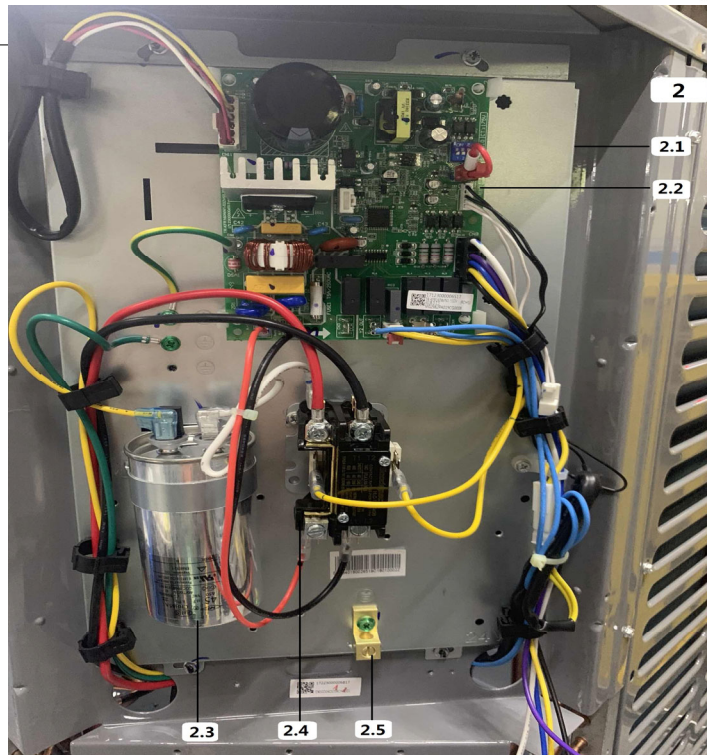

Exploded View

Model

BAR5-61-15

ComfortStar®

EX_ID	Spare Parts Code	Part Name(EN)	Qty.		
1	12223000A05994	Side panel assembly	1		
2	17223000006817	E-part box assembly	1		
2.1	12223000010791	Installation plate of electric parts subassembly	1		
2.2	17123000006517	Outdoor main control board assembly	1		
2.3	17400103000150	Capacitor	1		
2.4	11203502000032	AC contactor	1		
2.5	11201708000008	Wiring Terminal	1		
3	11301512000143	Nut	1		
4	12200104000032	Axial fan	1		
5	11301805000012	Motor Mounting bolt	4		
6	11002015009345	Brushless DC Motor	1		
7	12223000001094	Top cover assembly	1		
8	12227700003729	Top cover	1		
9	11301002000001	Stainless steel bolts	8		
10	11301604000001	Nut	4		
11	12123000000464	Motor installation board ass'y	1		
13	12223000002572	Side panel assembly	3		
13	12223000A02870	Side panel assembly	2		
13	12223000A02929	Side panel assembly	2		
14	15823000005963	Condenser part	1		
14.1	15823000004784	Condenser	1		
14.2	15823000004785	Condenser	1		
14.3	15123000008850	Condenser inlet pipe ass'y	1		
14.4	15123000008839	Condenser output pipe ass'y	1		
15	15423000004821	Stop valve ass'y	1		
15.1	15500206000017	Block valve	1		
16	15423000003178	Stop valve ass'y	1		
16.1	15500206000018	Block valve	1		
17	15423000005022	Air discharge pipe assembly	1		
17.1	17400516000032	Pressure switch	1		
18	11102010001298	Fixed Speed Scroll compressor	1		

19	12223000005894	Base assembly	1		
20	12223100000240	Clapboard assembly	1		
21	17401110000020	Green ground line	1		
22	17401203001230	Compressor wire joint ass'y	1		