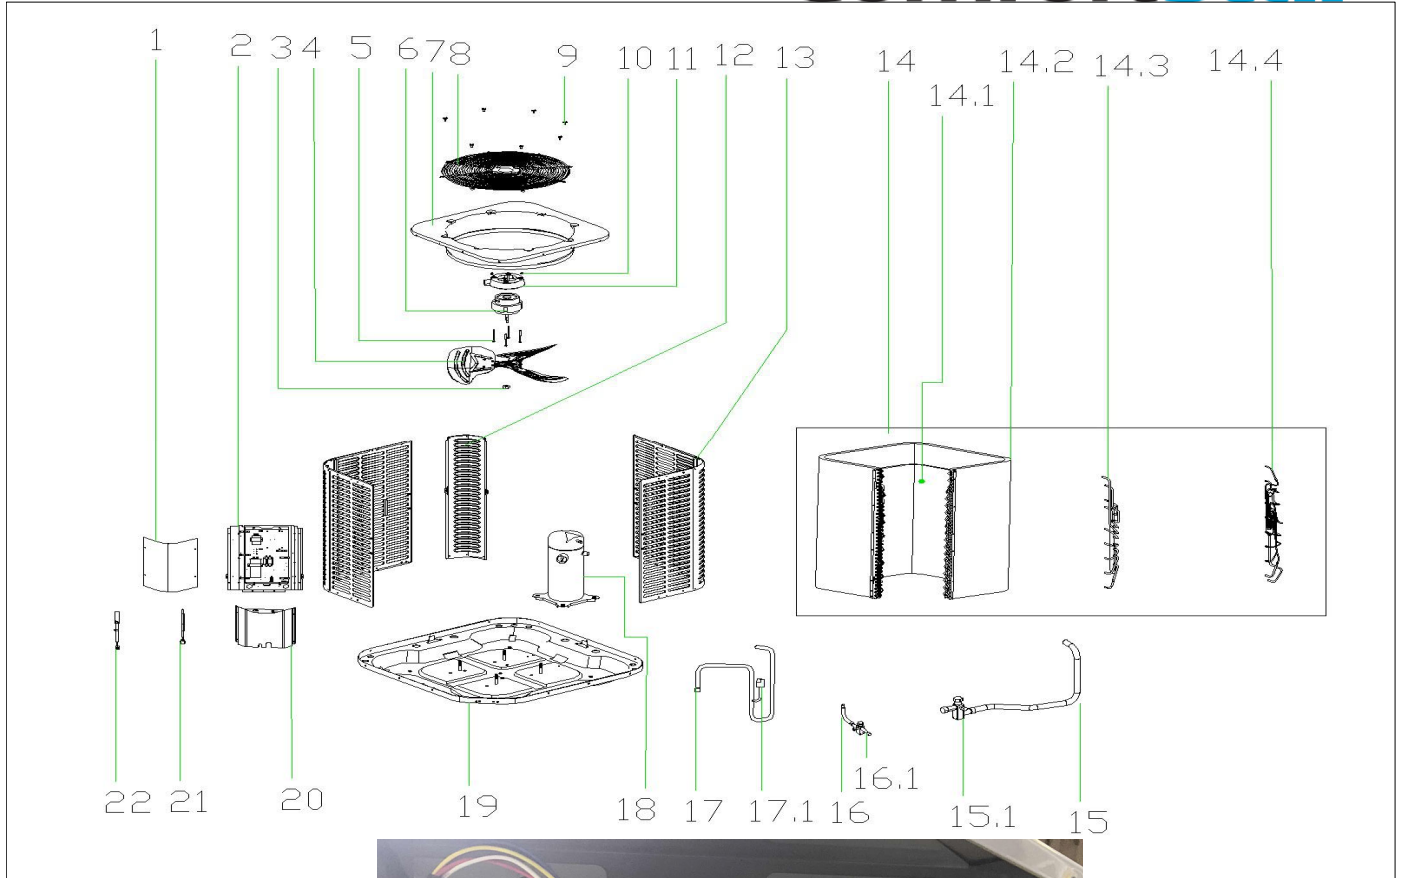

Exploded View

Model

BAR5-61-15

ComfortStar®

EX_ID	Spare Parts Code	Part Name(EN)	Qty.		
1	12223000A05994	Side panel assembly	1		
2	17223000006817	E-part box assembly	1		
2.1	12223000010791	Installation plate of electric parts subassembly	1		
2.2	17123000006517	Outdoor main control board assembly	1		
2.3	17400103000150	Capacitor	1		
2.4	11203502000032	AC contactor	1		
2.5	11201708000008	Wiring Terminal	1		
3	11301512000143	Nut	1		
4	12200104000032	Axial fan	1		
5	11301805000012	Motor Mounting bolt	4		
6	11002015009345	Brushless DC Motor	1		
7	12223000001094	Top cover assembly	1		
8	12227700003729	Top cover	1		
9	11301002000001	Stainless steel bolts	8		
10	11301604000001	Nut	4		
11	12123000000464	Motor installation board ass'y	1		
13	12223000002572	Side panel assembly	3		
13	12223000A02870	Side panel assembly	2		
13	12223000A02929	Side panel assembly	2		
14	15823000005963	Condenser part	1		
14.1	15823000004784	Condenser	1		
14.2	15823000004785	Condenser	1		
14.3	15123000008850	Condenser inlet pipe ass'y	1		
14.4	15123000008839	Condenser output pipe ass'y	1		
15	15423000004821	Stop valve ass'y	1		
15.1	15500206000017	Block valve	1		
16	15423000003178	Stop valve ass'y	1		
16.1	15500206000018	Block valve	1		
17	15423000005022	Air discharge pipe assembly	1		
17.1	17400516000032	Pressure switch	1		
18	11102010001298	Fixed Speed Scroll compressor	1		

19	12223000005894	Base assembly	1		
20	12223100000240	Clapboard assembly	1		
21	17401110000020	Green ground line	1		
22	17401203001230	Compressor wire joint ass'y	1		