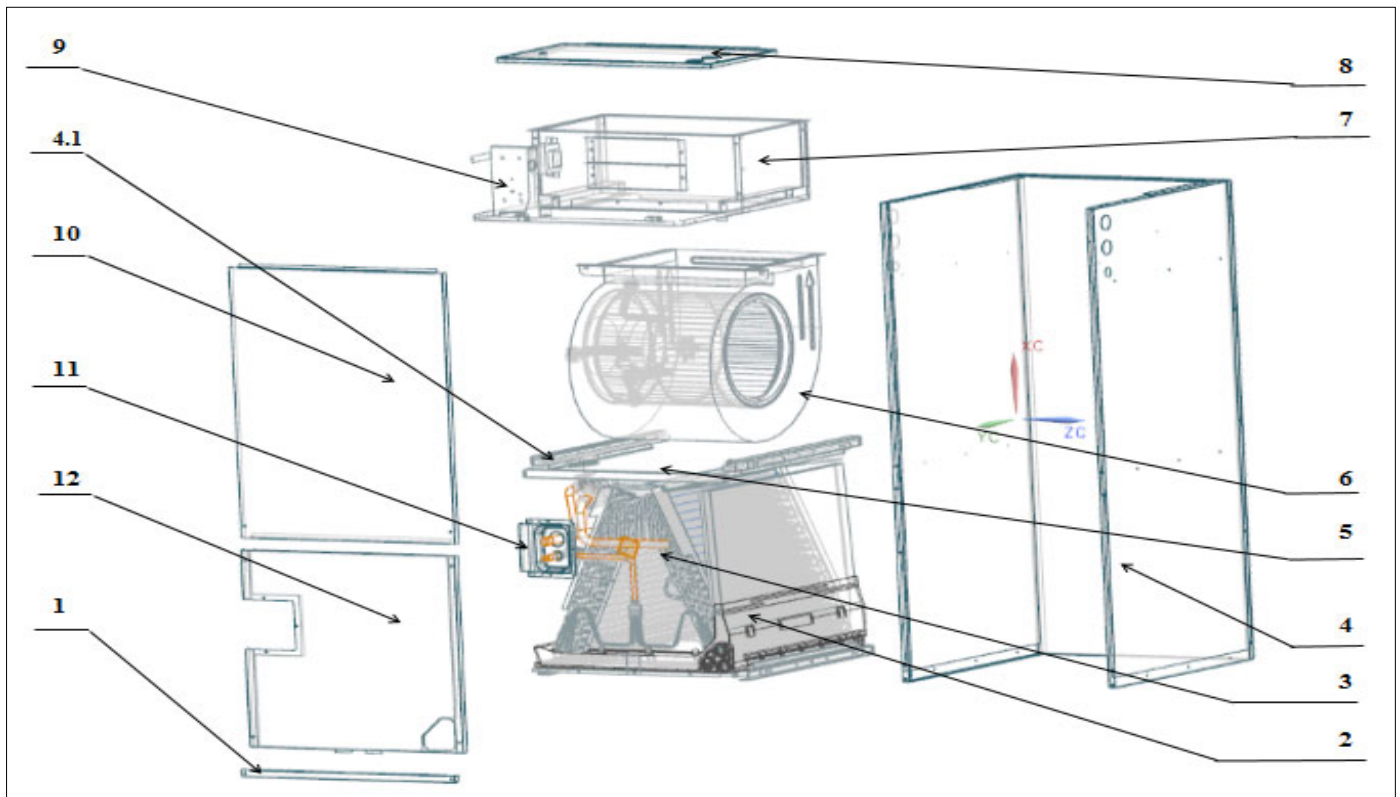

Exploded View

Model LUC4-18-15

ComfortStar®

EX_ID	Spare Parts Code	Part Name(EN)	Qty.		
1	801233590166	Filter Cover plate	1		
2.1	801134590002	Water pan# 1	1		
2.2	801234590101	Water pan# 2	1		
2.3	801234590091	Water pan fixed block	1		
2.4	801234590103	Water pan brace	2		
3	801535000023	Evaporator parts	1		
3.1	801634590017	Air header Assembly	1		
3.3	801536000040	Evaporator	2		
3.4	801234590094	Evaporator Baffle	1		

3.5	801234590180	Evaporator Baffle	1		
3.6	801234590095	Evaporator Water Baffle #1	2		
3.7	801234590096	Evaporator Water Baffle #2	1		
3.8	801234590097	Evaporator Water Baffle #3	1		
3.9	801234590098	Evaporator Fixing Plate #1	1		
3.10	801234590099	Evaporator Fixing Plate #2	1		
3.11	801234590113	Evaporator Junction Plate	1		
3.12	801635000063	Diverter assembly with piston valve	1		
4	801233590165	Water pan supporter assembly	4		
5	801234590090	Supporter	2		
6.1	801200200040	Right Volute Wind Wheel	1		
6.2	802401700427	Indoor Motor	1		
7	801235000004	Fan Motor Fixing plate assembly	1		
7.1	801239390092	Fan Motor Fixing plate	1		
7.2	801234590106	Wind Wheel Fixed Block	2		
7.3	801239390091	Fixed plate on air duct	1		
7.4	801239390036	Stator	2		
7.5	801239390025	air duct left stationary plate	1		
7.6	801239390026	air duct right stationary plate	1		
8	801233590140	Cover of electric control assy	1		
9	803335000006	Electronic Control Components	1		
9.1	801234590202	Electronic Control Mounting Plate	1		
9.2	801343000003	Main Board	1		
10	801233590169	Upper side plate assembly	1		
11	801234590081	Pipe Cover plate assembly	1		
12	801233590138	Lower side plate assembly	1		
13	802311300001	Transformer	1		
14	802300400135	Temperature sensor	1		