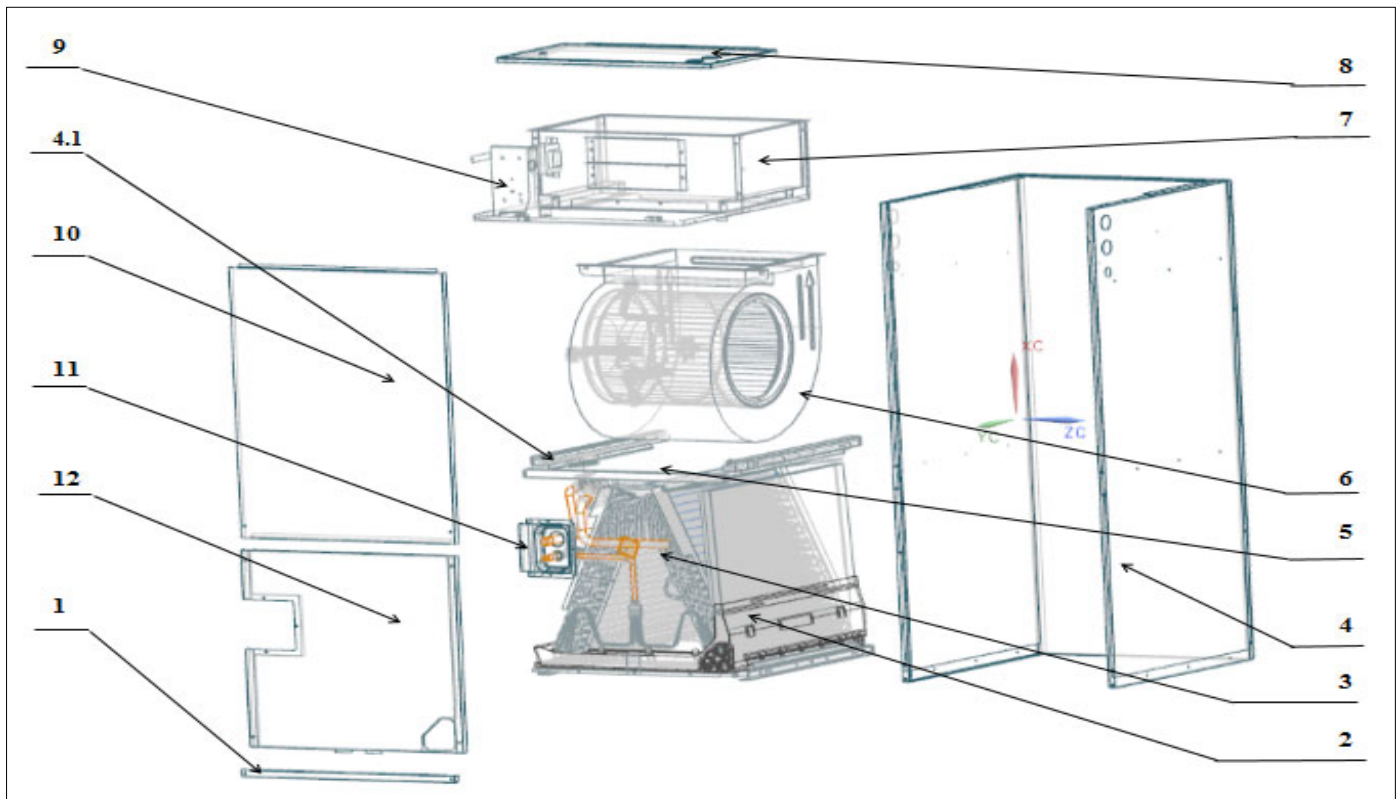

# Exploded View

Model LUC4-24-15

**ComfortStar®**

EX_ID	Spare Parts Code	Part Name(EN)	Qty.		
1	801233590166	Filter Cover plate	1		
2.1	801134590002	Water pan# 1	1		
2.2	801234590101	Water pan# 2	1		
2.3	801234590091	Water pan fixed block	1		
2.4	801234190193	Water pan brace	2		
3	801532990016	Evaporator parts	1		
3.1	801633590033	Air header Assembly	1		
3.3	801535000026	Evaporator	2		
3.4	801239390040	Evaporator Baffle	1		

3.5	801234590095	Evaporator Water Baffle #1	2		
3.6	801234590096	Evaporator Water Baffle #2	1		
3.7	801234590097	Evaporator Water Baffle #3	1		
3.8	801233590141	Evaporator Fixing Plate #1	1		
3.9	801233590144	Evaporator Fixing Plate #2	1		
3.10	801233590143	Evaporator Junction Plate	1		
3.11	801632990014	Diverter assembly with piston valve	1		
3.12	801233590165	Water pan supporter assembly	4		
5	801234590090	Supporter	2		
6.1	801200200040	Right Volute Wind Wheel	1		
6.2	802401700427	Indoor Motor	1		
7	801235000004	Fan Motor Fixing plate assembly	1		
7.1	801239390092	Fan Motor Fixing plate	1		
7.2	801234590106	Wind Wheel Fixed Block	2		
7.3	801239390091	Fixed plate on air duct	1		
7.4	801239390036	Stator	2		
7.5	801239390025	air duct left stationary plate	1		
7.6	801239390026	air duct right stationary plate	1		
8	801233590140	Cover of electric control assy	1		
9	803335000006	Electronic Control Components	1		
9.1	801234590202	Electronic Control Mounting Plate	1		
9.2	801343000003	Main Board	1		
10	801233590169	Upper side plate assembly	1		
11	801234590081	Pipe Cover plate assembly	1		
12	801233590138	Lower side plate assembly	1		
13	802311300001	Transformer	1		
14	802300400135	Temperature sensor	1		