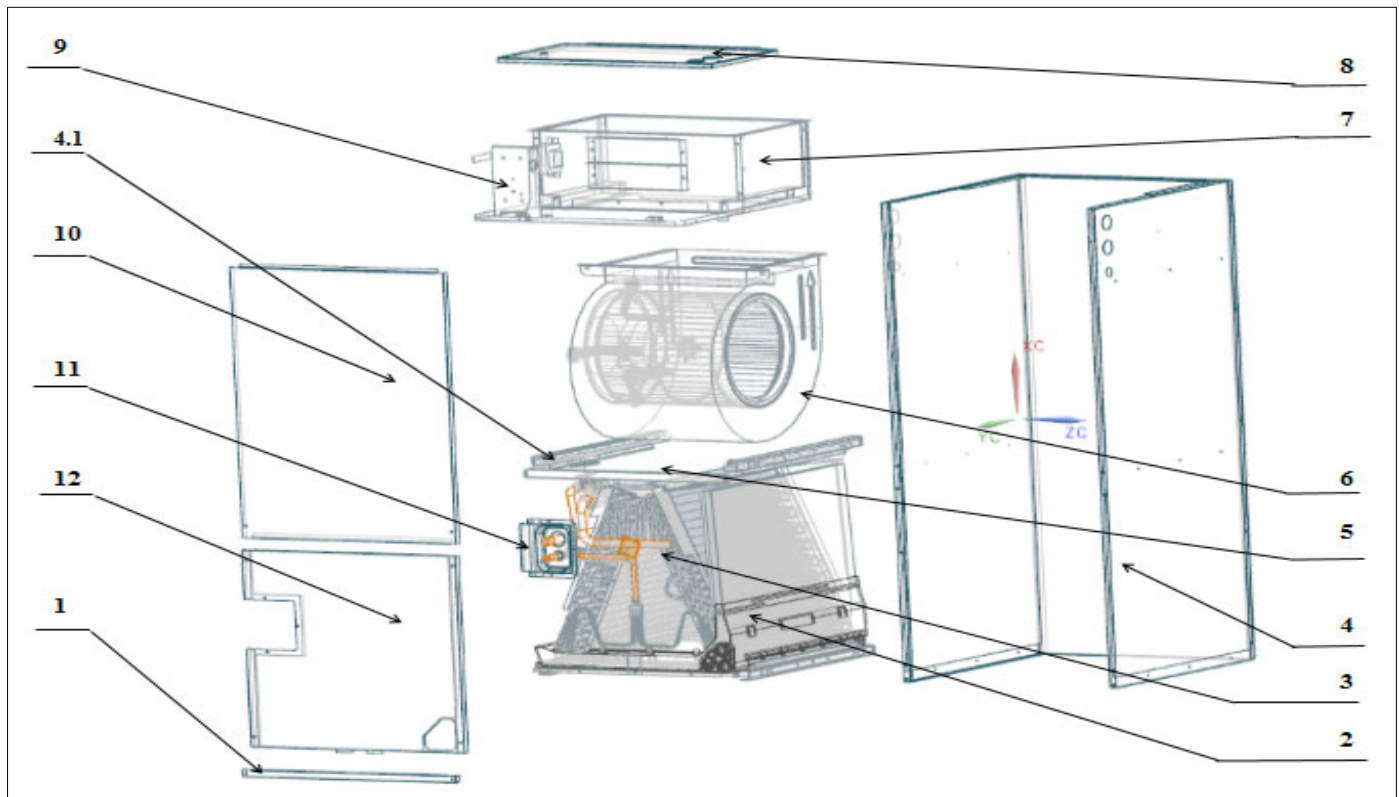

# Exploded View

Model LUC4-42-15

**ComfortStar®**

EX_ID	Spare Parts Code	Part Name(EN)	Qty.		
1	801233590166	Filter Cover plate	1		
2.1	801134590002	Water pan# 1	1		
2.2	801234590101	Water pan# 2	1		
2.3	801234590091	Water pan fixed block	1		
2.4	801234190193	Water pan brace	2		
3	801535000024	Evaporator parts	1		
3.1	801633590033	Air header Assembly	1		
3.3	801535000026	Evaporator	2		
3.4	801239390040	Evaporator Baffle	1		

3.5	801234590095	Evaporator Water Baffle #1	2		
3.6	801234590096	Evaporator Water Baffle #2	1		
3.7	801234590097	Evaporator Water Baffle #3	1		
3.8	801233590141	Evaporator Fixing Plate #1	1		
3.9	801233590144	Evaporator Fixing Plate #2	1		
3.10	801233590143	Evaporator Junction Plate	1		
3.11	801635000064	Diverter assembly with piston valve	1		
3.12	801233590165	Water pan supporter assembly	4		
5	801234590090	Supporter	2		
6.1	801200200040	Right Volute Wind Wheel	1		
6.2	802401700428	Indoor Motor	1		
7	801235000004	Fan Motor Fixing plate assembly	1		
7.1	801239390092	Fan Motor Fixing plate	1		
7.2	801234590106	Wind Wheel Fixed Block	2		
7.3	801239390091	Fixed plate on air duct	1		
7.4	801239390036	Stator	2		
7.5	801239390025	air duct left stationary plate	1		
7.6	801239390026	air duct right stationary plate	1		
8	801233590140	Cover of electric control assy	1		
9	803335000006	Electronic Control Components	1		
9.1	801234590202	Electronic Control Mounting Plate	1		
9.2	801343000003	Main Board	1		
10	801233590169	Upper side plate assembly	1		
11	801234590081	Pipe Cover plate assembly	1		
12	801233590138	Lower side plate assembly	1		
13	802311300001	Transformer	1		
14	802300400135	Temperature sensor	1		