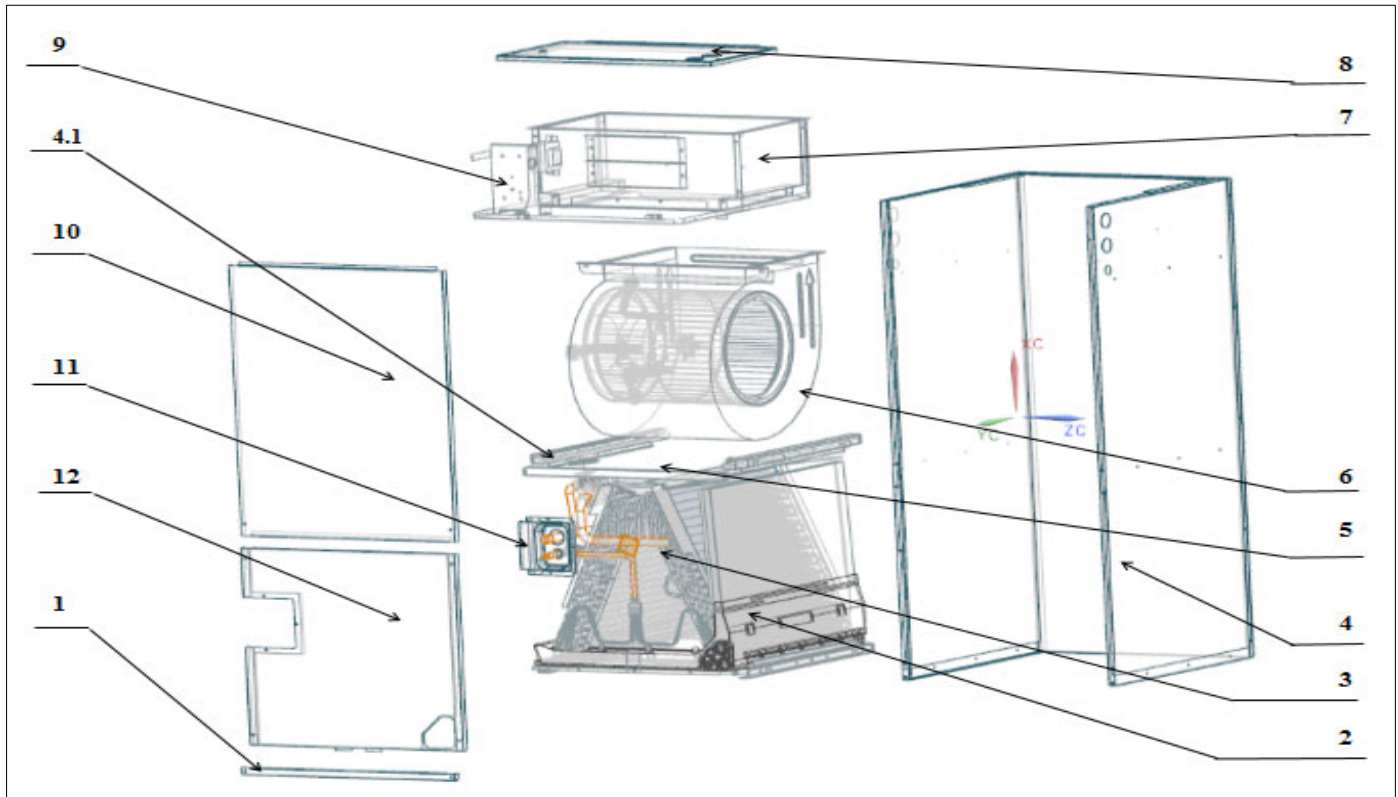

# Exploded View

Model LUC4-48-15

**ComfortStar®**

EX_ID	Spare Parts Code	Part Name(EN)	Qty.		
1	801239390088	Filter Cover plate	1		
2.1	801139390001	Water pan# 1	1		
2.2	801239390029	Water pan# 2	1		
2.3	801234590091	Water pan fixed block	1		
2.4	801234190193	Water pan brace	2		
3	801535000025	Evaporator parts	1		
3.1	801634590023	Air header Assembly	1		
3.3	801535000028	Evaporator	2		
3.4	801239390052	Evaporator Baffle	1		

3.5	801234590095	Evaporator Water Baffle #1	2		
3.6	801234590096	Evaporator Water Baffle #2	1		
3.7	801234590097	Evaporator Water Baffle #3	1		
3.8	801239390053	Evaporator Fixing Plate #1	1		
3.9	801239390056	Evaporator Fixing Plate #2	1		
3.10	801239390054	Evaporator Junction Plate	1		
3.11	801635000065	Diverter assembly with piston valve	1		
3.12	801239390083	Water pan supporter assembly	4		
5	801239390051	Supporter	2		
6.1	801200200040	Right Volute Wind Wheel	1		
6.2	802401700428	Indoor Motor	1		
7	801239390057	Fan Motor Fixing plate assembly	1		
7.1	801235000066	Fan Motor Fixing plate	1		
7.2	801234590106	Wind Wheel Fixed Block	2		
7.3	801239390036	Stator	2		
7.4	801239390023	air duct left stationary plate	1		
7.5	801239390024	air duct right stationary plate	1		
8	801239390060	Cover of electric control assy	1		
9	803335000006	ELectronic Control Components	1		
9.1	801234590202	ELectronic Control Mounting Plate	1		
9.2	801343000003	Main Board	1		
10	801239390046	Upper side plate assembly	1		
11	801234590081	Pipe Cover plate assembly	1		
12	801239390048	Lower side plate assembly	1		
13	802311300001	Transformer	1		
14	802300400135	Temperature sensor	1		