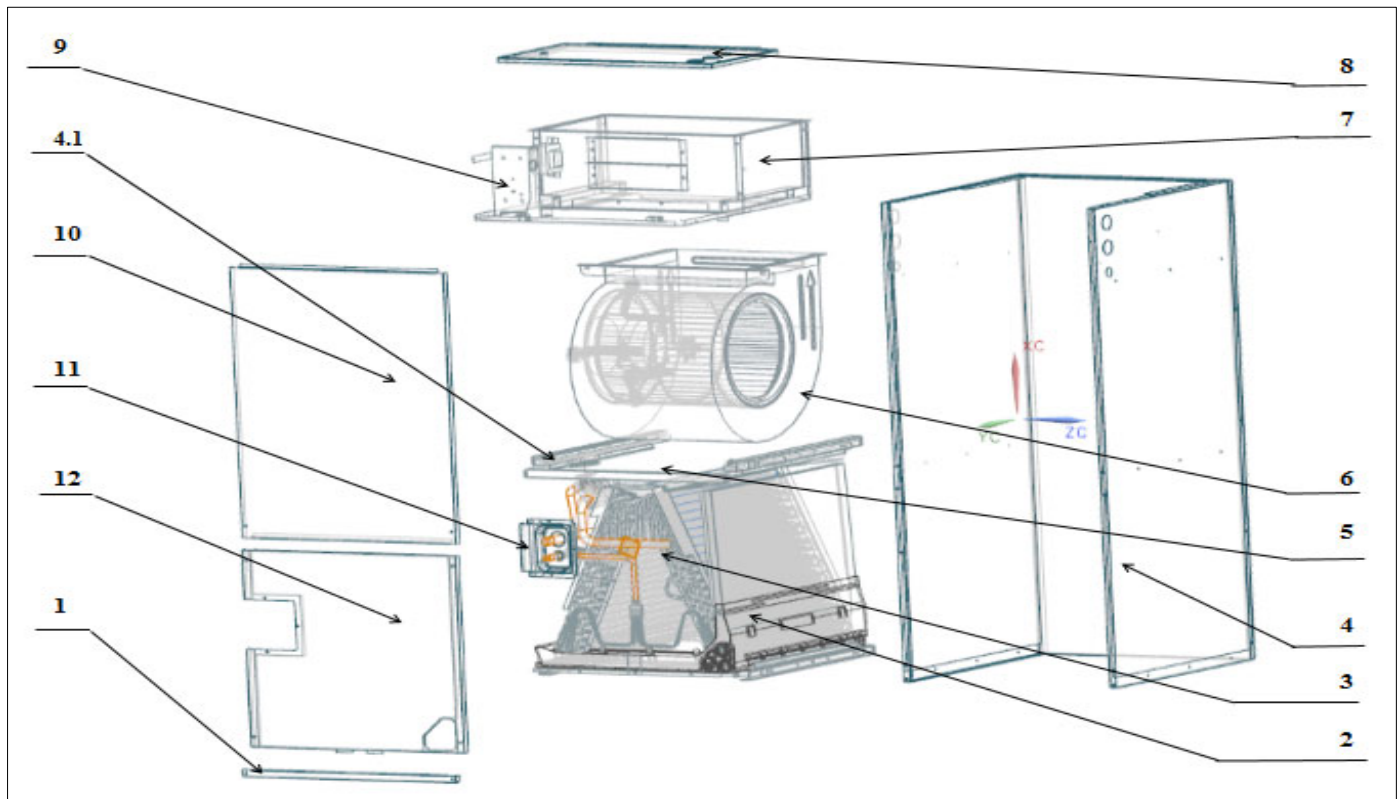

Exploded View

Model LUC4-60-15

ComfortStar®

EX_ID	Spare Parts Code	Part Name(EN)	Qty.		
1	801239390088	Filter Cover plate	1		
2.1	801139390001	Water pan# 1	1		
2.2	801239390029	Water pan# 2	1		
2.3	801234590091	Water pan fixed block	1		
2.4	801234190193	Water pan brace	2		
3	801534590041	Evaporator parts	1		
3.1	801634590023	Air header Assembly	1		
3.3	801535000028	Evaporator	2		
3.4	801239390052	Evaporator Baffle	1		

3.5	801234590095	Evaporator Water Baffle #1	2		
3.6	801234590096	Evaporator Water Baffle #2	1		
3.7	801234590097	Evaporator Water Baffle #3	1		
3.8	801239390053	Evaporator Fixing Plate #1	1		
3.9	801239390056	Evaporator Fixing Plate #2	1		
3.10	801239390054	Evaporator Junction Plate	1		
3.11	801634590034	Diverter assembly with piston valve	1		
3.12	801239390083	Water pan supporter assembly	4		
5	801239390051	Supporter	2		
6.1	801200200040	Right Volute Wind Wheel	1		
6.2	802401700428	Indoor Motor	1		
7	801239390057	Fan Motor Fixing plate assembly	1		
7.1	801235000066	Fan Motor Fixing plate	1		
7.2	801234590106	Wind Wheel Fixed Block	2		
7.3	801239390036	Stator	2		
7.4	801239390023	air duct left stationary plate	1		
7.5	801239390024	air duct right stationary plate	1		
8	801239390060	Cover of electric control assy	1		
9	803335000006	ELectronic Control Components	1		
9.1	801234590202	ELectronic Control Mounting Plate	1		
9.2	801343000003	Main Board	1		
10	801239390046	Upper side plate assembly	1		
11	801234590081	Pipe Cover plate assembly	1		
12	801239390048	Lower side plate assembly	1		
13	802311300001	Transformer	1		
14	802300400135	Temperature sensor	1		