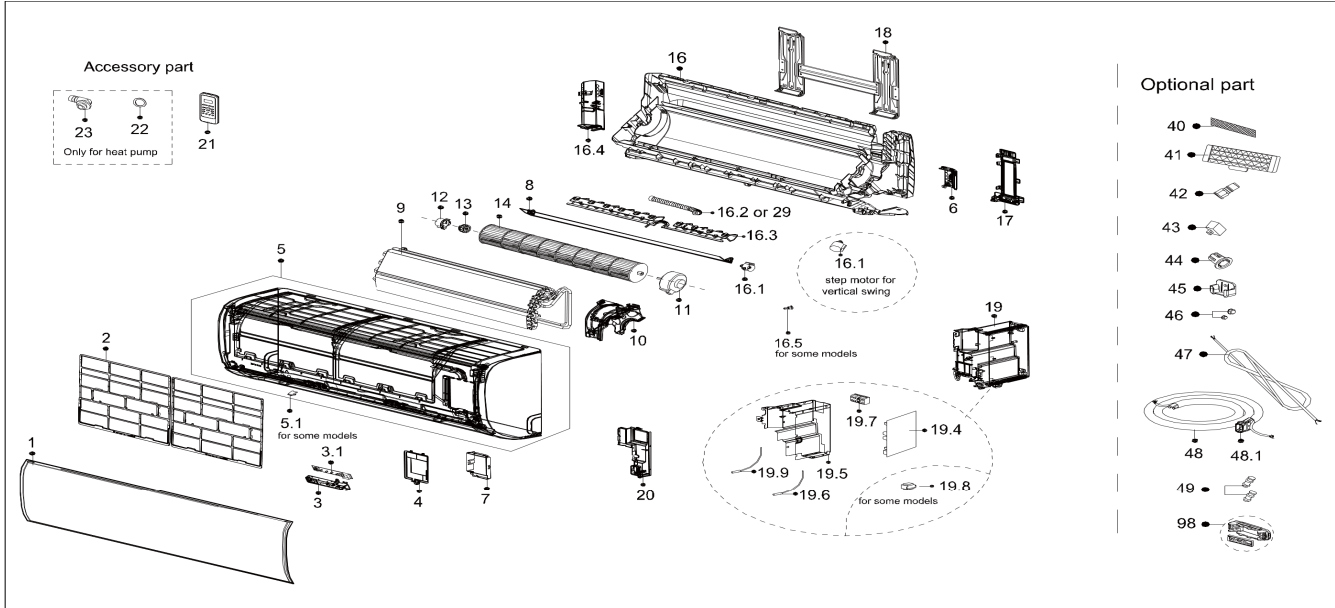

Exploded View

Model

CSA12CA(I)-R

ComfortStar®

EX_ID	Spare Parts Code	Part Name(EN)	Qty.
1	12122000A42259	Panel assembly	1
2	12122000015224	Air filter	2
3	17222000A18768	Display box subassembly	1
3.1	17122000053593	Display board subassembly	1
4	12122000013131	Cover of electrical equipment	1
5	12122000013170	Panel frame assembly	1
5.1	12122000013139	Screw Cap	2
6	12122000013140	Front cover of chassis(right)	1
7	12122000013141	Cover of electrical equipment subassembly	1
8	12122000013168	Horizontal louver assembly	1
9	15822000008680	Evaporator assembly	1
10	12122000013129	Fan motor cover	1
11	11002012005527	Single Phase Asynchronous Motor	1
12	12122000000350	Bearing holder	1

13	12622000000131	Bearing components	1
14	12100102000044	Cross flow fan	1
16	12122000013163	Chassis assembly	1
16.1	11002010000143	Stepper Motor	1
16.2	12100501000032	Drain hose	1
16.3	12122000013167	Horizontal louver	1
16.4	12122000013123	Front cover of chassis(left)	1
16.5	12122000000344	Insulated axis	1
17	12122000013136	pipe clamp board	1
18	12222000005844	Installation plate	1
19	17222000030534	Electronic control box subassembly (Mid-and low-end)	1
19.4	17122000047501	Main control board subassembly	1
19.5	12122000013001	Electronic control box subassembly	1
19.6	11201007003447	Pipe Temperature Sensor	1
19.7	17400401000006	Terminal	1
19.8	11203103001073	Linear Transformer	1
19.9	11201007003424	Room Temperature Sensor	1
20	12122000013132	Electrical Control Box Cover Subassembly	1
21	17317000A64775	Remote controller	1
40	12100204000685	Air freshening filter	1
47	17401203A00256	Indoor and Outdoor Junction Cable	1