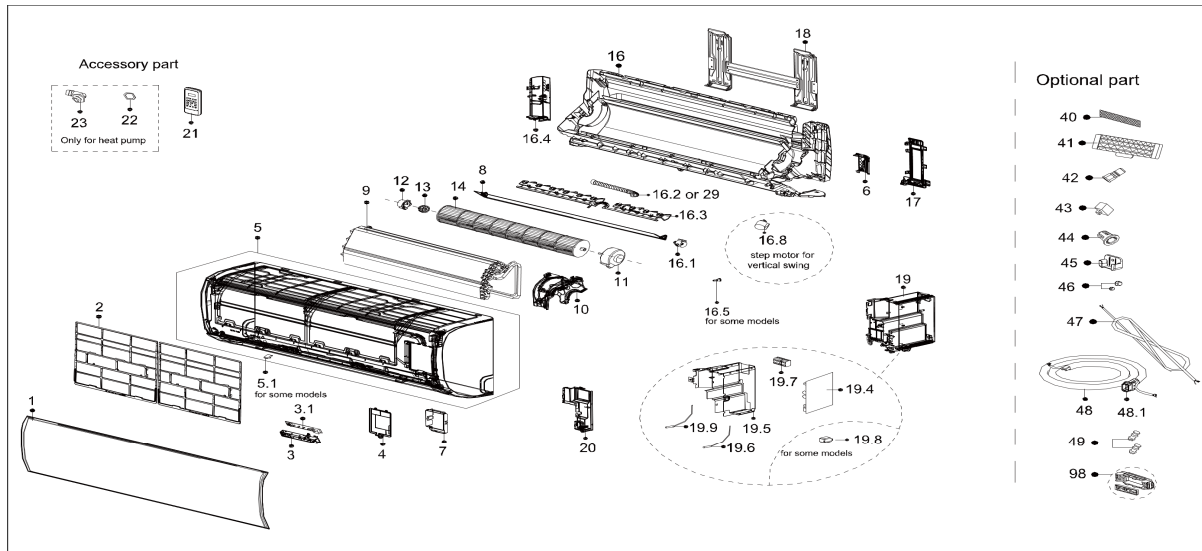

Exploded View

Model

CSA12CD(I)-R

ComfortStar®

EX_ID	Spare Parts Code	Part Name(EN)	Qty.
1	12122000A42259	Panel assembly	1
2	12122000015224	Air filter	2
3	17222000A18768	Display box subassembly	1
3.1	17122000053593	Display board subassembly	1
4	12122000013131	Cover of electrical equipment	1
5	12122000013170	Panel frame assembly	1
5.1	12122000013139	Screw Cap	2
6	12122000013140	Front cover of chassis(right)	1
7	12122000013141	Cover of electrical equipment subassembly	1
8	12122000013168	Horizontal louver assembly	1
9	15822000008180	Evaporator assembly	1
10	12122000013129	Fan motor cover	1
11	11002012001871	Single Phase Asynchronous Motor	1
12	12122000000350	Bearing holder	1
13	12622000000131	Bearing components	1
14	12100102000044	Cross flow fan	1
16	12122000013163	Chassis assembly	1
16.1	11002010000143	Stepper Motor	1
16.2	12100501000032	Drain hose	1

16.3	12122000013167	Horizontal louver	1
16.4	12122000013123	Front cover of chassis(left)	1
16.5	12122000000344	Insulated axis	1
17	12122000013136	pipe clamp board	1
18	12222000005844	Installation plate	1
19	17222000037411	Electronic control box subassembly (Mid-and low-end)	1
19.4	17122000055439	Main control board subassembly	1
19.5	12122000013001	Electronic control box subassembly	1
19.6	11201007003447	Pipe Temperature Sensor	1
19.7	17400401000285	Wire joint	1
19.8	11203103000014	Linear Transformer	1
19.9	11201007003424	Room Temperature Sensor	1
20	12122000013132	Electrical Control Box Cover Subassembly	1
21	17317000A64775	Remote controller	1
40	12100204000685	Air freshening filter	1
47	17401203A00256	Indoor and Outdoor Junction Cable	1