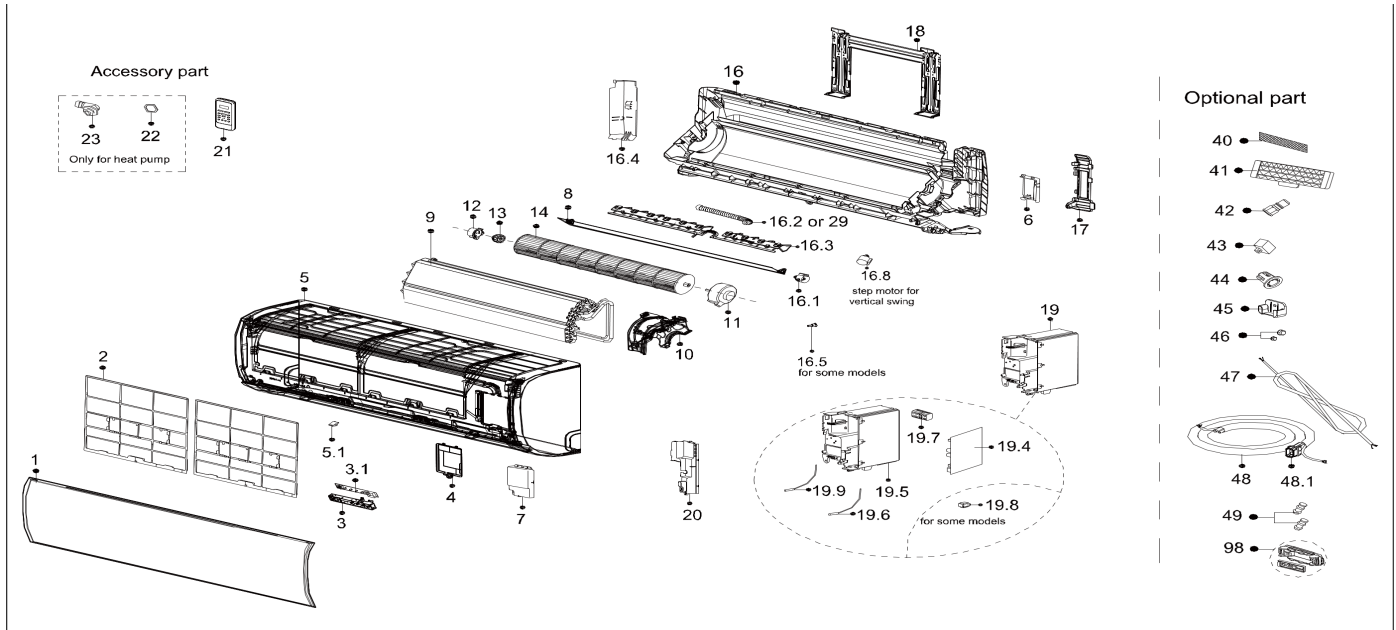

# Exploded View

**Model**

CSA18CD(I)-R

# ComfortStar®

EX_ID	Spare Parts Code	Part Name(EN)	Qty.
1	12122000A48303	Panel assembly	1
2	12100204001559	Air filter	2
3	17222000A18768	Display box subassembly	1
3.1	17122000053593	Display board subassembly	1
4	12122000013131	Cover of electrical equipment	1
5	12122000013179	Panel frame assembly	1
5.1	12122000013139	Screw Cap	2
6	12122000013175	Front cover of chassis(right)	1
7	12122000013141	Cover of electrical equipment subassembly	1
8	12122000013187	Horizontal louver	1
9	15822000008178	Evaporator assembly	1
10	12122000013176	Fan motor cover	1