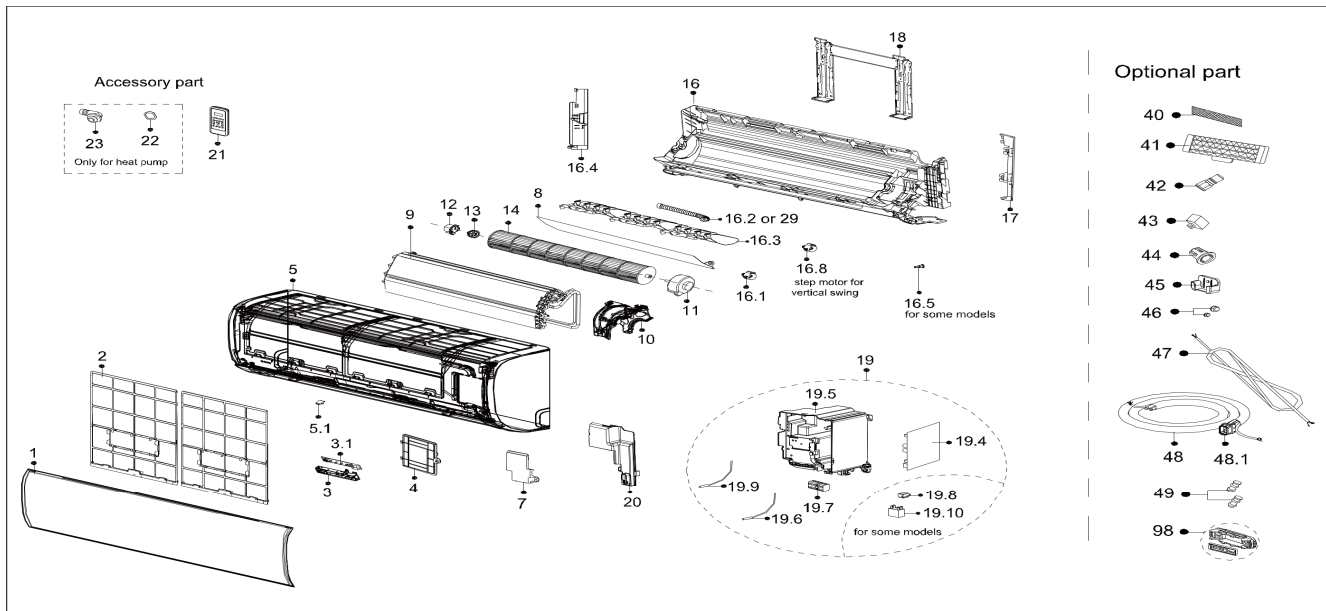

# Exploded View

**Model**

CSA24CD(I)-R

# ComfortStar®

EX_ID	Spare Parts Code	Part Name(EN)	Qty.
1	12122000A48304	Panel assembly	1
2	12122000015222	Air filter	2
3	17222000A18768	Display box subassembly	1
3.1	17122000053593	Display board subassembly	1
4	12122000013357	Cover of electrical equipment	1
5	12122000013353	Panel frame assembly	1
5.1	12122000013355	Screw Cap	2
7	12122000013350	Cover of electrical equipment subassembly	1
8	12122000013348	Horizontal louver	1
9	15822000008281	Evaporator assembly	1
10	12122000013349	Fan motor cover	1