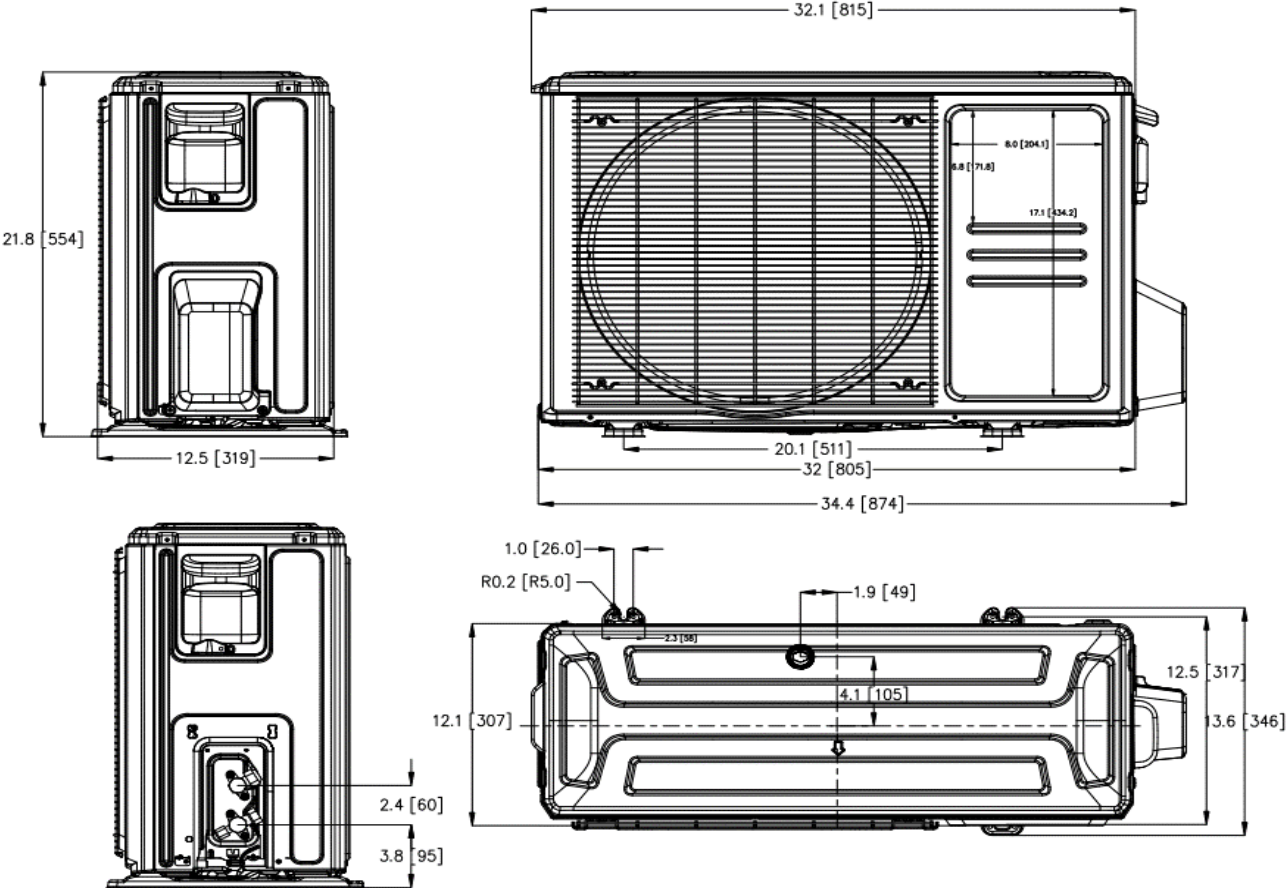

Submittal

Split System Cooling

CPH36CD(O)

Location: _____
Engineer: _____
Submitted to: _____
Submitted by: _____
Reference: _____

Approval: _____
Date: _____
Construction: _____
Unit # : _____
Drawing # : _____

Note: "Graphics in this document are for representation only. Actual model may differ in appearance."

Unit dimension

Specification

Outdoor unit model			CPH36CD(O)
Power supply	Rated	V, Ph, Hz	208/230, 1, 60
	Voltage range	V	187-253
MINIMUM CIRCUIT AMPACITY		A	41
MAX.FUSE		A	50
Compressor	Model		EAPQ420D1UMUA
	Type		ROTARY
	Brand		GMCC
	Capacity	Btu/h	44015
	Input power	W	3565
	Refrigerant oil	ml	1460±15ml ESTER OIL VG74
Outdoor fan motor	Model		ZKFN-85-8-22-5
	Qty.		2
	Input power	W	126.0
	Output power	W	85
	Speed	r/min	850/750/650
Outdoor air flow (Max.)		m3/h	7650
Outdoor air flow (Max.)		CFM	4500.00
Outdoor noise level (Sound pressure)		dB(A)	64
Throttle type			EEV for Heating
Outdoor unit	Dimension(W×D×H)	mm	952x415x1333
		inch	37.48x16.34x52.48
	Packing (W×D×H)	mm	1095x495x1480
		inch	43.11x19.49x58.27
	Net/Gross weight	kg	103/116
		lbs.	227.07/255.73
Refrigerant	Type/Charged	g	R410A/4700
		oz	R410A/165.79
Additional charge		g/m	65
		oz/ft	0.69
Design pressure		PSIG	550/340
Refrigerant piping	Liquid side/Gas side	mm	9.52/19
		inch	3/8" / 3/4"
	Max. pipe length	m	65
		ft	213
	Max. difference in level	m	30
		ft	98
Ambient temperature	Cooling	°C	-30~50
		°F	-22~122
	Heating	°C	-30~24
		°F	-22~75