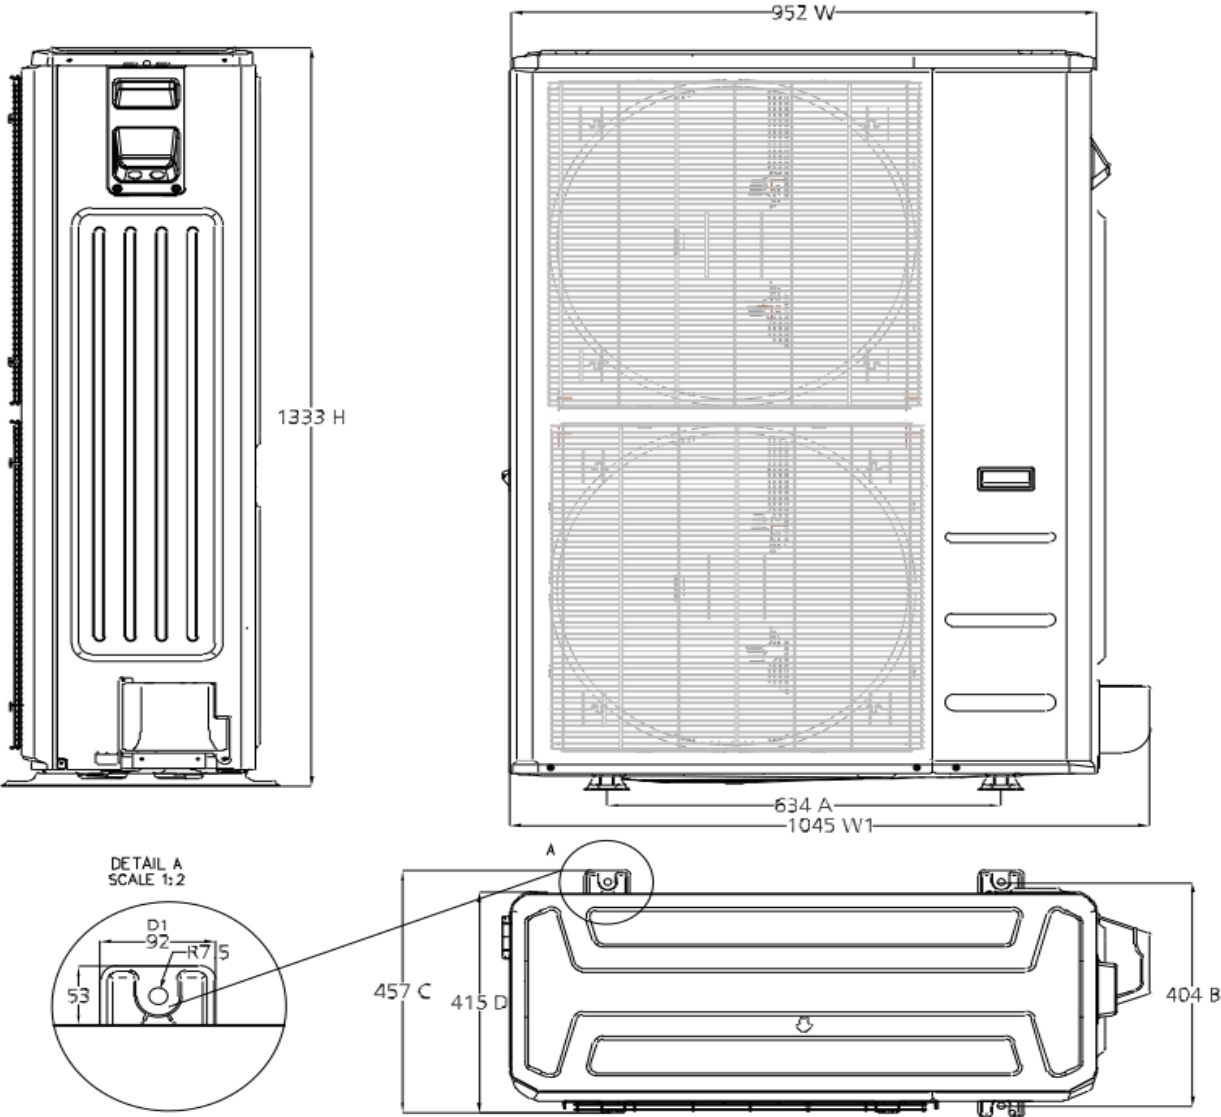

Submittal

Split System Cooling

CPH48CD(O)

Location: _____
Engineer: _____
Submitted to: _____
Submitted by: _____
Reference: _____

Approval: _____
Date: _____
Construction: _____
Unit # : _____
Drawing # : _____

Note: "Graphics in this document are for representation only. Actual model may differ in appearance."

Unit dimension

Specification

Outdoor unit model			CPH48CD(O)
Power supply	Rated	V, Ph, Hz	208/230, 1, 60
	Voltage range	V	187-253
MINIMUM CIRCUIT AMPACITY		A	42
MAX.FUSE		A	50
Compressor	Model		EAPQ420D1UMUA
	Type		ROTARY
	Brand		GMCC
	Capacity	Btu/h	44015
	Input power	W	3565
	Refrigerant oil	ml	1460±15ml ESTER OIL VG74
Outdoor fan motor	Model		ZKFN-85-8-22-5
	Qty.		2
	Input power	W	126.0
	Output power	W	85
	Speed	r/min	850/750/650
Outdoor air flow (Max.)		m3/h	7500
Outdoor air flow (Max.)		CFM	4411.76
Outdoor noise level (Sound pressure)		dB(A)	64
Throttle type			EEV for Heating
Outdoor unit	Dimension(W×D×H)	mm	952x415x1333
		inch	37.48x16.34x52.48
	Packing (W×D×H)	mm	1095x495x1480
		inch	43.11x19.49x58.27
	Net/Gross weight	kg	99.9/112.9
		lbs.	220.24/248.90
Refrigerant	Type/Charged	g	R410A/4800
		oz	R410A/169.31
Additional charge		g/m	65
		oz/ft	0.69
Design pressure		PSIG	550/340
Refrigerant piping	Liquid side/Gas side	mm	9.52/19
		inch	3/8" / 3/4"
	Max. pipe length	m	65
		ft	213
	Max. difference in level	m	30
		ft	98
Ambient temperature	Cooling	°C	-30~50
		°F	-22~122
	Heating	°C	-30~24
		°F	-22~75