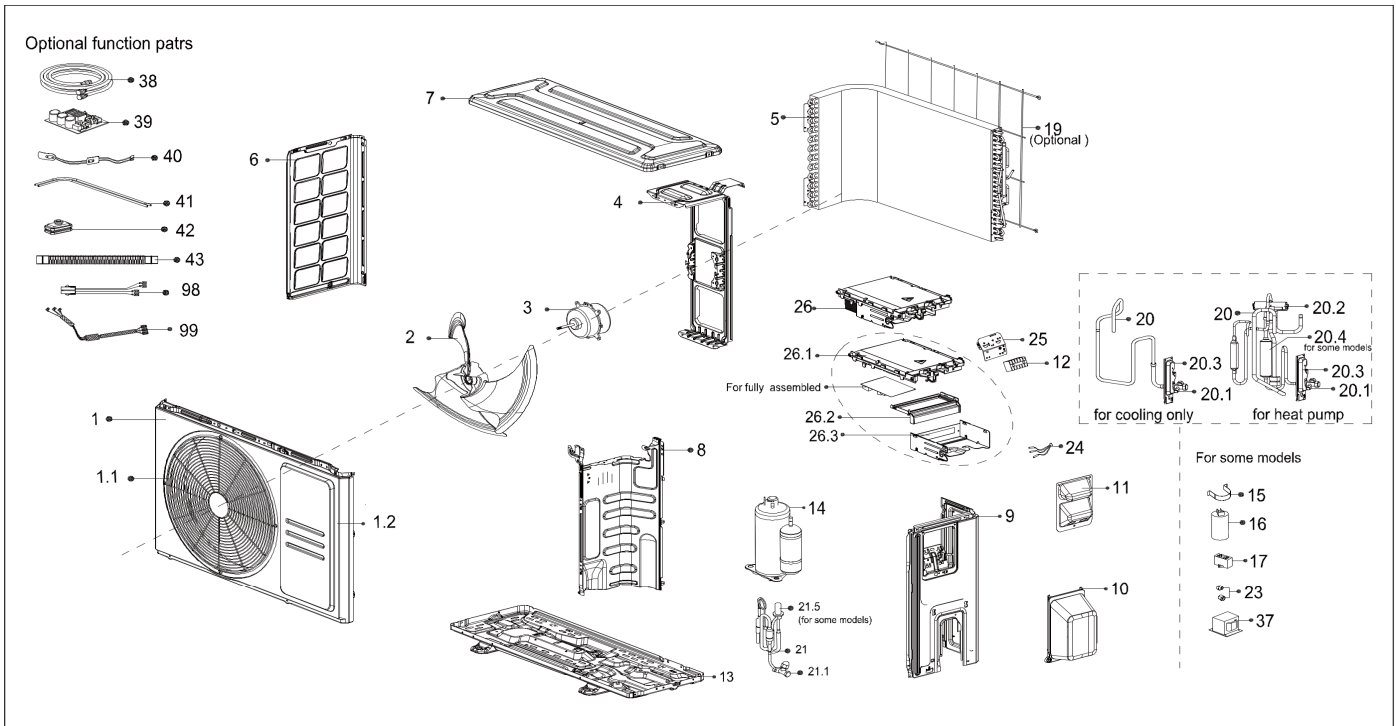

# Exploded View

Model

CIP18CD(O)

ComfortStar®

EX_ID	Spare Parts Code	Part Name(EN)	Qty.	Price	Remarks
1	12222000013435	Front panel assembly	1		
1.1	12222000013436	Air outlet grille	1		
1.2	12222000013745	Front panel	1		
2	12100105000961	Axial flow fan	1		
3	11002015012128	Brushless DC Motor	1		
4	12222000013233	Supporter of fan motor	1		
5	15822000A17820	Condenser assembly	1		
6	12222000013238	Left supporter	1		
7	12222000013240	Top cover assembly	1		
8	12222000013232	Partition board	1		

9	12222000013225	Right clapboard assembly	1		
10	12122000007150	Water collector	1		
11	12222000010966	Big handle assembly	1		
12	17400401000068	Terminal	1		
13	12222000013228	Chassis assembly	1		
14	11103020006459	DC Inverter Rotary Compressor	1		
19	12222000015606	Rear net	1		
20	15422000017915	Gas valve assembly	1		
20.1	15500204000058	Gas valve	1		
20.3	12222200005738	Valve plate	1		
21	15422000019392	Liquid valve Assembly	1		
21.1	15500208000028	Liquid valve	1		
24	11201011000067	Combination sensor	1		
25	12222000002259	Terminal board	1		
26	17222000034258	Electronic control box subassembly	1		
26.1	12122000024223	Support of electronic control box	1		
26.2	12122000024222	Fixing board	1		
26.3	12222000012106	Electronic installing box subassembly	1		
38	15111600A00020	Connecting pipe assembly	1		
99	17401203012697	Compressor wire subassembly	1		