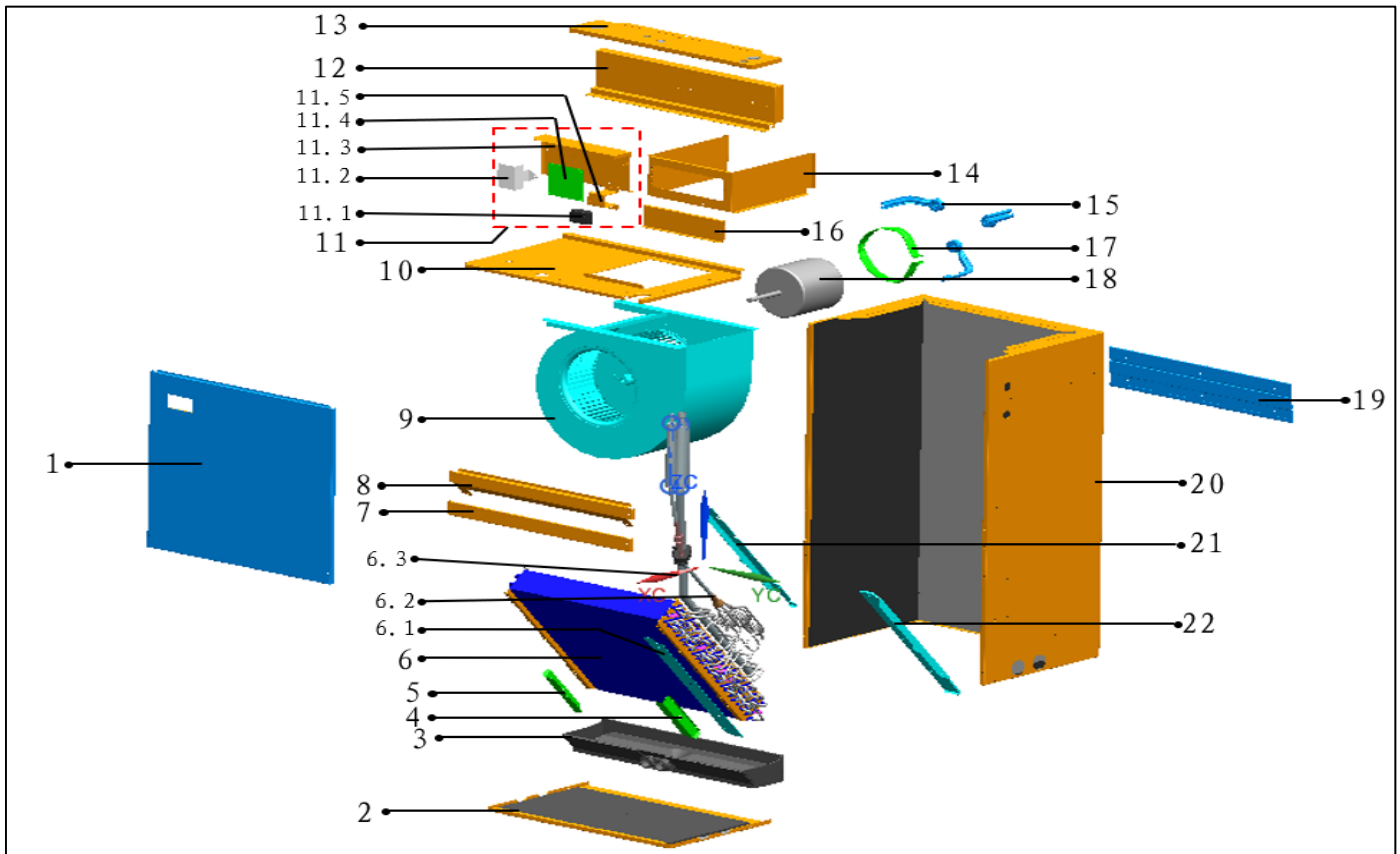

Exploded View

Model

CWM4-18-15

ComfortStar®

EX_ID	Spare Parts Code	Part Name(EN)	Qty.	Price	Remarks
1	801235000016	Front panel assembly	1		
2	801235000007	Base plate assembly	1		
3	801135000001	Water pan components	1		
4	801235000031	Filter cover plate	1		
5	801235000067	Filter cover plate	1		
6	801535000006	Evaporator components	1		
6.1	801235000032	Evaporator connection plate	1		
6.2	801635000035	Evaporator input pipe assembly	1		

6.3	801635000036	Evaporator output pipe assembly	1		
7	801235000020	Evaporator connection plate assembly	1		
8	801235000014	Evaporator support plate assembly	1		
9	802907400002	Fan motor assembly (left type)	1		
10	801235000008	Wind Wheel Fixed Block assembly	1		
11	803335000007	E-parts board for indoor unit	1		
11.1	802404700012	Wiring Block	1		
11.2	802311300001	transformers	1		
11.3	801235000027	Electrical control mounting plate	1		
11.4	801343000003	Indoor main control board assembly	1		
11.5	801235000028	Electrical control mounting plate	1		
12	801235000026	Wind Wheel Fixed Block	1		
13	801235000018	Electrical control box cover plate assembly	1		
14	801235000025	Air duct front side panel	1		
15	801235000022	Motor mounting bracket assembly	3		
16	801239390036	Stator	1		
17	801239390022	Motor fixing ring	1		
18	802401700423	Indoor Motor	1		
19	801235000035	Indoor unit mounting plate	2		
20	801235000011	Rear panel assembly	1		
21	801235000030	Evaporator rear fixing plate	1		
22	801235000029	Evaporator front fixing plate	1		