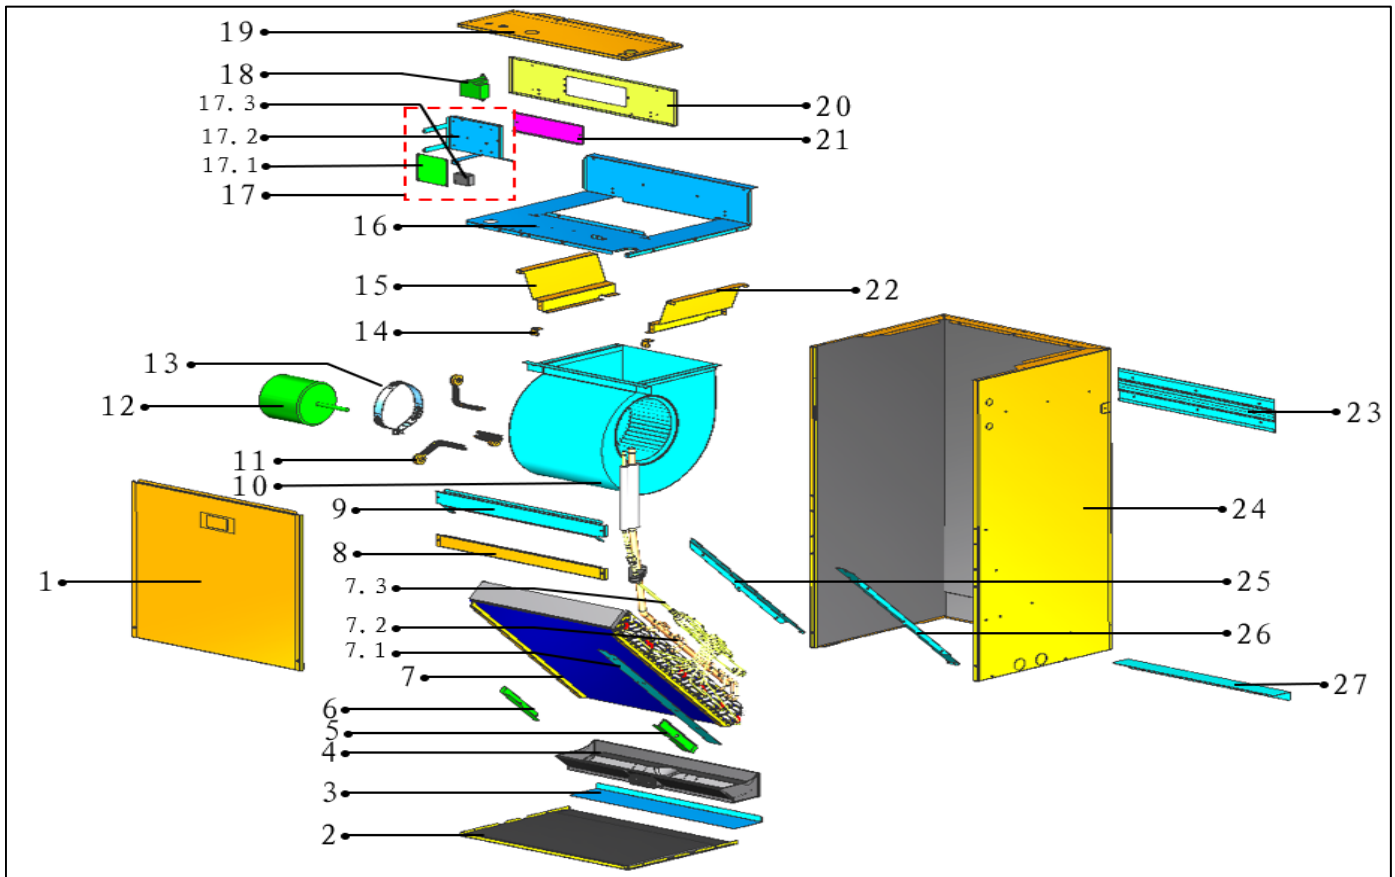

Exploded View

Model CWM4-30-15

ComfortStar®

EX_ID	Spare Parts Code	Part Name(EN)	Qty.	Price	Remarks
1	801235000048	Front panel assembly	1		
2	801235000046	Base plate assembly	1		
3	801235000041	Indoor unit mounting plate	1		
4	801135000003	Water pan components	1		
5	801235000031	Filter cover plate	1		
6	801235000067	Filter cover plate	1		
7	801535000015	Evaporator components	1		

7.1	801235000056	Evaporator connection plate	1		
7.2	801635000053	Evaporator input pipe assembly	1		
7.3	801635000054	Evaporator output pipe assembly	1		
8	801235000054	Evaporator Junction Plate	1		
9	801235000050	Evaporator support plate assembly	1		
10	802907400001	Fan motor assembly (Right type)	1		
11	801235000022	Fan Motor Fixing plate assembly	3		
12	802401700436	Indoor Motor	1		
13	801239390022	Motor fixing ring	1		
14	801235000065	Wind Wheel Fixed Block	2		
15	801235000061	Air duct right side panel	1		
16	801235000063	Wind Wheel Fixed Block assembly	1		
17	803335000016	E-parts board for indoor unit	1		
17.1	801343000003	Indoor main control board assembly	1		
17.2	802404700012	Wiring Block	1		
17.3	801235000038	Electrical control mounting plate	1		
18	802311300001	transformers	1		
19	801235000052	Electrical control box cover plate assembly	1		
20	801235000039	Electrical control mounting plate	1		
21	801239390036	Stator	1		
22	801235000060	Air duct left side panel	1		
23	801235000035	Indoor unit mounting plate	2		
24	801235000042	Rear panel assembly	1		
25	801235000045	Evaporator rear fixing plate	1		
26	801235000044	Evaporator front fixing plate	1		