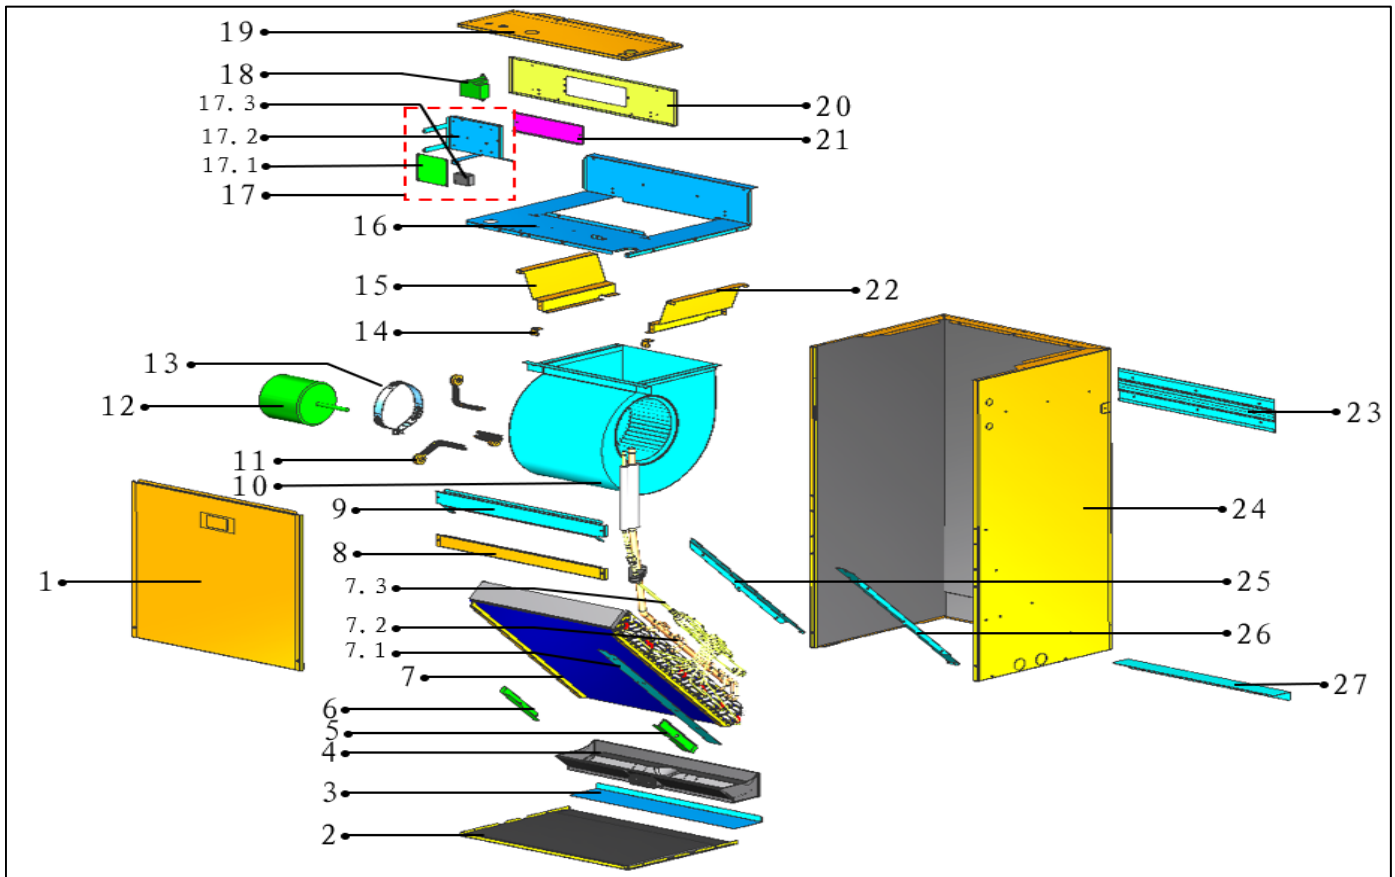

Exploded View

Model CWM4-36-15

ComfortStar®

EX_ID	Spare Parts Code	Part Name(EN)	Qty.	Price	Remarks
1	801235000048	Front panel assembly	1		
2	801235000046	Base plate assembly	1		
3	801235000041	Indoor unit mounting plate	1		
4	801135000003	Water pan components	1		
5	801235000031	Filter cover plate	1		
6	801235000067	Filter cover plate	1		
7	801535000019	Evaporator components	1		

7.1	801235000056	Evaporator connection plate	1		
7.2	801635000055	Evaporator input pipe assembly	1		
7.3	801635000054	Evaporator output pipe assembly	1		
8	801235000054	Evaporator Junction Plate	1		
9	801235000050	Evaporator support plate assembly	1		
10	802907400001	Fan motor assembly (Right type)	1		
11	801235000022	Fan Motor Fixing plate assembly	3		
12	802401700436	Indoor Motor	1		
13	801239390022	Motor fixing ring	1		
14	801235000065	Wind Wheel Fixed Block	2		
15	801235000061	Air duct right side panel	1		
16	801235000063	Wind Wheel Fixed Block assembly	1		
17	803335000016	E-parts board for indoor unit	1		
17.1	801343000003	Indoor main control board assembly	1		
17.2	802404700012	Wiring Block	1		
17.3	801235000038	Electrical control mounting plate	1		
18	802311300001	transformers	1		
19	801235000052	Electrical control box cover plate assembly	1		
20	801235000039	Electrical control mounting plate	1		
21	801239390036	Stator	1		
22	801235000060	Air duct left side panel	1		
23	801235000035	Indoor unit mounting plate	2		
24	801235000042	Rear panel assembly	1		
25	801235000045	Evaporator rear fixing plate	1		
26	801235000044	Evaporator front fixing plate	1		