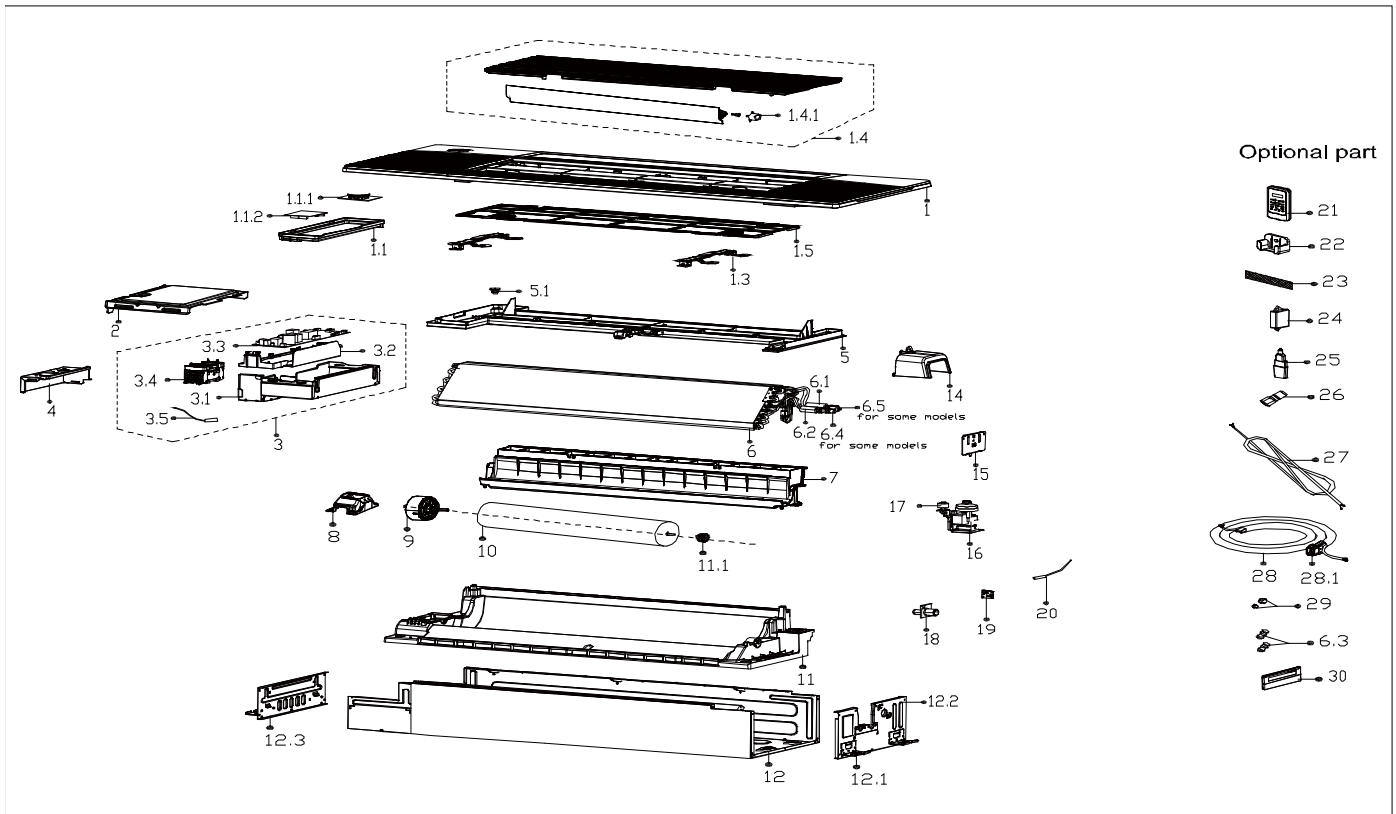

# Exploded View

Model T1W18P

ComfortStar®

EX_ID	Spare Parts Code	Part Name(EN)	Qty.	Price	Remarks
1	12122500A29281	Panel assembly	1		
1.1	17222500A04797	Display board subassembly	1.0		
1.1.1	17122500004112	Display board subassembly	1.0		
1.1.2	17122500005091	Adapter plate subassembly	1.0		
1.3	12222500002492	locked button board	2.0		
1.4	P0000004059509	Air outlet assembly	1.0		
1.4.1	11002010000326	Stepper motor	1.0		
1.5	12122500002707	Air filter	1.0		
2	12222500002474	Cover of electronic control box	1		