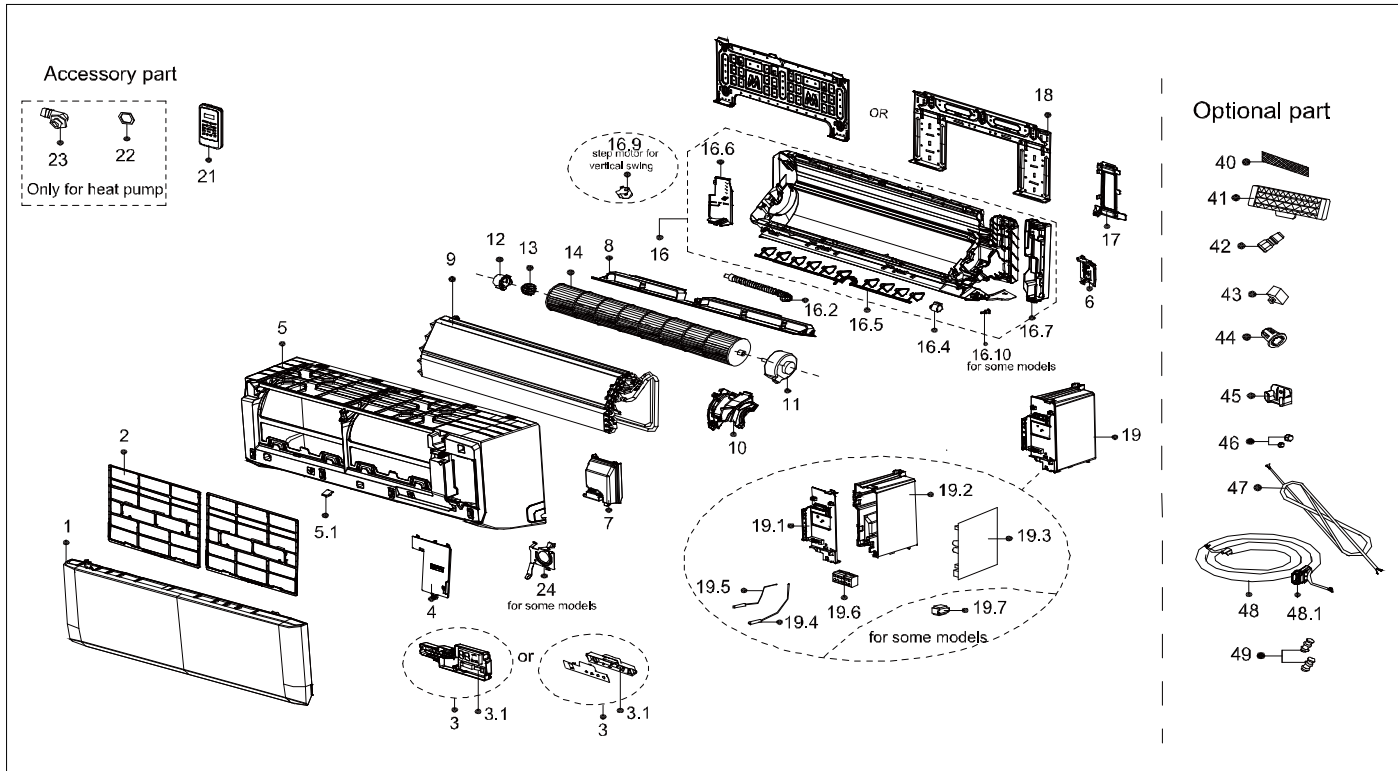

Exploded View

Model CGS09CA(I)

ComfortStar®

EX_ID	Spare Parts Code	Part Name(EN)	Qty.	Price	Remarks
1	12122000A86748	Panel assembly	1		
2	12100204000479	Air filter	2		
3	17222000A58426	Display box subassembly	1		
3.1	17122000047923	Display board subassembly	1.0		
4	12122000024739	Cover of electrical equipment	1		
5	12122000025601	Panel frame assembly	1		
5.1	12122000008242	Screw Cap	1.0		
6	12122000004587	Right Cover Plate of Chassis	1		
7	12122000025064	Cover board for wiring	1		

8	12122000025602	Horizontal louver assembly	1		
9	15822000A16941	Evaporator assembly	1		
10	12122000005540	Fan motor cover	1		
11	11002015006201	Brushless DC Motor	1		
12	12122000000350	Bearing holder	1		
13	12622000000131	Bearing components	1		
14	12100102000070	Cross flow fan	1		
16	12122000026404	Chassis assembly	1		
16.2	12100501000032	Drain hose	1.0		
16.4	11002010000143	Stepper motor	1.0		
16.5	12122000000039	Vertical vane subassembly	1.0		
16.6	12122000010098	Front cover of chassis(left)	1.0		
16.7	12122000026403	Electrical Control Box holder	1.0		
16.10	12122000000344	Insulated axis	1.0		
17	12122000012943	pipe clamp board	1		
18	12222000000018	Installation plate	1		
19	17222000A63710	Electronic control box subassembly (Mid-and low-end)	1		
19.1	12122000025621	Cover of electronic control box (BMC)	1.0		
19.2	12122000024733	Electronic control box	1.0		
19.3	17122000051985	Main control board subassembly	1.0		
19.4	11201007003424	Room temperature sensor	1.0		
19.5	11201007003447	Pipe Temperature Sensor	1.0		
19.6	17400401000576	Wire joint	1.0		
21	17317000A63487	Remote controller	1		
22	12600701000039	seal ring	1		
23	12100509000061	Drain hose	1		
24	12222000004702	pipe connect board	1		
40	12100204000685	Air freshening filter	1		
45	12122000029201	Bracket of remote Controller	1		
47	17401203A01550	Indoor and Outdoor Junction Cable	1		