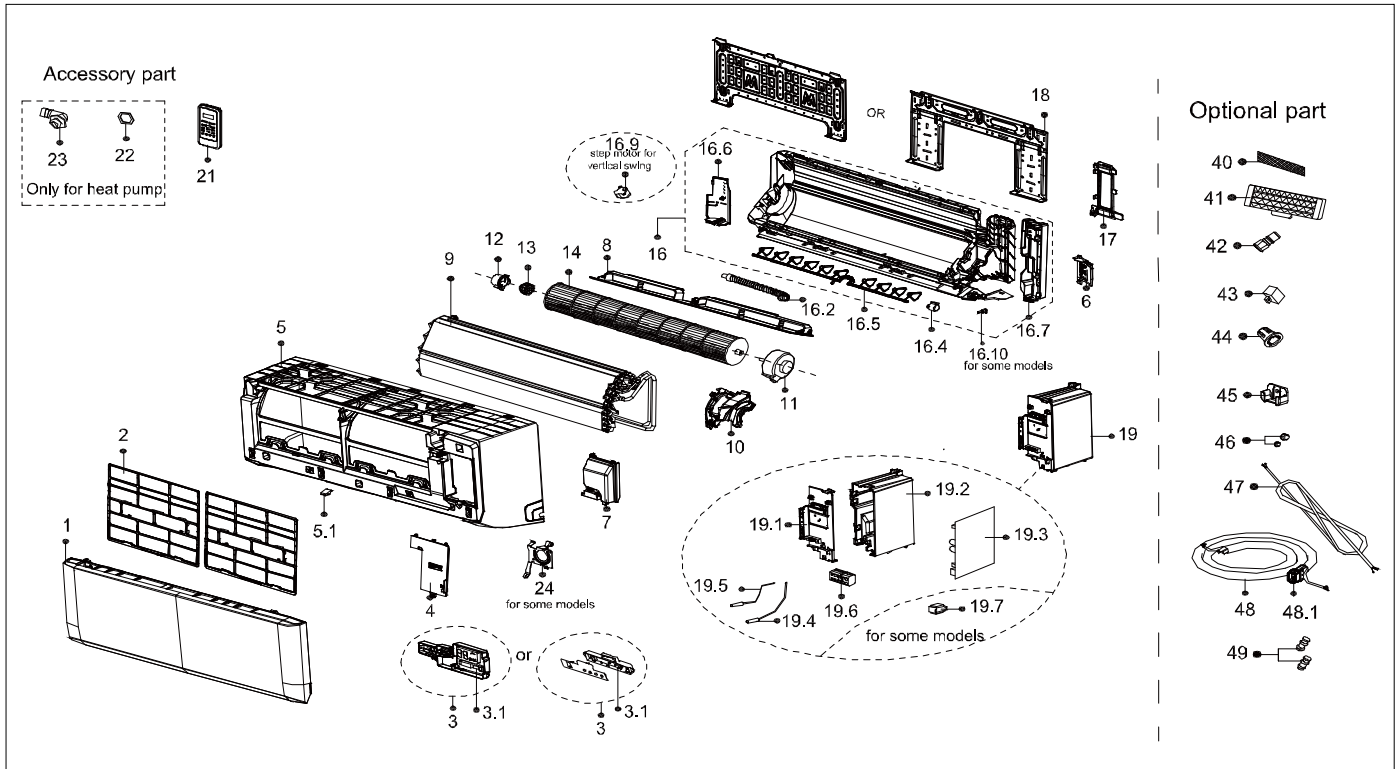

Exploded View

Model CGS09CD(I)

ComfortStar®

EX_ID	Spare Parts Code	Part Name(EN)	Qty.	Price	Remarks
1	12122000A86748	Panel assembly	1		
2	12100204000479	Air filter	2		
3	17222000A58426	Display box subassembly	1		
3.1	17122000047923	Display board subassembly	1.0		
4	12122000024739	Cover of electrical equipment	1		
5	12122000025601	Panel frame assembly	1		
5.1	12122000008242	Screw Cap	1.0		
6	12122000004587	Right Cover Plate of Chassis	1		
7	12122000025064	Cover board for wiring	1		

8	12122000025602	Horizontal louver assembly	1		
9	15822000A16941	Evaporator assembly	1		
10	12122000005540	Fan motor cover	1		
11	11002015000150	Brushless DC Motor	1		
12	12122000000350	Bearing holder	1		
13	12622000000131	Bearing components	1		
14	12100102000070	Cross flow fan	1		
16	12122000026404	Chassis assembly	1		
16.2	12100501000032	Drain hose	1.0		
16.4	11002010000143	Stepper motor	1.0		
16.5	12122000000039	Vertical vane subassembly	1.0		
16.6	12122000010098	Front cover of chassis(left)	1.0		
16.7	12122000026403	Electrical Control Box holder	1.0		
16.10	12122000000344	Insulated axis	1.0		
17	12122000012943	pipe clamp board	1		
18	12222000000018	Installation plate	1		
19	17222000A63712	Electronic control box subassembly (Mid-and low-end)	1		
19.1	12122000025621	Cover of electronic control box (BMC)	1.0		
19.2	12122000024733	Electronic control box	1.0		
19.3	17122000051987	Main control board subassembly	1.0		
19.4	11201007003424	Room temperature sensor	1.0		
19.5	11201007003447	Pipe Temperature Sensor	1.0		
19.6	17400401000576	Wire joint	1.0		
21	17317000A63487	Remote controller	1		
22	12600701000039	seal ring	1		
23	12100509000061	Drain hose	1		
24	12222000004702	pipe connect board	1		
40	12100204000685	Air freshening filter	1		
45	12122000029201	Bracket of remote Controller	1		
47	17401203A01550	Indoor and Outdoor Junction Cable	1		