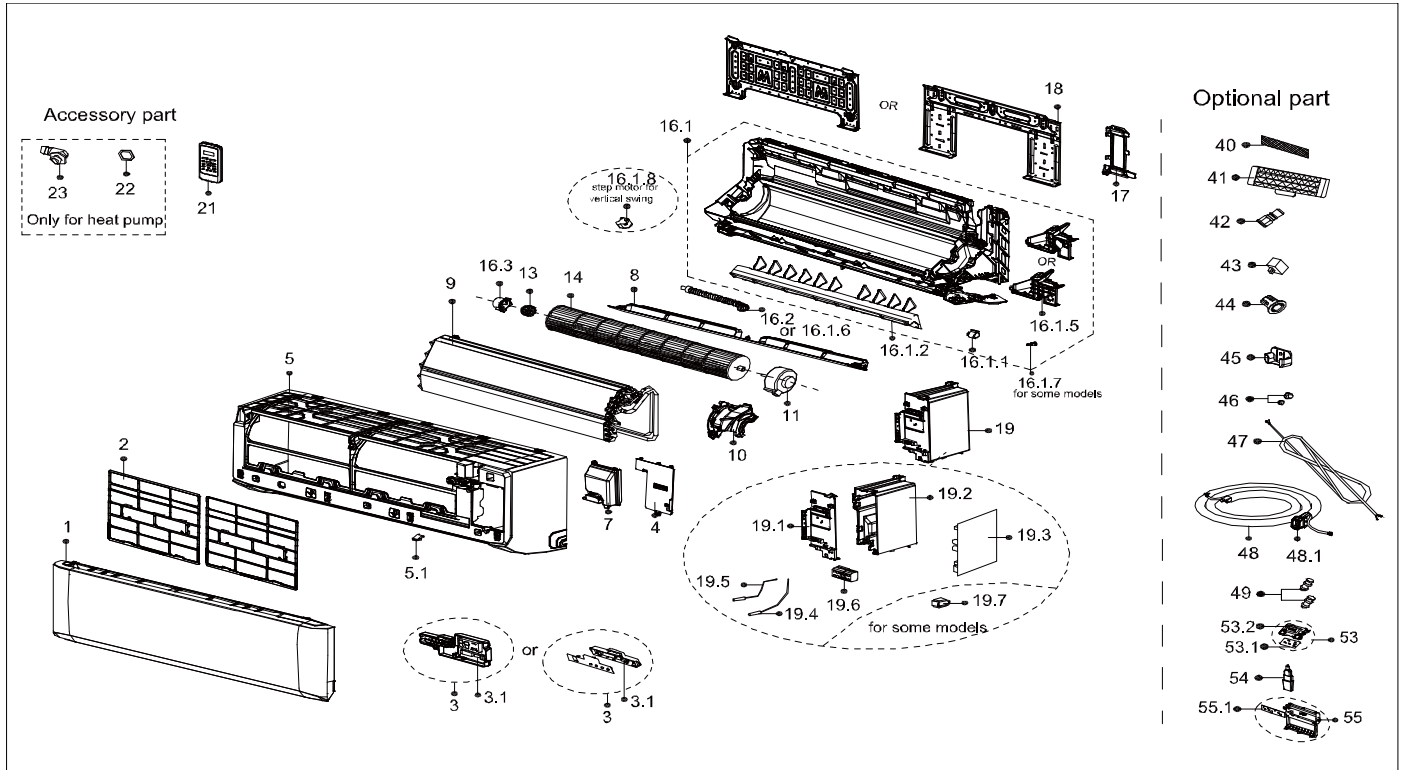

Exploded View

Model CGS12CA(I)

ComfortStar®

EX_ID	Spare Parts Code	Part Name(EN)	Qty.	Price	Remarks
1	12122000A86741	Panel assembly	1		
2	12100204000522	Filter filter subassembly	2		
3	17222000A58426	Display box subassembly	1		
3.1	17122000047923	Display board subassembly	1.0		
4	12122000024739	Cover of electrical equipment	1		
5	12122000025543	Panel frame assembly	1		
5.1	12122000013139	Screw Cap	1.0		
7	12122000025064	Cover board for wiring	1		
8	12122000025544	Horizontal louver assembly	1		

9	15822000A19263	Evaporator assembly	1		
10	12122000029503	Fan motor cover	1		
11	11002015006201	Brushless DC Motor	1		
13	12622000000131	Bearing components	1		
14	12100102000576	Cross flow fan	1		
16	12122000027924	Chassis assembly	1		
16.1	12122000027923	Chassis assembly	1.0		
16.1.1	11002010000143	Stepper motor	1.0		
16.1.2	12122000024736	vortex tongue bar	1.0		
16.1.5	12122000024735	Anti mouse baffle	1.0		
16.1.6	12100501000032	Drain hose	1.0		
16.1.7	12122000000344	Insulated axis	1.0		
16.3	12122000000350	Bearing holder	1.0		
17	12122000012943	pipe clamp board	1		
18	12222000000018	Installation plate	1		
19	17222000A63709	Electronic control box subassembly (Mid-and low-end)	1		
19.1	12122000025621	Cover of electronic control box (BMC)	1.0		
19.2	12122000024733	Electronic control box	1.0		
19.3	17122000052202	Main control board subassembly	1.0		
19.4	11201007003424	Room temperature sensor	1.0		
19.5	11201007003447	Pipe Temperature Sensor	1.0		
19.6	17400401000576	Wire joint	1.0		
21	17317000A63487	Remote controller	1		
22	12600701000039	seal ring	1		
23	12100509000061	Drain hose	1		
40	12100204000685	Air freshening filter	1		
45	12122000029201	Bracket of remote Controller	1		
47	17401203A01550	Indoor and Outdoor Junction Cable	1		