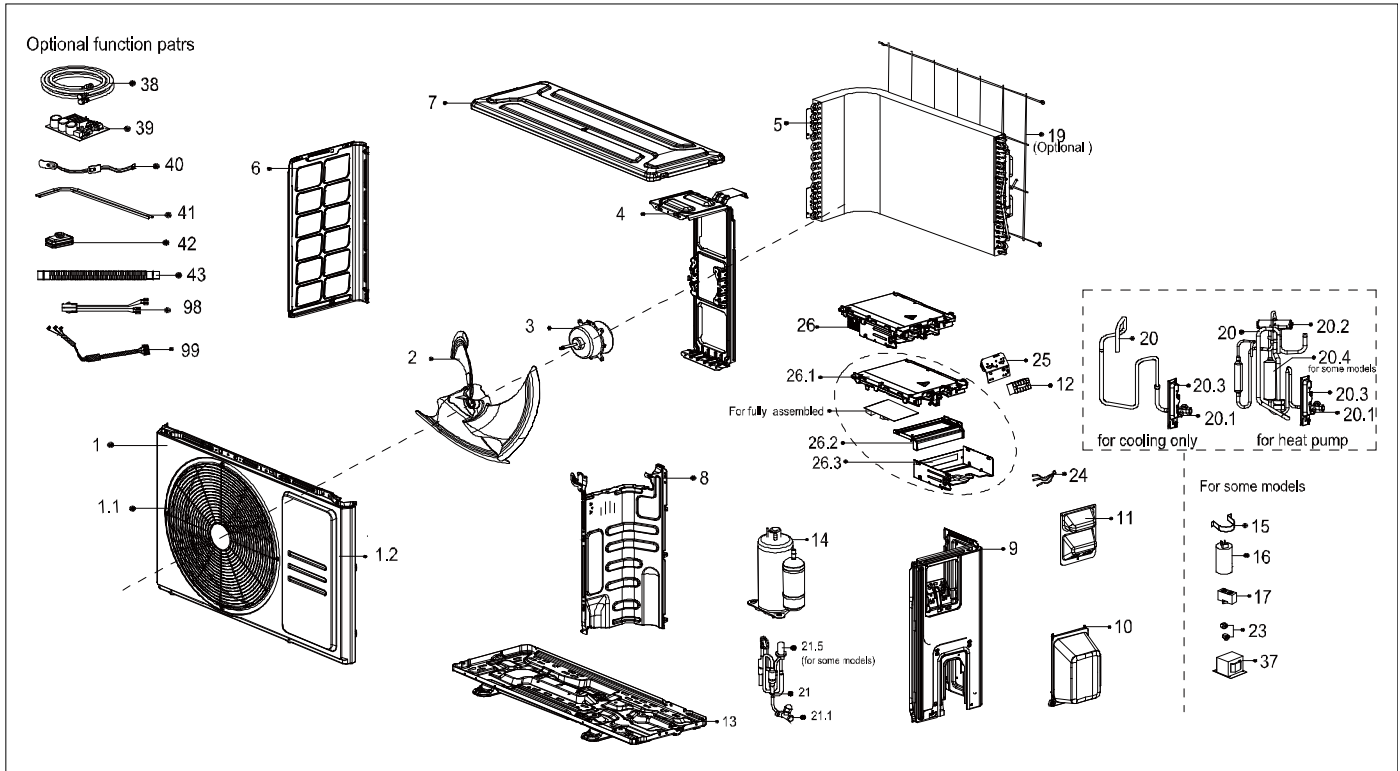

Exploded View

Model CGS12CA(O)

ComfortStar®

EX_ID	Spare Parts Code	Part Name(EN)	Qty.	Price	Remarks
1	12222000A06317	Front panel assembly	1		
1.1	12222000A06091	Air outlet grille	1.0		
1.2	12222000A06318	Front panel	1.0		
2	12100105000961	Axial flow fan	1		
3	11002015012128	Brushless DC Motor	1		
4	12222000013233	Supporter of fan motor	1		
5	15822000010456	Condenser assembly	1		
6	12222000013238	Left supporter	1		
7	12222000013240	Top cover assembly	1		

8	12222000013665	Partition board assembly	1		
9	12222000013225	Right clapboard assembly	1		
10	12122000007150	Water collector	1		
11	12222000010966	Big handle assembly	1		
12	17400401000068	Terminal	1		
13	12222000013431	Chassis assembly	1		
14	11103020006759	DC Inverter rotary compressor	1		
19	12222000015606	Rear net	1		
20	15422000022235	4-way Valve Assembly	1		
20.1	15500204000058	Gas valve	1.0		
20.2	15500216002143	4-way valve	1.0		
20.3	12222200005738	Valve plate	1.0		
20.4	15122000026590	Muffler subassembly	1.0		
21	15422000017980	Liquid valve assembly	1		
21.1	15500208000046	Liquid valve	1.0		
24	11201011000067	Combination sensor	1		
25	12222000002259	Terminal board	1		
26	17222000039291	Electronic control box subassembly	1		
26.1	12122000024223	Support of electronic control box	1.0		
26.2	12122000024222	Fixing board	1.0		
26.3	12222000012106	Electronic installing box subassembly	1.0		
37	17400306001263	Reactor	1		
38	15111600A00020	Connecting pipe assembly	1		
40	17402001000599	Crankcase electric heater	1		
41	17402002000465	Electric heating tube	1		
99	17401203012697	Compressor wire subassembly	1		