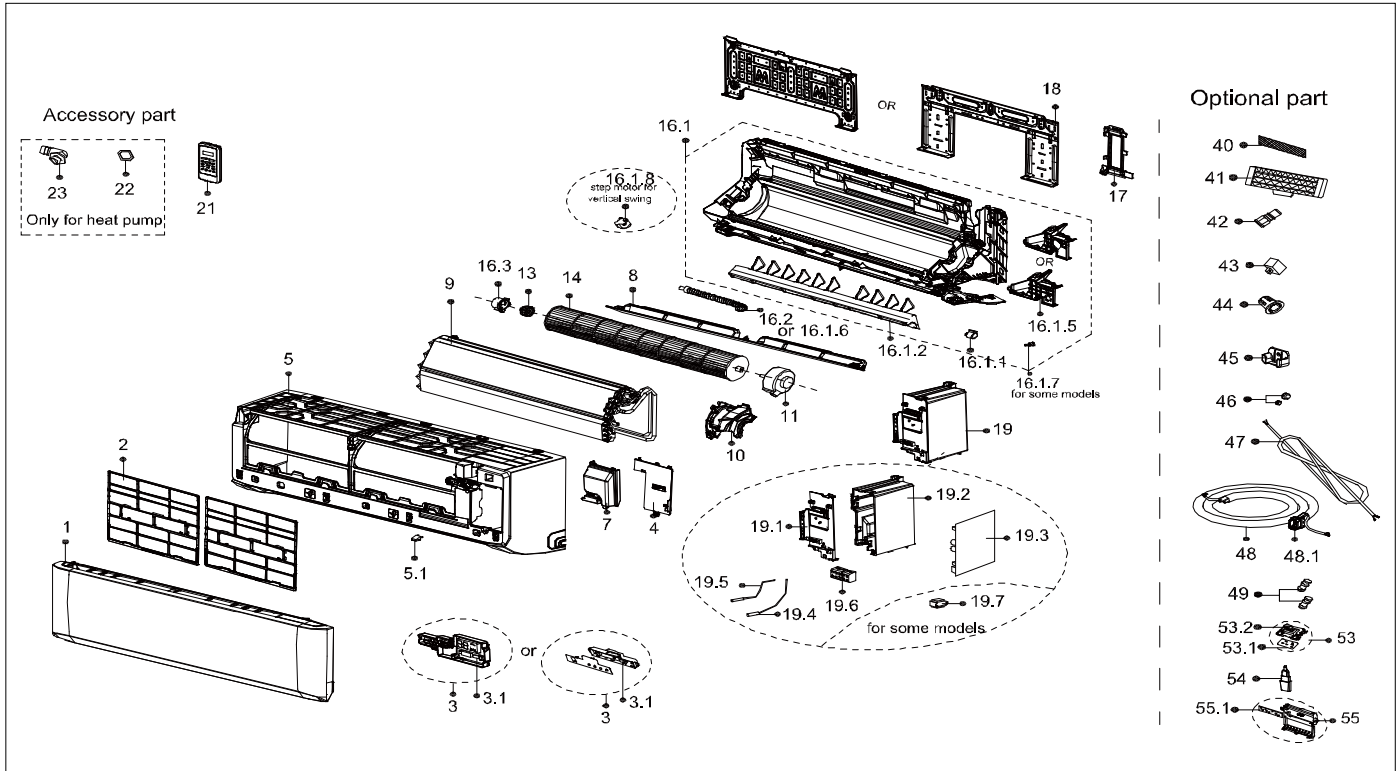

Exploded View

Model

CGS12CD(I)

ComfortStar®

EX_ID	Spare Parts Code	Part Name(EN)	Qty.	Price	Remarks
1	12122000A86741	Panel assembly	1		
2	12100204000522	Filter filter subassembly	2		
3	17222000A58426	Display box subassembly	1		
3.1	17122000047923	Display board subassembly	1.0		
4	12122000024739	Cover of electrical equipment	1		
5	12122000025543	Panel frame assembly	1		
5.1	12122000013139	Screw Cap	1.0		
7	12122000025064	Cover board for wiring	1		
8	12122000025544	Horizontal louver assembly	1		

9	15822000A19263	Evaporator assembly	1		
10	12122000029503	Fan motor cover	1		
11	11002015000150	Brushless DC Motor	1		
13	12622000000131	Bearing components	1		
14	12100102000576	Cross flow fan	1		
16	12122000027924	Chassis assembly	1		
16.1	12122000027923	Chassis assembly	1.0		
16.1.1	11002010000143	Stepper motor	1.0		
16.1.2	12122000024736	vortex tongue bar	1.0		
16.1.5	12122000024735	Anti mouse baffle	1.0		
16.1.6	12100501000032	Drain hose	1.0		
16.1.7	12122000000344	Insulated axis	1.0		
16.3	12122000000350	Bearing holder	1.0		
17	12122000012943	pipe clamp board	1		
18	12222000000018	Installation plate	1		
19	17222000A63696	Electronic control box subassembly (Mid-and low-end)	1		
19.1	12122000025621	Cover of electronic control box (BMC)	1.0		
19.2	12122000024733	Electronic control box	1.0		
19.3	17122000051854	Main control board subassembly	1.0		
19.4	11201007003424	Room temperature sensor	1.0		
19.5	11201007003447	Pipe Temperature Sensor	1.0		
19.6	17400401000576	Wire joint	1.0		
21	17317000A63487	Remote controller	1		
22	12600701000039	seal ring	1		
23	12100509000061	Drain hose	1		
40	12100204000685	Air freshening filter	1		
45	12122000029201	Bracket of remote Controller	1		
47	17401203A01550	Indoor and Outdoor Junction Cable	1		