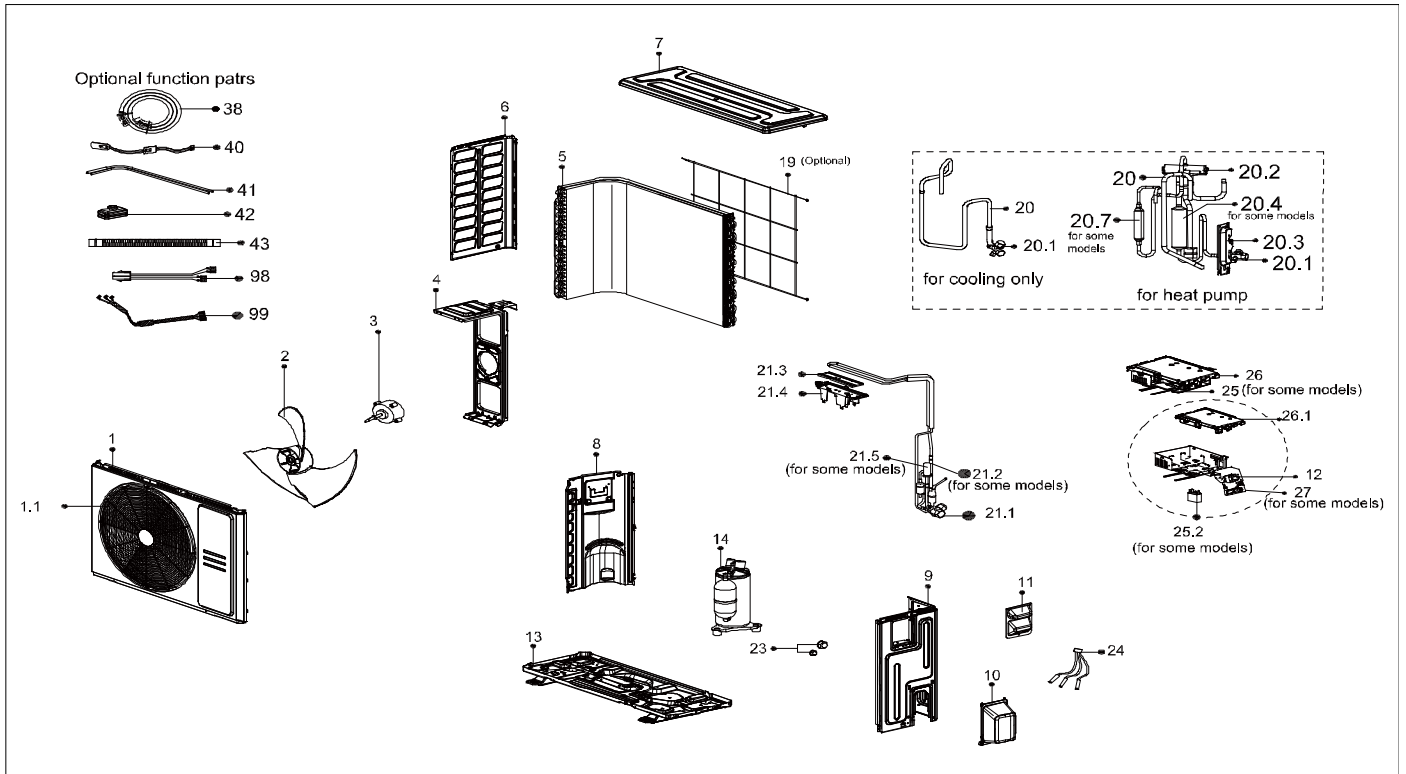

Exploded View

Model CGS24CD(O)

ComfortStar®

EX_ID	Spare Parts Code	Part Name(EN)	Qty.	Price	Remarks
1	12222000A06282	Front panel assembly	1		
2	12100105000841	Axial flow fan	1		
3	11002015000366	Brushless DC Motor	1		
4	12222000012371	Supporter of fan motor	1		
5	15822000009836	Condenser assembly	1		
6	12222000013472	Left supporter	1		
7	12222000013465	Top cover assembly	1		
8	12222000013245	Partition board assembly	1		
9	12222000013466	Right clapboard assembly	1		

10	12122000007150	Water collector	1		
11	12222000010966	Big handle assembly	1		
12	17400401000068	Terminal	1		
13	12222000014054	Chassis assembly	1		
14	11103020006879	DC Inverter rotary compressor	1		
19	12222000013085	Rear net	1		
20	15422000018832	4-way valve assembly	1		
20.1	15500204000502	Gas valve	1.0		
20.2	15500216000026	4-way Valve	1.0		
20.3	12222200005738	Valve plate	1.0		
20.4	15122000027161	Muffler subassembly	1.0		
20.7	15122000027116	Muffler subassembly	1.0		
21	15422000018052	Liquid valve Assembly	1		
21.1	15500208000286	Liquid valve	1.0		
21.2	15500210000768	Throttle valve element	1.0		
21.2	15500210000061	Throttle valve	1.0		
21.3	11203803001176	Radiator	1.0		
21.4	12122000011478	U-Typed Support with Copper Pipe	1.0		
24	11201011000188	Combination sensor	1		
26	17222000037718	Electronic control box subassembly	1		
26.1	12122000008999	Electronic installing box	1.0		
38	15111600A00018	Connecting pipe assembly	1		
40	17402001000603	Crankcase electric heater	1		
41	17402002000544	tube type electric heater	1		
99	17401203012697	Compressor wire subassembly	1		