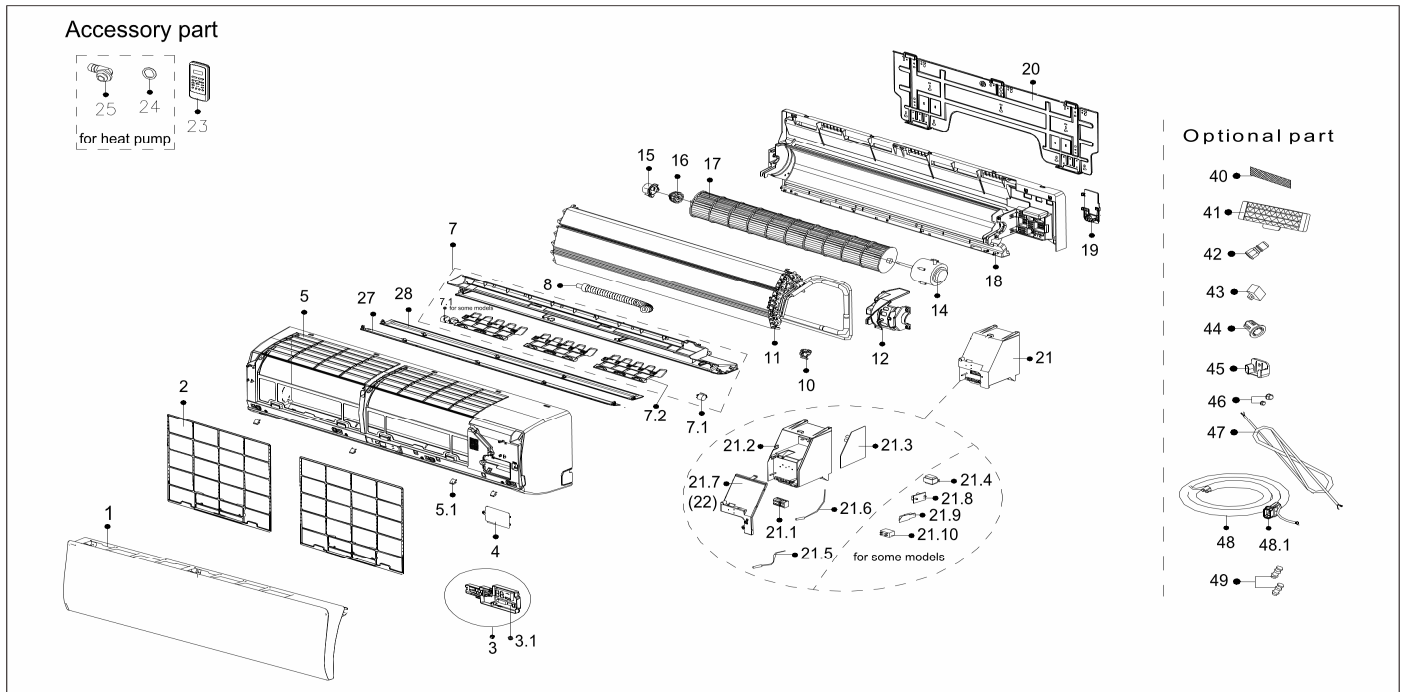

Exploded View

Model CGS30CD(I)

ComfortStar®

EX_ID	Spare Parts Code	Part Name(EN)	Qty.	Price	Remarks
1	12122000A86742	Panel assembly	1		
2	12122000025962	Air filter	2		
3	17222000A58427	Display box subassembly	1		
3.1	17122000047923	Display board subassembly	1		
4	12122000006694	Cover of electrical equipment	1		
5	12122000001931	Panel frame assembly	1		
5.1	12122000006272	Screw Cap	4		
7	12122000028165	Air outlet assembly	1		
7.1	11002010001666	Stepper motor	1		

7.2	12122000000148	Horizontal louver	3		
8	12100501000021	Drain hose	1		
10	12122000024323	Fixed clamp of temperature sensor	1		
11	15822000A19284	Evaporator assembly	1		
12	12122000005475	Fan motor cover	1		
14	11002015008646	Brushless DC Motor	1		
15	12122000000350	Bearing holder	1		
16	12622000000131	Bearing components	1		
17	12100102000084	Cross flow fan	1		
18	12122000003909	Chassis assembly	1		
19	12122000000460	pipe clamp board	1		
20	12222000000029	Installation plate	1		
21	17222000036499	Electronic control box subassembly (Mid-and low-end)	1		
21.1	17400401000576	Wire joint	1		
21.2	12122000004617	Electronic control box	1		
21.3	17122000054265	Main control board subassembly	1		
21.5	11201007003424	Room Temperature Sensor	1		
21.6	11201007003447	Pipe Temperature Sensor	1		
21.7	12122000005040	Cover of electronic control box	1		
23	17317000A63487	Remote controller	1		
24	12600701000039	seal ring	1		
25	12100509000061	Drain hose	1		
27	12122000006106	Horizontal louver	1		
28	12122000008092	Horizontal louver	1		
40	12100204000685	Air freshening filter	1		
42	15500209000002	Detection valve	1		
45	12122000029201	Bracket of remote Controller	1		
47	17401203A01550	Indoor and Outdoor Junction Cable	1		