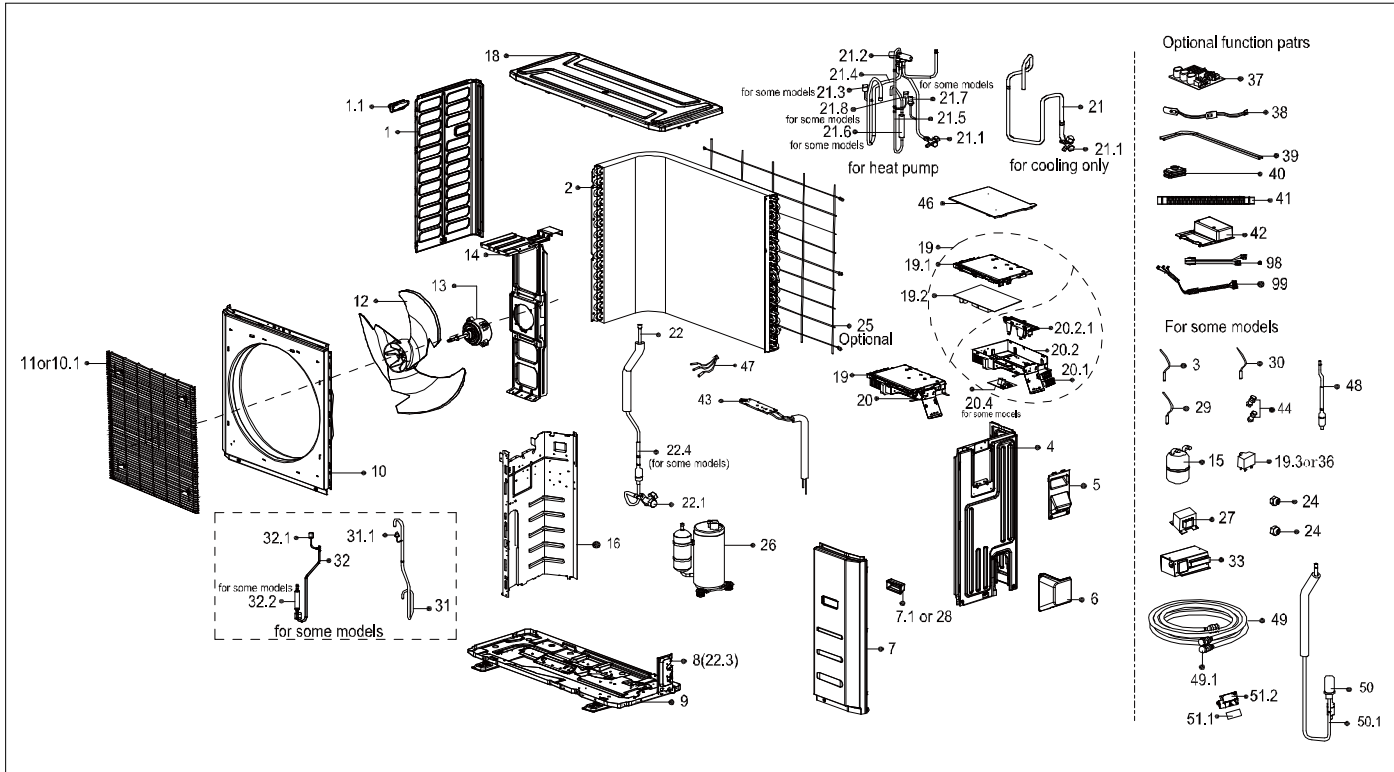

Exploded View

Model CGS30CD(O)

ComfortStar®

EX_ID	Spare Parts Code	Part Name(EN)	Qty.	Price	Remarks
1	12222000006665	Left side plate assembly of cabinet	1		
1.1	12100701000033	Small handle	1.0		
2	15822000011928	Condenser Assembly	1		
4	12222000006664	Rear right clapboard assembly	1		
5	12222000011086	Big handle assembly	1		
6	12122200002695	Water collector	1		
7	12222500A00135	Front right clapboard assembly	1		
7.1	12100702000038	handle	1.0		
9	12222000004018	Chassis assembly	1		
10	12222000A01431	Front panel	1		
11	12222000014845	Air outlet grille	1		
12	12100105000084	Axial flow fan	1		