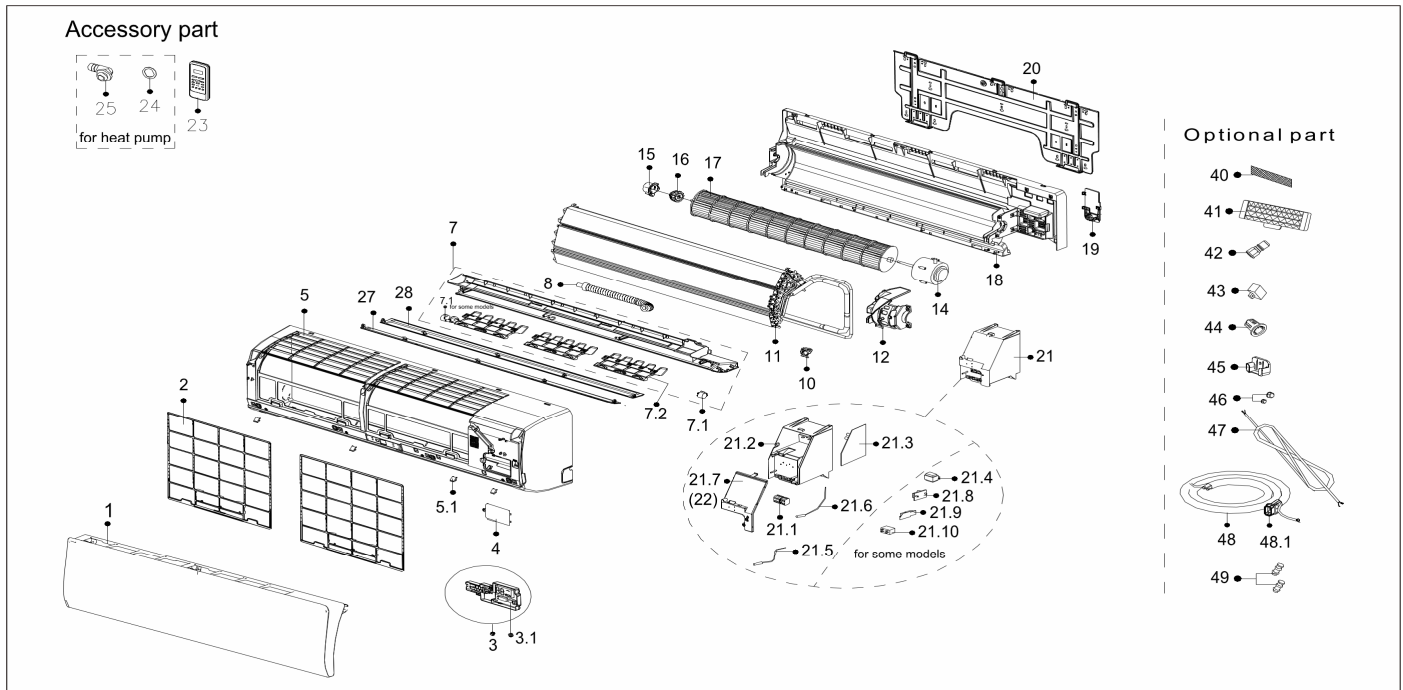

Exploded View

Model

CGS36CD(I)

ComfortStar®

EX_ID	Spare Parts Code	Part Name(EN)	Qty.	Price	Remarks
1	12122000A86742	Panel assembly	1		
2	12122000025962	Air filter	2		
3	17222000A58427	Display box subassembly	1		
3.1	17122000047923	Display board subassembly	1		
4	12122000006694	Cover of electrical equipment	1		
5	12122000001931	Panel frame assembly	1		
5.1	12122000006272	Screw Cap	4		
7	12122000028165	Air outlet assembly	1		
7.1	11002010001666	Stepper motor	1		

7.2	12122000000148	Horizontal louver1	3		
8	12100501000021	Drain hose1	1		
10	12122000024323	Fixed clamp of temperature sensor	1		
11	15822000A19284	Evaporator assembly	1		
12	12122000005475	Fan motor cover	1		
14	11002015008646	Brushless DC Motor	1		
15	12122000000350	Bearing holder	1		
16	12622000000131	Bearing components	1		
17	12100102000084	Cross flow fan	1		
18	12122000003909	Chassis assembly	1		
19	12122000000460	pipe clamp board	1		
20	12222000000029	Installation plate	1		
21	17222000036474	Electronic control box subassembly (Mid-and low-end)	1		
21.1	17400401000576	Wire joint	1		
21.2	12122000004617	Electronic control box	1		
21.3	17122000054232	Main control board subassembly	1		
21.5	11201007003424	Room Temperature Sensor	1		
21.6	11201007003447	Pipe Temperature Sensor	1		
21.7	12122000005040	Cover of electronic control box	1		
23	17317000A63487	Remote controller	1		
24	12600701000039	seal ring	1		
25	12100509000061	Drain hose2	1		
27	12122000006106	Horizontal louver2	1		
28	12122000008092	Horizontal louver3	1		
40	12100204000685	Air freshening filter	1		
42	15500209000002	Detection valve	1		
45	12122000029201	Bracket of remote Controller	1		
46	15500406000003	Copper nut1	1		
46	15500406000010	Copper nut2	1		
47	17401203A01550	Indoor and Outdoor Junction Cable	1		