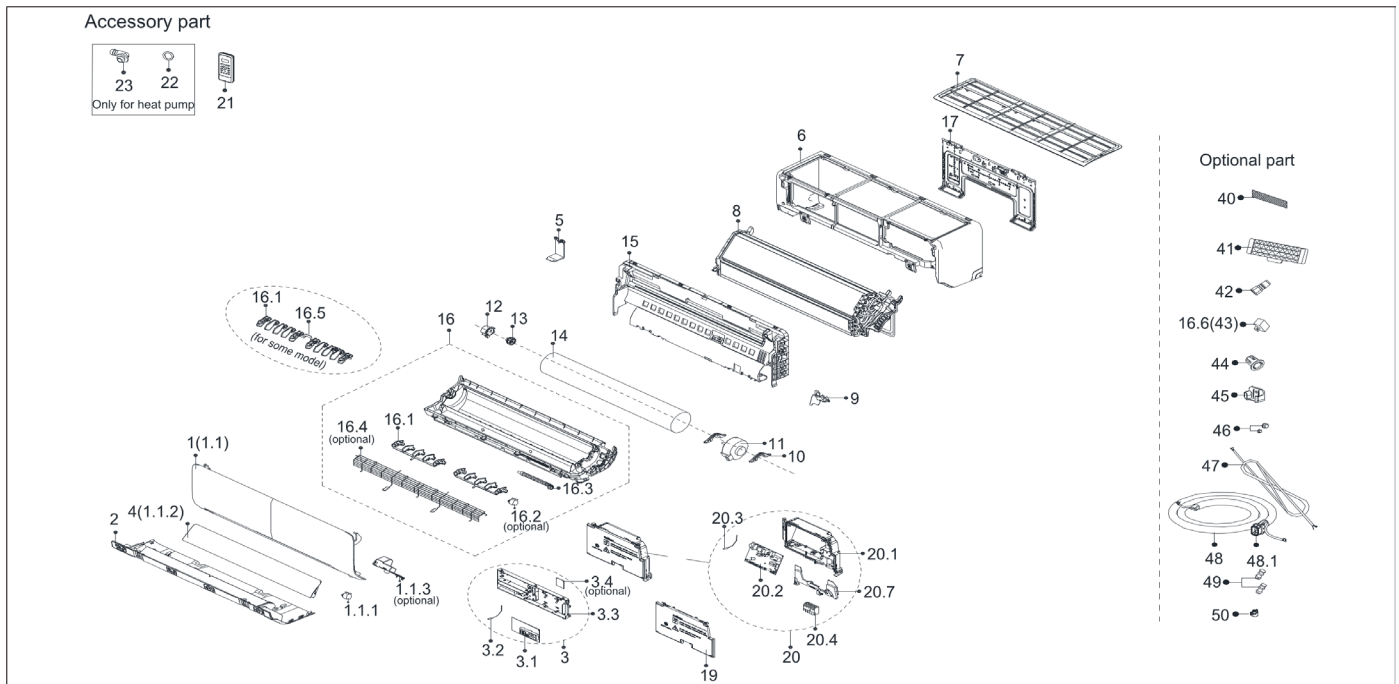

Exploded View

Model

CHF12CD(I)

ComfortStar®

EX_ID	Spare Parts Code	Part Name(EN)	Qty.	Price	Remarks
1	12122000026983	Panel assembly	1		
2	12122000026607	Panel assembly1	1		
3	17222000A59450	Display box subassembly	1		
3.1	17122000050213	Display board subassembly	1		
3.2	11201007003103	Room Temperature Sensor	1		
3.3	12122000026921	Display box	1		
5	12122000026621	Chassis support I	1		
6	12122000A85029	Panel frame assembly	1		
7	12122000026428	Filter filter subassembly	1		

8	15822000A18743	Evaporator assembly	1		
9	12122000026609	pipe clamp board	1		
10	12122000011994	Fixing board of fan motor	2		
11	11002015000051	Brushless DC Motor	1		
12	12122000000350	Bearing holder	1		
13	12622000000131	Bearing components	1		
14	12100102000696	Cross flow fan	1		
15	12122000026603	Chassis assembly(above)	1		
16	12122000028661	Chassis assembly(below)	1		
16.1	12122000026617	Horizontal louver	4		
16.1	12122000026616	Horizontal louver1	6		
16.2	11002010001486	Stepper motor	1		
16.3	12100501000032	Drain hose	1		
16.4	12922000001991	Protective wire	1		
16.5	12122000026618	Connecting rod of louver	1		
17	12222000A06973	Installation plate subassembly	1		
19	12122000026601	Cover of electronic control box subassembly	1		
20	17222000033055	Electronic control box subassembly (Mid-and low-end)	1		
20.1	12122000026606	Electronic control box subassembly	1		
20.2	17122000050623	Main control board subassembly	1		
20.3	11201007003445	Pipe Temperature Sensor	1		
20.4	17400401000577	Wire joint	1		
20.7	12122000026605	Electrical Control Box holder	1		
21	17317000A63487	Remote controller	1		
22	12600701000039	seal ring	1		
23	12100509000061	Drain hose1	1		
40	12100204000685	Air freshening filter	1		
42	15500209000001	Check valve	1		
45	12122000029201	Bracket of remote Controller	1		
46	15500406000012	Copper nut	1		
46	15500406000016	Copper nut1	1		