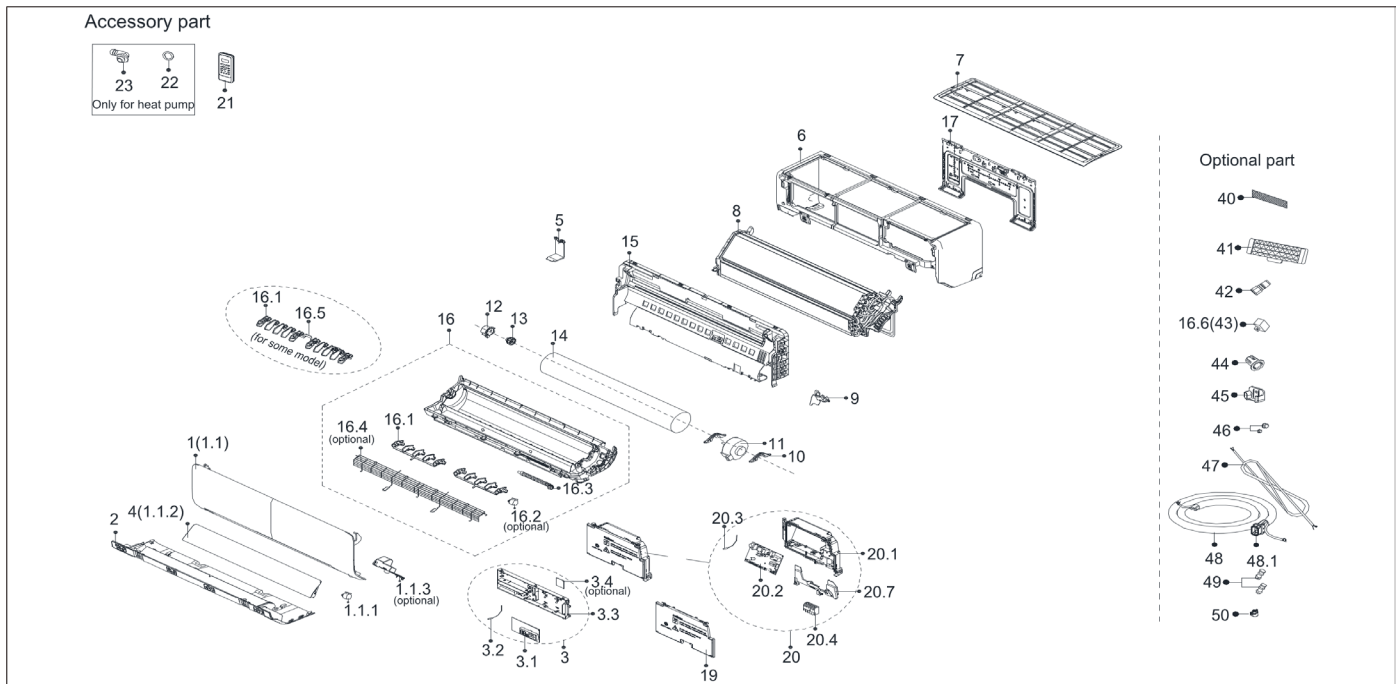

# Exploded View

Model

CHF12CD(I)

ComfortStar®

EX_ID	Spare Parts Code	Part Name(EN)	Qty.	Price	Remarks
1	12122000026983	Panel assembly	1		
2	12122000026607	Panel assembly1	1		
3	17222000A59450	Display box subassembly	1		
3.1	17122000050213	Display board subassembly	1		
3.2	11201007003103	Room Temperature Sensor	1		
3.3	12122000026921	Display box	1		
5	12122000026621	Chassis support I	1		
6	12122000A85029	Panel frame assembly	1		
7	12122000026428	Filter filter subassembly	1		

8	15822000A18743	Evaporator assembly	1		
9	12122000026609	pipe clamp board	1		
10	12122000011994	Fixing board of fan motor	2		
11	11002015000051	Brushless DC Motor	1		
12	12122000000350	Bearing holder	1		
13	12622000000131	Bearing components	1		
14	12100102000696	Cross flow fan	1		
15	12122000026603	Chassis assembly(above)	1		
16	12122000028661	Chassis assembly(below)	1		
16.1	12122000026617	Horizontal louver	4		
16.1	12122000026616	Horizontal louver1	6		
16.2	11002010001486	Stepper motor	1		
16.3	12100501000032	Drain hose	1		
16.4	12922000001991	Protective wire	1		
16.5	12122000026618	Connecting rod of louver	1		
17	12222000A06973	Installation plate subassembly	1		
19	12122000026601	Cover of electronic control box subassembly	1		
20	17222000033055	Electronic control box subassembly (Mid-and low-end)	1		
20.1	12122000026606	Electronic control box subassembly	1		
20.2	17122000050623	Main control board subassembly	1		
20.3	11201007003445	Pipe Temperature Sensor	1		
20.4	17400401000577	Wire joint	1		
20.7	12122000026605	Electrical Control Box holder	1		
21	17317000A63487	Remote controller	1		
22	12600701000039	seal ring	1		
23	12100509000061	Drain hose1	1		
40	12100204000685	Air freshening filter	1		
42	15500209000001	Check valve	1		
45	12122000029201	Bracket of remote Controller	1		
46	15500406000012	Copper nut	1		
46	15500406000016	Copper nut1	1		