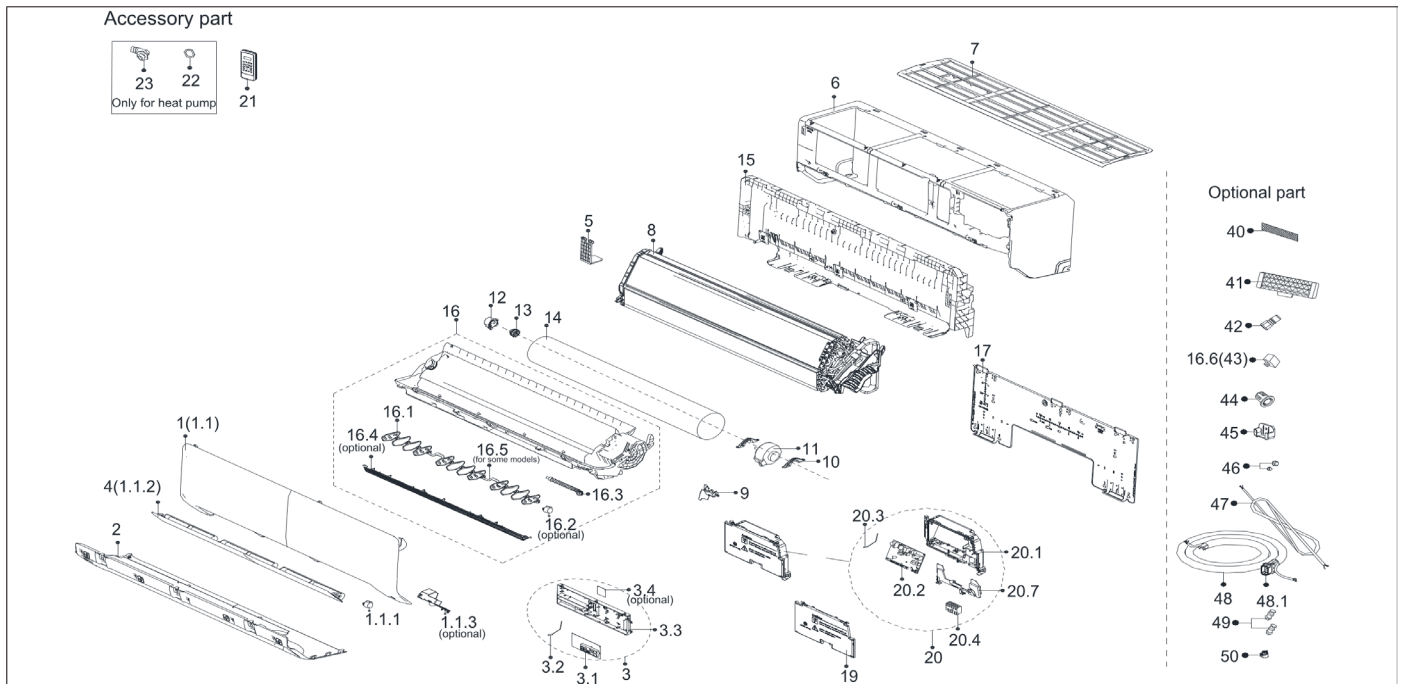

# Exploded View

Model

CHF24CD(I)

ComfortStar®

EX_ID	Spare Parts Code	Part Name(EN)	Qty.	Price	Remarks
1	12122000027825	Panel assembly	1		
2	12122000027414	Panel assembly1	1		
3	17222000A60273	Display box subassembly	1		
3.1	17122000050213	Display board subassembly	1		
3.2	11201007003103	Room Temperature Sensor	1		
3.3	12122000026921	Display box	1		
5	12122000027407	Chassis support I	1		
6	12122000A85077	Panel frame assembly	1		
7	12122000027419	Filter filter subassembly	1		

8	15822000A18564	Evaporator assembly	1		
9	12122000027408	pipe clamp board	1		
10	12122000012959	Fixing board of fan motor	2		
11	11002015008646	Brushless DC Motor	1		
12	12122000000350	Bearing holder	1		
13	12622000000131	Bearing components	1		
14	12100102000716	Cross flow fan	1		
15	12122000027405	Chassis assembly(above)	1		
16	12122000027841	Chassis assembly(below)	1		
16.1	12122000027421	Horizontal louver	6		
16.1	12122000027423	Horizontal louver1	6		
16.2	11002010001486	Stepper motor	1		
16.3	12100501000032	Drain hose1	1		
16.4	12922000002131	Protective wire	1		
16.5	12122000027422	Connecting rod of louver	1		
17	12222000A06972	Installation plate subassembly	1		
19	12122000027418	Cover of electronic control box subassembly	1		
20	17222000033618	Electronic control box subassembly (Mid-and low-end)	1		
20.1	12122000027403	Electronic control box subassembly	1		
20.2	17122000051266	Main control board subassembly	1		
20.3	11201007003444	Pipe Temperature Sensor	1		
20.4	17400401000577	Wire joint	1		
20.7	12122000027404	Electrical Control Box holder	1		
21	17317000A63487	Remote controller	1		
22	12600701000039	seal ring	1		
23	12100509000061	Drain hose	1		
40	12100204000685	Air freshening filter	1		
42	15500209000002	Detection valve	1		
45	12122000029201	Bracket of remote Controller	1		
46	15500406000003	Copper nut	1		
46	15500406000010	Copper nut1	1		