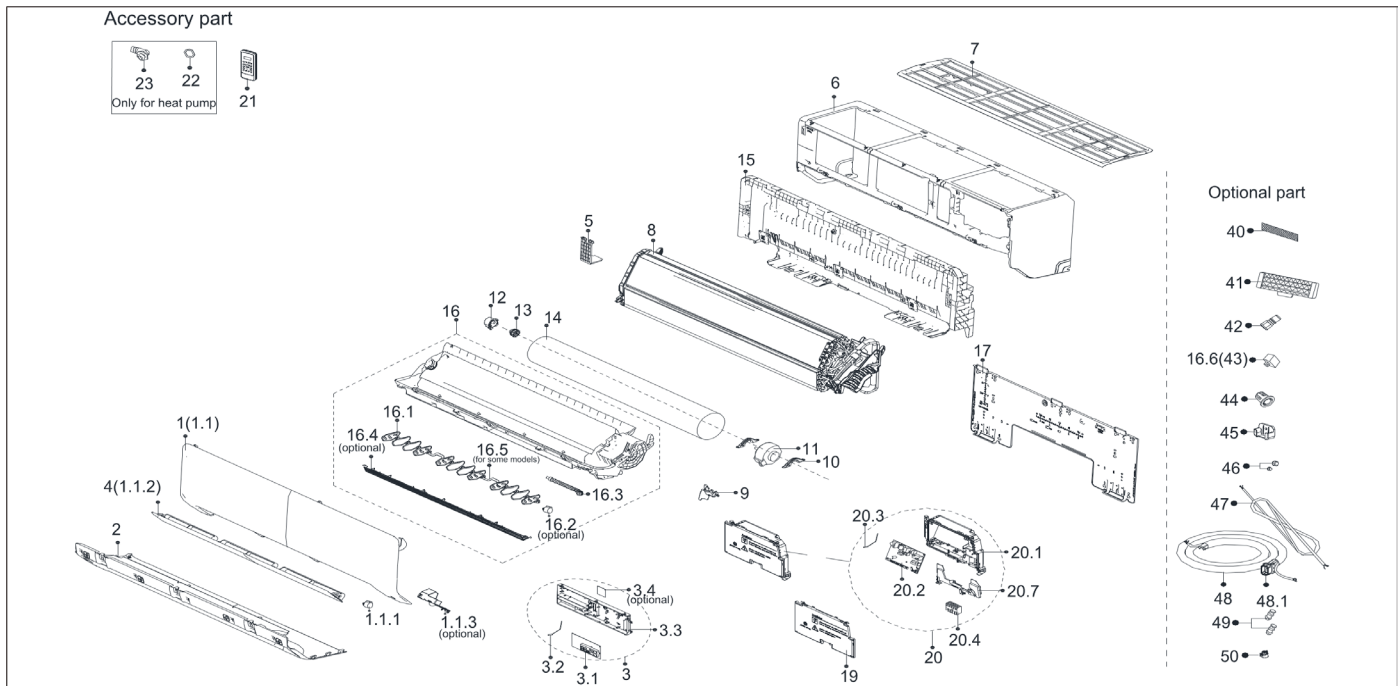

Exploded View

Model

CHF24CD(I)

ComfortStar®

EX_ID	Spare Parts Code	Part Name(EN)	Qty.	Price	Remarks
1	12122000027825	Panel assembly	1		
2	12122000027414	Panel assembly1	1		
3	17222000A60273	Display box subassembly	1		
3.1	17122000050213	Display board subassembly	1		
3.2	11201007003103	Room Temperature Sensor	1		
3.3	12122000026921	Display box	1		
5	12122000027407	Chassis support I	1		
6	12122000A85077	Panel frame assembly	1		
7	12122000027419	Filter filter subassembly	1		

8	15822000A18564	Evaporator assembly	1		
9	12122000027408	pipe clamp board	1		
10	12122000012959	Fixing board of fan motor	2		
11	11002015008646	Brushless DC Motor	1		
12	12122000000350	Bearing holder	1		
13	12622000000131	Bearing components	1		
14	12100102000716	Cross flow fan	1		
15	12122000027405	Chassis assembly(above)	1		
16	12122000027841	Chassis assembly(below)	1		
16.1	12122000027421	Horizontal louver	6		
16.1	12122000027423	Horizontal louver1	6		
16.2	11002010001486	Stepper motor	1		
16.3	12100501000032	Drain hose1	1		
16.4	12922000002131	Protective wire	1		
16.5	12122000027422	Connecting rod of louver	1		
17	12222000A06972	Installation plate subassembly	1		
19	12122000027418	Cover of electronic control box subassembly	1		
20	17222000033618	Electronic control box subassembly (Mid-and low-end)	1		
20.1	12122000027403	Electronic control box subassembly	1		
20.2	17122000051266	Main control board subassembly	1		
20.3	11201007003444	Pipe Temperature Sensor	1		
20.4	17400401000577	Wire joint	1		
20.7	12122000027404	Electrical Control Box holder	1		
21	17317000A63487	Remote controller	1		
22	12600701000039	seal ring	1		
23	12100509000061	Drain hose	1		
40	12100204000685	Air freshening filter	1		
42	15500209000002	Detection valve	1		
45	12122000029201	Bracket of remote Controller	1		
46	15500406000003	Copper nut	1		
46	15500406000010	Copper nut1	1		