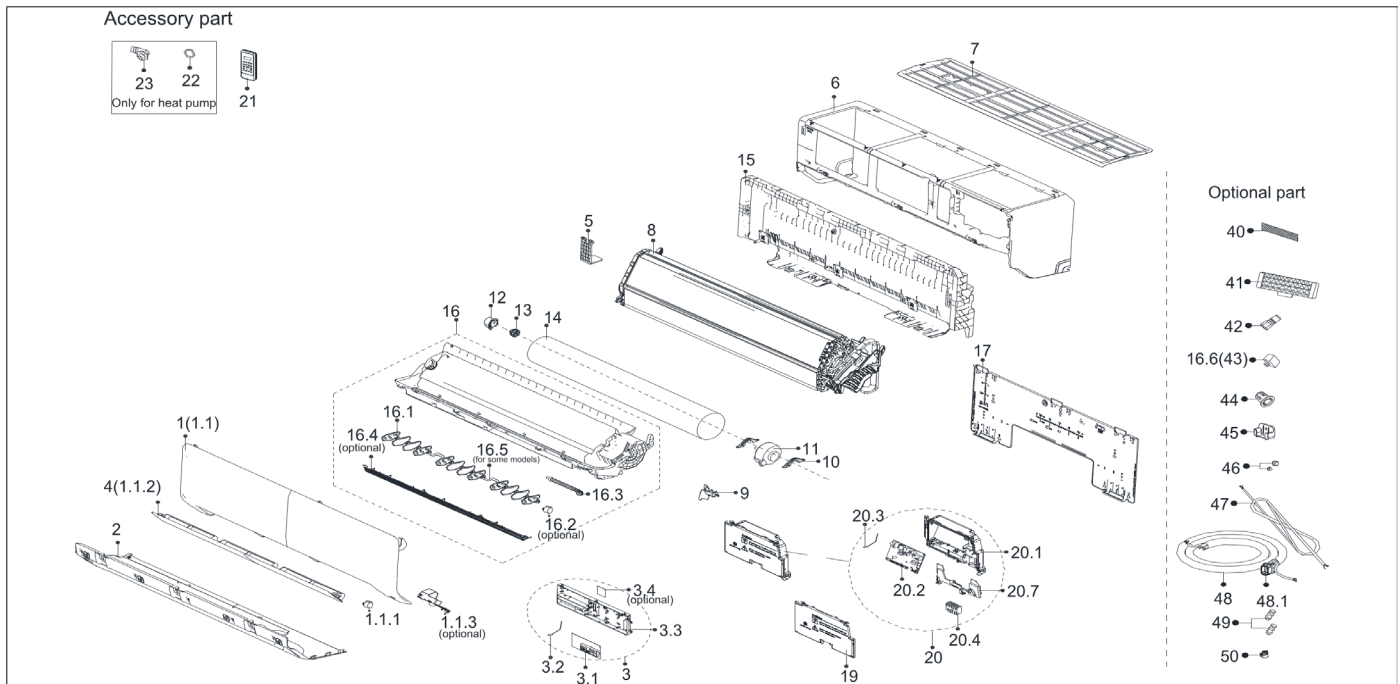

Exploded View

Model

CHF24CD(I)

ComfortStar®

EX_ID	Spare Parts Code	Part Name(EN)	Qty.	Price	Remarks
1	12122000027825	Panel assembly	1		
2	12122000027414	Panel assembly1	1		
3	17222000A60273	Display box subassembly	1		
3.1	17122000050213	Display board subassembly	1		
3.2	11201007003103	Room Temperature Sensor	1		
3.3	12122000026921	Display box	1		
5	12122000027407	Chassis support I	1		
6	12122000A85077	Panel frame assembly	1		
7	12122000027419	Filter filter subassembly	1		

8	15822000A18564	Evaporator assembly	1		
9	12122000027408	pipe clamp board	1		
10	12122000012959	Fixing board of fan motor	2		
11	11002015008646	Brushless DC Motor	1		
12	12122000000350	Bearing holder	1		
13	12622000000131	Bearing components	1		
14	12100102000716	Cross flow fan	1		
15	12122000027405	Chassis assembly(above)	1		
16	12122000027841	Chassis assembly(below)	1		
16.1	12122000027421	Horizontal louver	6		
16.1	12122000027423	Horizontal louver1	6		
16.2	11002010001486	Stepper motor	1		
16.3	12100501000032	Drain hose1	1		
16.4	12922000002131	Protective wire	1		
16.5	12122000027422	Connecting rod of louver	1		
17	12222000A06972	Installation plate subassembly	1		
19	12122000027418	Cover of electronic control box subassembly	1		
20	17222000033618	Electronic control box subassembly (Mid-and low-end)	1		
20.1	12122000027403	Electronic control box subassembly	1		
20.2	17122000051266	Main control board subassembly	1		
20.3	11201007003444	Pipe Temperature Sensor	1		
20.4	17400401000577	Wire joint	1		
20.7	12122000027404	Electrical Control Box holder	1		
21	17317000A63487	Remote controller	1		
22	12600701000039	seal ring	1		
23	12100509000061	Drain hose	1		
40	12100204000685	Air freshening filter	1		
42	15500209000002	Detection valve	1		
45	12122000029201	Bracket of remote Controller	1		
46	15500406000003	Copper nut	1		
46	15500406000010	Copper nut1	1		