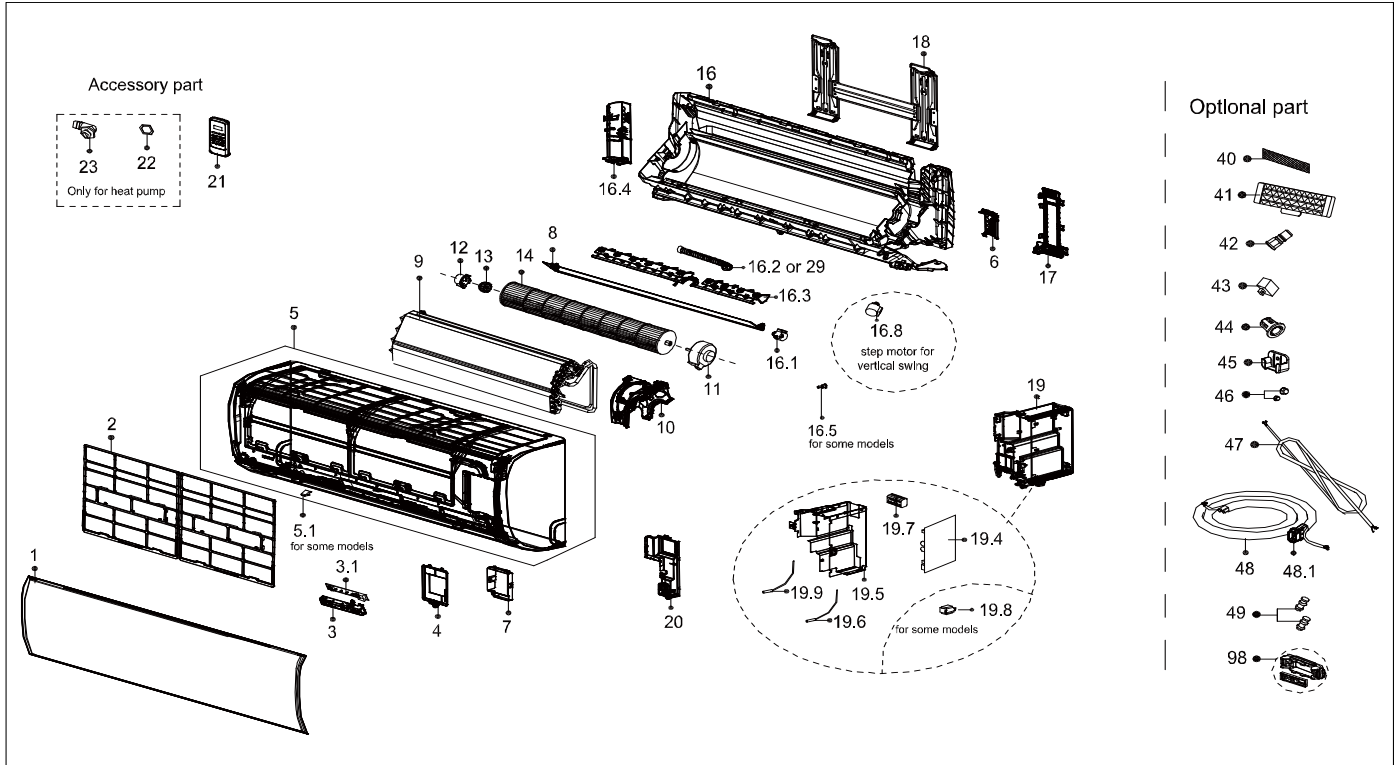

# Exploded View

Model      CLA12CA(I)

# ComfortStar®

EX_ID	Spare Parts Code	Part Name(EN)	Qty.	Price	Remarks
1	12122000013161	Panel assembly	1.0		
2	12122000015224	Air filter	2.0		
3	17222000011249	Display box assembly	1.0		
3.1	17122000022028	Display board assembly	1.0		
4	12122000013131	Cover of electrical equipment	1.0		
5	12122000013170	Panel frame assembly	1.0		
5.1	12122000013139	Screw cap	2.0		
6	12122000013140	Right cover of chassis	1.0		
7	12122000013141	Terminal cover assembly	1.0		

8	12122000013168	Horizontal louver assembly	1.0		
9	15822000008195	Evaporator assembly	1.0		
10	12122000013129	Fan motor cover	1.0		
11	11002012005527	Fan motor	1.0		
12	12122000000350	Bearing holder	1.0		
13	12622000000131	Bearing base	1.0		
14	12100102000044	Cross flow fan	1.0		
16	12122000013163	Chassis assembly	1.0		
16.1	11002010000143	Louver motor	1.0		
16.2	12100501000032	Drain hose	1.0		
16.3	12122000013167	Vertical vane	1.0		
16.4	12122000013123	Left cover of chassis	1.0		
16.5	12122000000344	Insulated axis	1.0		
17	12122000013136	Pipe clamp board	1.0		
18	12222000005844	Installation plate	1.0		
19	17222000034197	Electronic control box assembly	1.0		
19.4	17122000051885	Indoor main control board assembly	1.0		
19.5	12122000013001	Electronic installing box	1.0		
19.6	11201007003447	Pipe temperature sensor assembly	1.0		
19.7	17400401000094	Wire joint	1.0		
19.9	11201007003424	Ambient temperature sensor assembly	1.0		
20	12122000013132	Cover of electronic control box	1.0		
21	17317000008016	Remote Controller	1.0		
40	12100204000685	Air freshening filter	1.0		
46	15500406000016	Pipe nut or copper nut	1.0		
46	15500406000012	Pipe nut or copper nut	1.0		