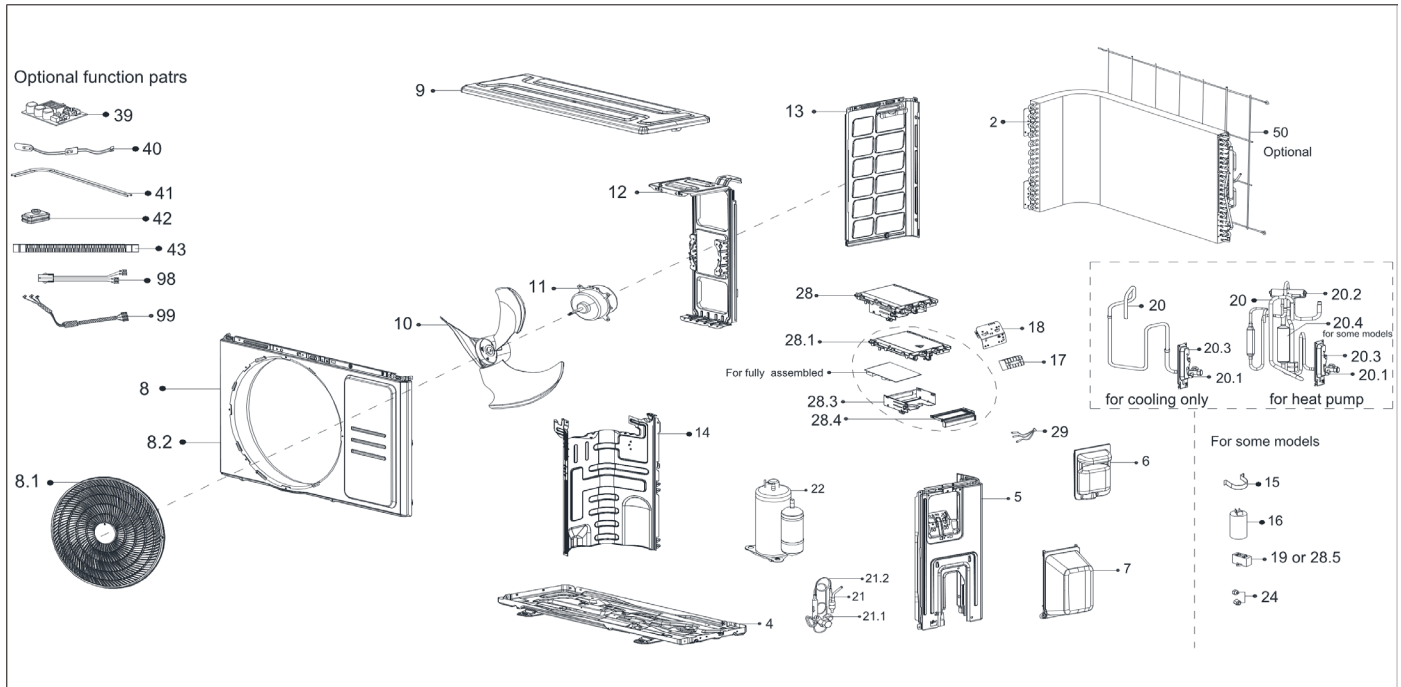

Exploded View

Model CLA12CA(O)

ComfortStar®

EX_ID	Spare Parts Code	Part Name(EN)	Qty.	Price	Remarks
2	15822000A17007	Condenser assembly	1		
4	12222000012131	Chassis assembly	1		
5	12222000012141	Right clapboard assembly	1		
6	12100701A00057	Big handle assembly	1		
7	12122000007150	Water collector	1		
8	12222000012137	Front panel assembly	1		
8.1	12122000024226	Air outlet grille	1		
8.2	12222000012138	Front panel	1		
9	12222000014305	Top cover assembly	1		

10	12100105000821	Axial flow fan	1		
11	11002015000396	Brushless DC Motor	1		
12	12222000012390	Supporter of fan motor	1		
13	12222000012135	Left supporter	1		
14	12222000013428	Partition board assembly	1		
17	17400401000075	Terminal	1		
18	12222000002259	Terminal board	1		
20	15422000016376	Gas valve assembly	1		
20.1	15500204000058	Gas valve	1		
20.3	12222000002571	Valve plate	1		
21	15422000016233	Liquid valve Assembly	1		
21.1	15500208000046	Liquid valve	1		
21.2	15122000024863	Capillary	1		
22	11103020005082	DC Inverter rotary compressor	1		
25	15111600A00020	Connecting pipe assembly	1		缺此零件图
28	17222000034199	Electronic control box subassembly	1		
28.1	12122000024223	Support of electronic control box	1		
28.3	12222000012106	Electronic installing box subassembly	1		
28.4	12122000024222	Fixing board	1		
29	11201011000067	Combination sensor	1		
50	12222000012385	Rear net	1		
99	17401203012697	Compressor wire subassembly	1		