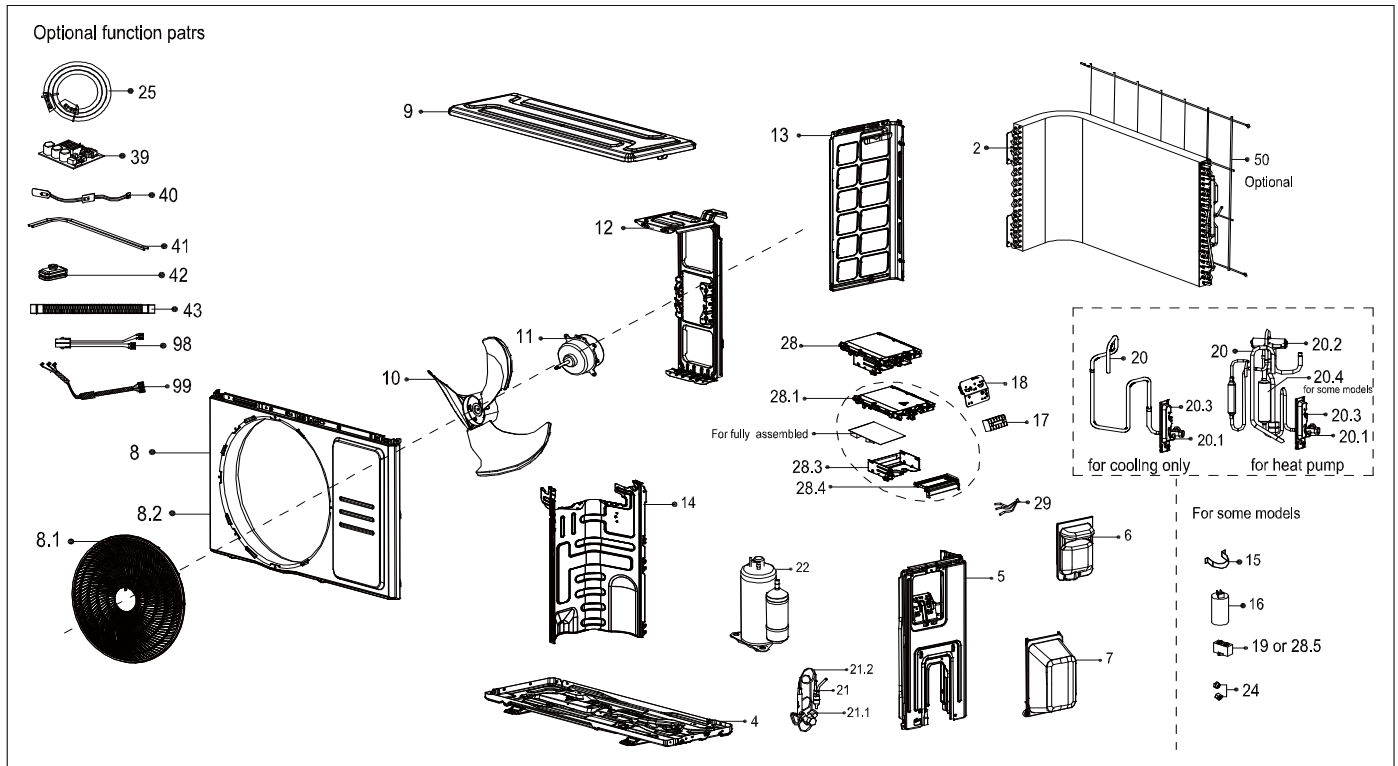

Exploded View

Model CLA12CA(O)

ComfortStar®

EX_ID	Spare Parts Code	Part Name(EN)	Qty.	Price	Remarks
2	15822000009657	Condenser assembly	1.0		
4	12222000012131	Chassis assembly	1.0		
5	12222000012141	Right clapboard	1.0		
6	12122000031166	Big handle	1.0		
7	12122000007150	Water collector	1.0		
8	12222000012137	Front panel assembly	1.0		
8.1	12122000024226	Air outlet grille	1.0		
8.2	12222000012138	Front panel	1.0		
9	12222000014305	Top cover assembly	1.0		

10	12100105000821	Axial flow fan	1.0		
11	11002015000396	Fan motor	1.0		
12	12222000012390	Supporter assembly of fan motor	1.0		
13	12222000012135	Left supporter	1.0		
14	12222000013428	Partition board	1.0		
17	17400401000075	Wire joint	1.0		
18	12222000002259	Supporting board	1.0		
20	15422000021557	4-ways valve assembly	1.0		
20.1	15500204000058	Gas valve	1.0		
20.3	12222000002571	Valve plate	1.0		
21	15422000016233	Liquid valve assembly	1.0		
21.1	15500208000046	Liquid valve	1.0		
21.2	15122000024863	Capillary	1.0		
22	11103020005082	Compressor	1.0		
24	15500406000016	Copper nut	1.0		
24	15500406000012	Copper nut	1.0		
28	17222000034199	Electronic control box subassembly	1.0		
28.1	12122000024223	Support of electronic control box	1.0		
28.3	12222000012106	Electronic installing box subassembly	1.0		
28.4	12122000024222	Fixing board	1.0		
29	11201011000067	Combination Sensor	1.0		
99	17401203012697	Compressor wire assembly	1.0		