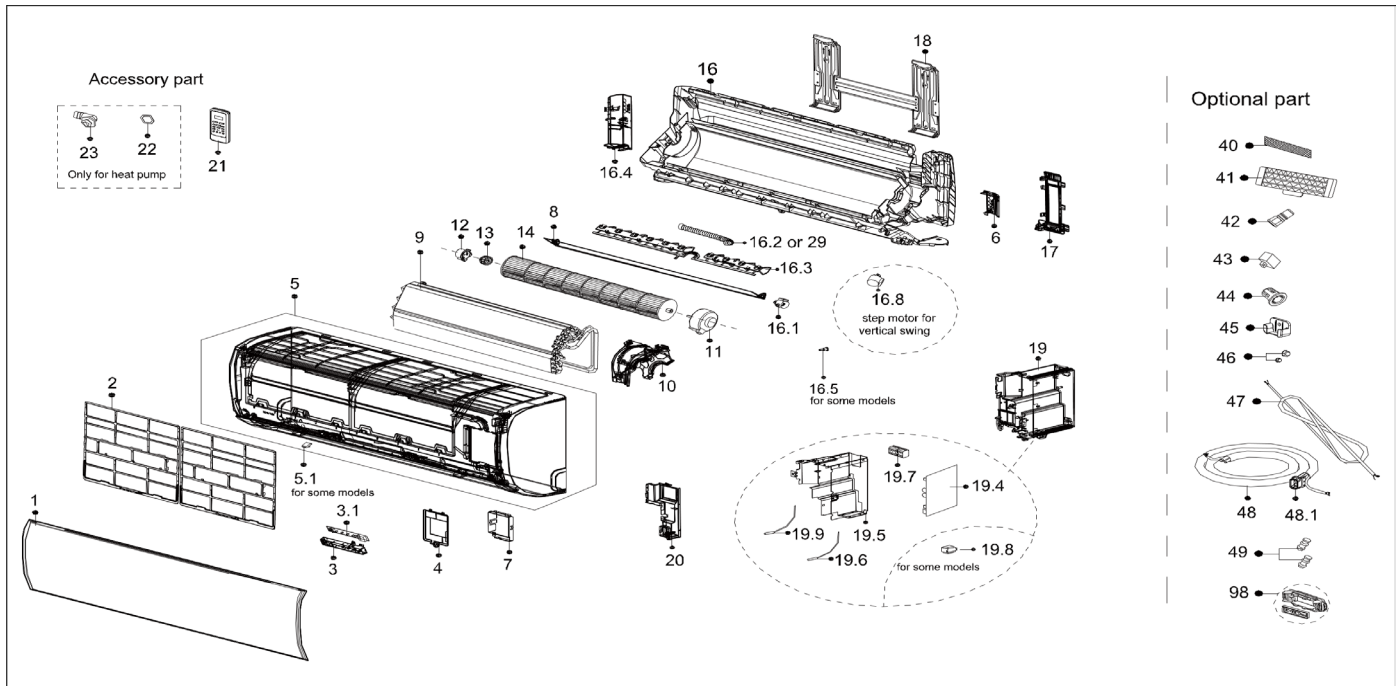

Exploded View

Model

CLA12CD(I)

ComfortStar®

EX_ID	Spare Parts Code	Part Name(EN)	Qty.	Price	Remarks
1	12122000A85421	Panel assembly	1		
2	12122000015224	Air filter	2		
3	17222000A18768	Display box subassembly	1		
3.1	17122000053593	Display board subassembly	1		
4	12122000013131	Cover of electrical equipment	1		
5	12122000013170	Panel frame assembly	1		
5.1	12122000013139	Screw Cap	2		
6	12122000013140	Front cover of chassis(right)	1		
7	12122000013141	Cover of electrical equipment subassembly	1		

8	12122000013168	Horizontal louver assembly	1		
9	15822000008195	Evaporator assembly	1		
10	12122000013129	Fan motor cover	1		
11	11002012001871	Single phase asynchronous motor	1		
12	12122000000350	Bearing holder	1		
13	12622000000131	Bearing components	1		
14	12100102000044	Cross flow fan	1		
16	12122000013163	Chassis assembly	1		
16.1	11002010000143	Stepper motor	1		
16.2	12100501000032	Drain hose	1		
16.3	12122000013167	Horizontal louver	1		
16.4	12122000013123	Front cover of chassis(left)	1		
16.5	12122000000344	Insulated axis	1		
17	12122000013136	pipe clamp board	1		
18	12222000005844	Installation plate	1		
19	17222000034198	Electronic control box subassembly (Mid-and low-end)	1		
19.4	17122000051886	Main control board subassembly	1		
19.5	12122000013001	Electronic control box subassembly	1		
19.6	11201007003447	Pipe Temperature Sensor	1		
19.7	17400401000094	Terminal	1		
19.9	11201007003424	Room Temperature Sensor	1		
20	12122000013132	Electrical Control Box Cover Subassembly	1		
21	17317000A62485	Remote controller	1		
40	12100204000685	Air freshening filter	1		
47	17401203A00145	Indoor and Outdoor Junction Cable	1		