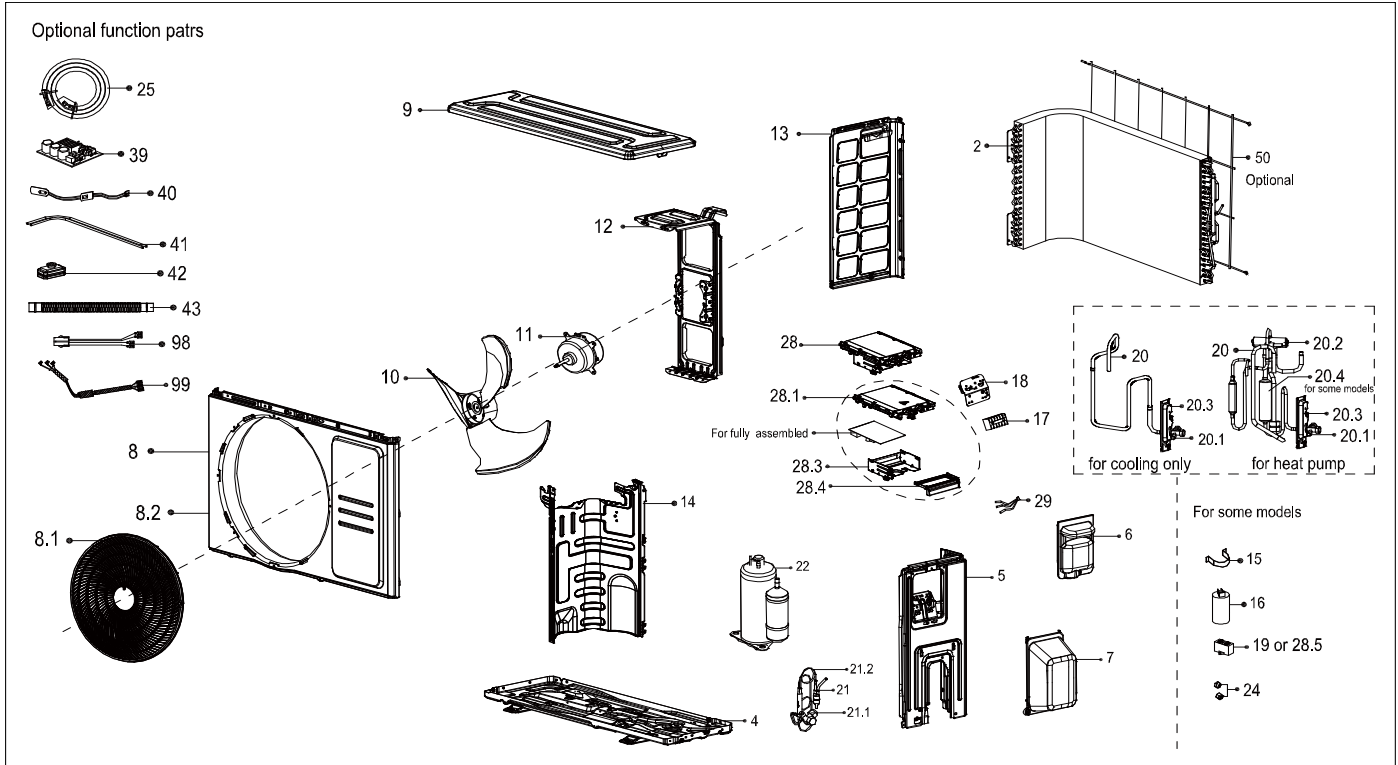

Exploded View

Model

CLA12CD(O)

ComfortStar®

EX_ID	Spare Parts Code	Part Name(EN)	Qty.	Price	Remarks
2	15822000009657	Condenser assembly	1.0		
4	12222000012131	Chassis assembly	1.0		
5	12222000012141	Right clapboard	1.0		
6	12122000031166	Big handle	1.0		
7	12122000007150	Water collector	1.0		
8	12222000012137	Front panel assembly	1.0		
8.1	12122000024226	Air outlet grille	1.0		
8.2	12222000012138	Front panel	1.0		
9	12222000014305	Top cover assembly	1.0		

10	12100105000821	Axial flow fan	1.0		
11	11002015000396	Fan motor	1.0		
12	12222000012390	Supporter assembly of fan motor	1.0		
13	12222000012135	Left supporter	1.0		
14	12222000012266	Partition board	1.0		
17	17400401000075	Wire joint	1.0		
18	12222000002259	Supporting board	1.0		
20	15422000021557	4-ways valve assembly	1.0		
20.1	15500204000058	Gas valve	1.0		
20.3	12222000002571	Valve plate	1.0		
21	15422000016233	Liquid valve assembly	1.0		
21.1	15500208000046	Liquid valve	1.0		
21.2	15122000024863	Capillary	1.0		
22	11103020005082	Compressor	1.0		
24	15500406000016	Copper nut	1.0		
24	15500406000012	Copper nut	1.0		
28	17222000034498	Electronic control box subassembly	1.0		
28.1	12122000024223	Support of electronic control box	1.0		
28.3	12222000012106	Electronic installing box subassembly	1.0		
28.4	12122000024222	Fixing board	1.0		
29	11201011000067	Combination Sensor	1.0		
99	17401203012697	Compressor wire assembly	1.0		