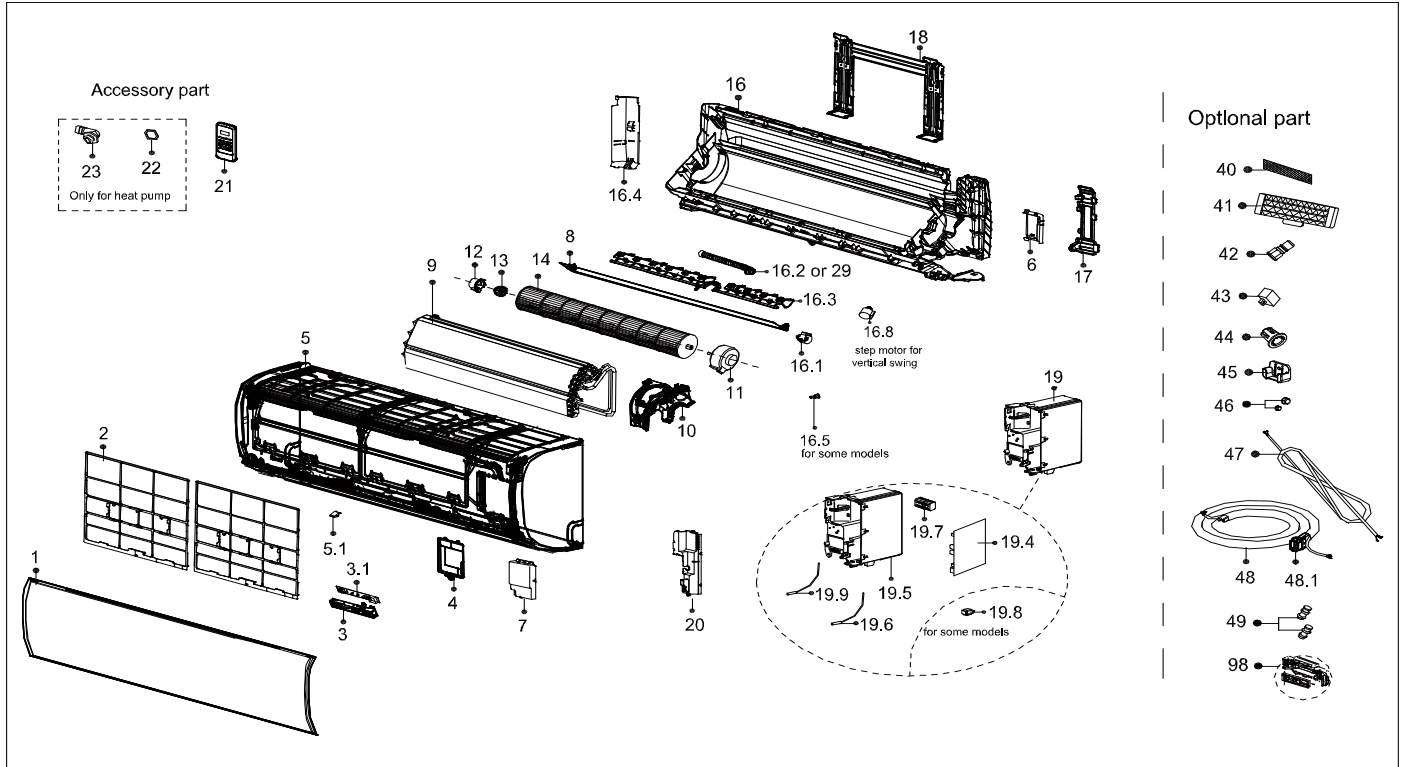

# Exploded View

Model

CLA18CD(I)

ComfortStar®

EX_ID	Spare Parts Code	Part Name(EN)	Qty.	Price	Remarks
1	12122000013173	Panel assembly	1.0		
2	12100204001559	Air filter	2.0		
3	17222000011249	Display box assembly	1.0		
3.1	17122000022028	Display board assembly	1.0		
4	12122000013131	Cover of electrical equipment	1.0		
5	12122000013179	Panel frame assembly	1.0		
5.1	12122000013139	Screw cap	2.0		
6	12122000013175	Right cover of chassis	1.0		
7	12122000013141	Terminal cover assembly	1.0		

8	12122000013187	Horizontal louver assembly	1.0		
9	15822000008178	Evaporator assembly	1.0		
10	12122000013176	Fan motor cover	1.0		
11	11002012019562	Fan motor	1.0		
12	12122000000350	Bearing holder	1.0		
13	12622000000131	Bearing base	1.0		
14	12100102000131	Cross flow fan	1.0		
16	12122000013181	Chassis assembly	1.0		
16.1	11002010000143	Louver motor	1.0		
16.2	12100501000032	Drain hose	1.0		
16.3	12122000013183	Vertical vane	1.0		
16.4	12122000013186	Left cover of chassis	1.0		
16.5	12122000000344	Insulated axis	1.0		
17	12122000013178	Pipe clamp board	1.0		
18	12222000005866	Installation plate	1.0		
19	17222000034475	Electronic control box assembly	1.0		
19.4	17122000052230	Indoor main control board assembly	1.0		
19.5	12122000013001	Electronic installing box	1.0		
19.6	11201007003445	Pipe temperature sensor assembly	1.0		
19.7	17400401000094	Wire joint	1.0		
19.9	11201007003424	Ambient temperature sensor assembly	1.0		
20	12122000013132	Cover of electronic control box	1.0		
21	17317000008015	Remote Controller	1.0		
40	12100204000685	Air freshening filter	1.0		
46	15500406000016	Pipe nut or copper nut	1.0		
46	15500406000012	Pipe nut or copper nut	1.0		