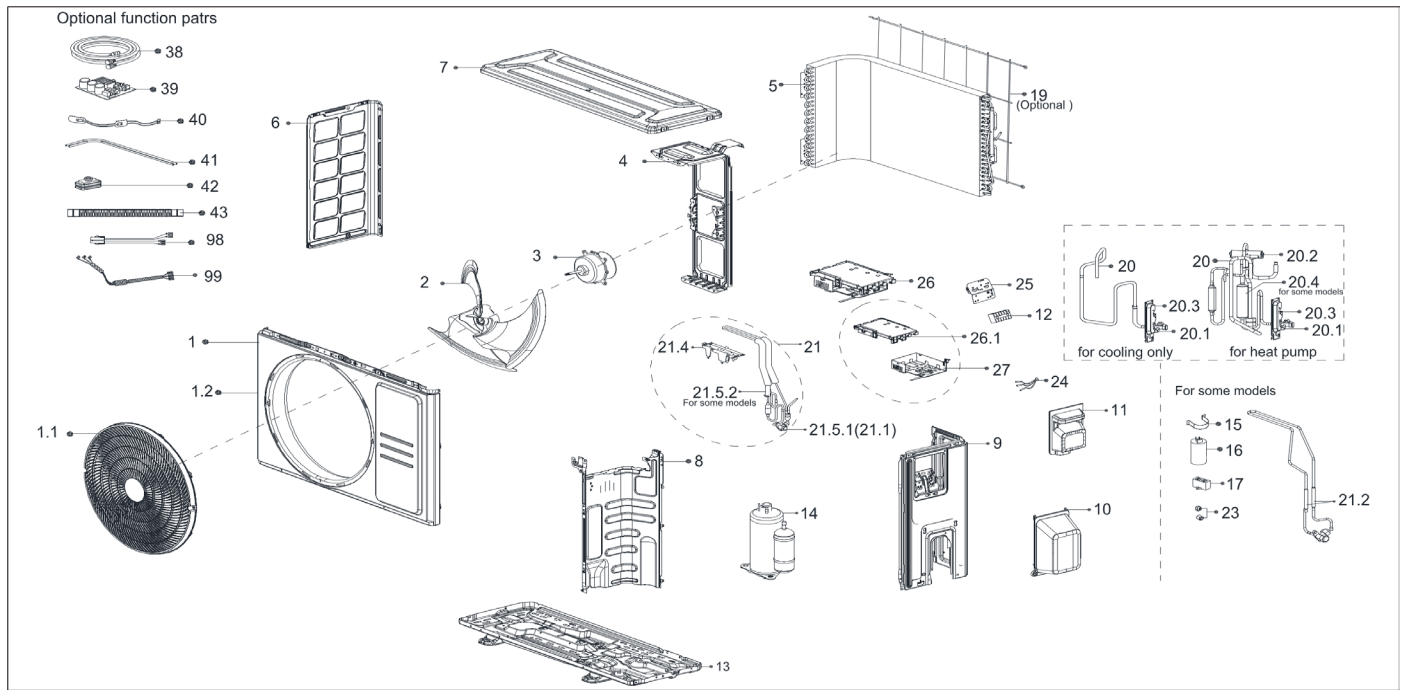

# Exploded View

Model      CLA18CD(O)

**ComfortStar®**

EX_ID	Spare Parts Code	Part Name(EN)	Qty.	Price	Remarks
1	12222000013304	Front panel assembly	1		
1.1	12122000026241	Air outlet grille	1		
1.2	12222000013305	Front panel	1		
2	12100105000961	Axial flow fan	1		
3	11002012035134	Single phase asynchronous motor	1		
4	12222000013233	Supporter of fan motor	1		
5	15822000A17820	Condenser assembly	1		
6	12222000013238	Left supporter	1		
7	12222000013240	Top cover assembly	1		

8	12222000013232	Partition board	1		
9	12222000013225	Right clapboard assembly	1		
10	12122000007150	Water collector	1		
11	12122000027482	Big handle	1		
12	17400401000075	Terminal	1		
13	12222000013228	Chassis assembly	1		
14	11103020005082	DC Inverter rotary compressor	1		
17	17400101A00491	Fan motor capacitor	1		
19	12222000015606	Rear net	1		
20	15422000019372	Gas valve assembly	1		
20.1	15500204000058	Gas valve	1		
20.3	12222200005738	Valve plate	1		
21	15422000019535	Liquid valve assembly	1		
21.1	15500208000028	Liquid valve	1		
21.4	12122000008879	U-Typed Support with Copper Pipe	1		
24	11201011000187	Combination sensor	1		
25	12222000002259	Terminal board	1		
26	17222000034477	Electronic control box subassembly	1		
26.1	12122000008999	Electronic installing box	1		
27	12222000003559	Electronic installing box	1		
38	15111600A00020	Connecting pipe assembly	1		
99	17401203012697	Compressor wire subassembly	1		