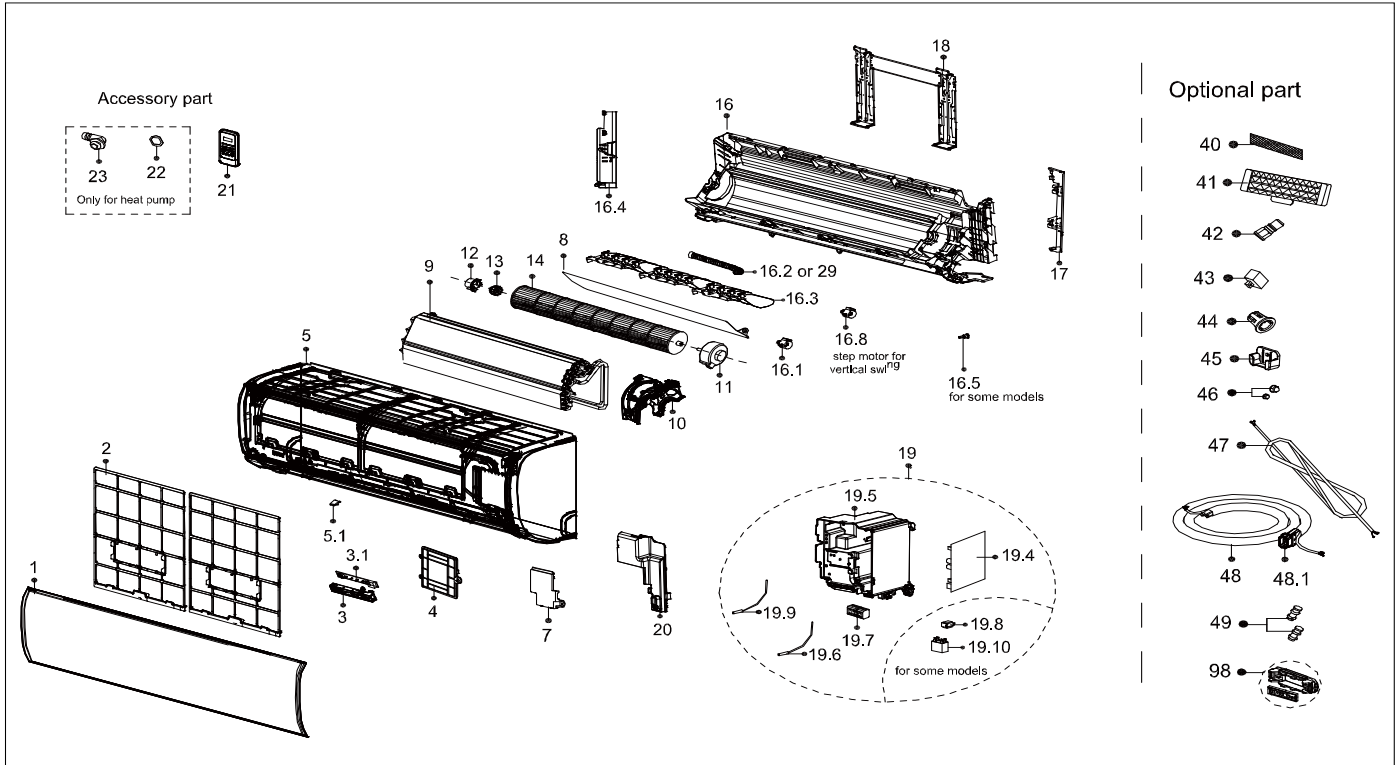

Exploded View

Model

CLA24CD(I)

ComfortStar®

EX_ID	Spare Parts Code	Part Name(EN)	Qty.	Price	Remarks
1	12122000013351	Panel assembly	1.0		
2	12122000015222	Air filter	2.0		
3	17222000011249	Display box assembly	1.0		
3.1	17122000022028	Display board assembly	1.0		
4	12122000013357	Cover of electrical equipment	1.0		
5	12122000013353	Panel frame assembly	1.0		
5.1	12122000013355	Screw cap	2.0		
7	12122000013350	Terminal cover assembly	1.0		
8	12122000013348	Horizontal louver assembly	1.0		

9	15822000008281	Evaporator assembly	1.0		
10	12122000013349	Fan motor cover	1.0		
11	11002015014771	Fan motor	1.0		
12	12122000000350	Bearing holder	1.0		
13	12622000000131	Bearing base	1.0		
14	12100102000002	Cross flow fan	1.0		
16	12122000020045	Chassis assembly	1.0		
16.1	11002010000049	Louver motor	1.0		
16.2	12100501000032	Drain hose	1.0		
16.3	12122000013343	Vertical vane	3.0		
16.4	12122000013342	Left cover of chassis	1.0		
16.5	12122000000344	Insulated axis	1.0		
17	12122000013346	Pipe clamp board	1.0		
18	12222000005965	Installation plate	1.0		
19	17222000034481	Electronic control box assembly	1.0		
19.4	17122000052237	Indoor main control board assembly	1.0		
19.5	12122000020046	Electronic installing box	1.0		
19.6	11201007003447	Pipe temperature sensor assembly	1.0		
19.7	17400401000006	Wire joint	1.0		
19.9	11201007003424	Ambient temperature sensor assembly	1.0		
20	12122000013356	Cover of electronic control box	1.0		
21	17317000008015	Remote Controller	1.0		
40	12100204000685	Air freshening filter	1.0		
46	15500406000010	Pipe nut or copper nut	1.0		
46	15500406000003	Pipe nut or copper nut	1.0		