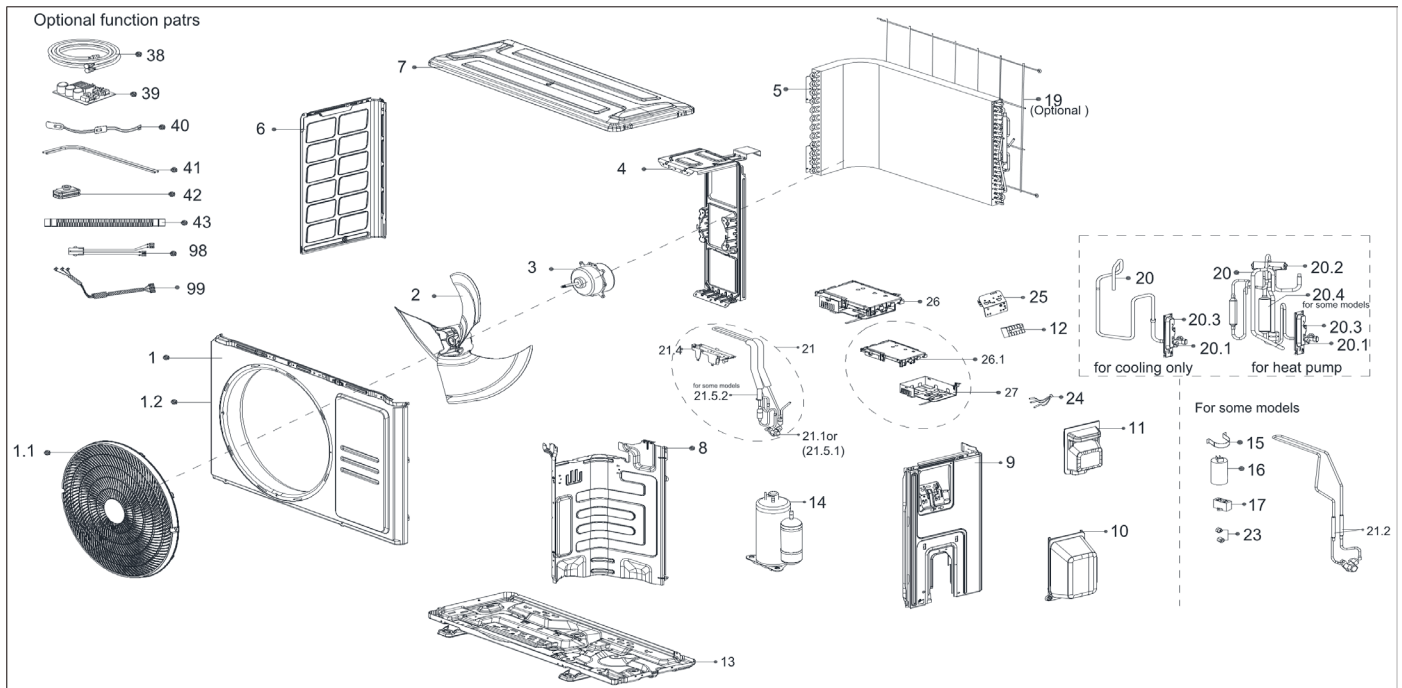

Exploded View

Model CLA24CD(O)

ComfortStar®

EX_ID	Spare Parts Code	Part Name(EN)	Qty.	Price	Remarks
1	12222000013385	Front panel assembly	1		
1.1	12122000026241	Air outlet grille	1		
1.2	12222000013386	Front panel	1		
2	12100105000881	Axial flow fan	1		
3	11002015000325	Brushless DC Motor	1		
4	12222000013200	Supporter of fan motor	1		
5	15822000A17839	Condenser assembly	1		
6	12222000013197	Left supporter	1		
7	12222000013193	Top cover assembly	1		

8	12222000013208	Partition board	1		
9	12222000013190	Right clapboard assembly	1		
10	12122000007150	Water collector	1		
11	12122000027482	Big handle	1		
12	17400401000075	Terminal	1		
13	12222000013204	Chassis assembly	1		
14	11103020006440	DC Inverter rotary compressor	1		
19	12222000013667	Rear net	1		
20	15422000018993	Gas valve assembly	1		
20.1	15500204000502	Gas valve	1		
20.3	12222200005738	Valve plate	1		
21	15422000018994	Liquid valve assembly	1		
21.1	15500208000286	Liquid valve	1		
21.4	12122000008879	U-Typed Support with Copper Pipe	1		
24	11201011000187	Combination sensor	1		
25	12222000002259	Terminal board	1		
26	17222000034482	Electronic control box subassembly	1		
26.1	12122000008999	Electronic installing box	1		
27	12222000003559	Electronic installing box	1		
38	15111600A00018	Connecting pipe assembly	1		
99	17401203012697	Compressor wire subassembly	1		