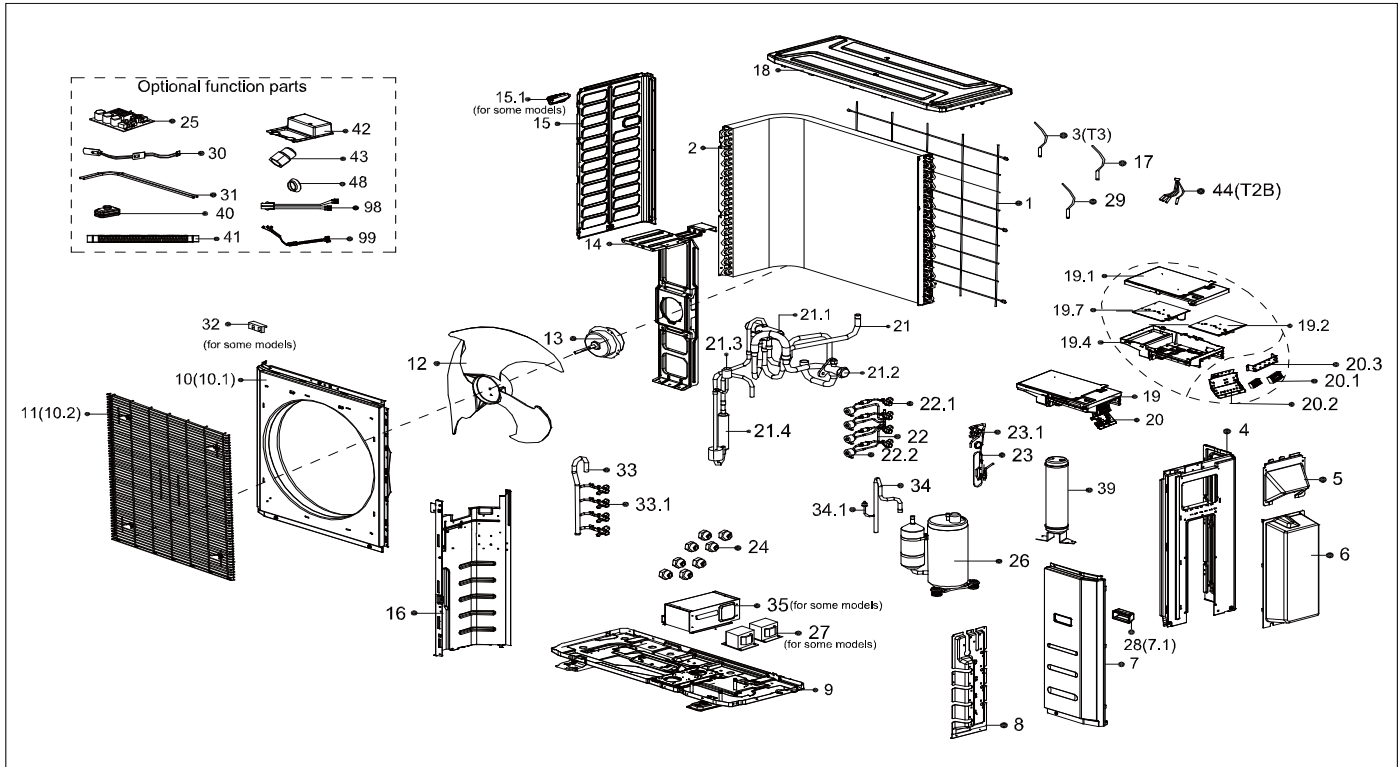

# Exploded View

Model

CMZ-48-4Z

ComfortStar®

EX_ID	Spare Parts Code	Part Name(EN)	Qty.	Price	Remarks
1	12222000006604	Rear net	1		
2	15822000009578	Condenser assembly	1		
3	11201007003442	Pipe Temperature Sensor	1		
4	12222000012226	Rear right clapboard assembly	1		
5	12222000011085	Big handle assembly	1		
6	12122300000110	Water collector	1		
7	12222500A00135	Front right clapboard assembly	1		
7.1	12100702000038	handle	1.0		
8	12222000005282	Valve plate	1		

9	12222000005267	Chassis assembly	1		
10	12222000A01431	Front panel	1		
11	12222000014845	Air outlet grille	1		
12	12100105000084	Axial flow fan	1		
13	11002015000247	Brushless DC Motor	1		
14	12222500000547	Supporter subassembly of fan motor	1		
15	12222000006665	Left side plate assembly of cabinet	1		
15.1	12100701000033	Small handle	1.0		
16	12222200001156	Partition board assembly	1		
17	11201007003448	Room Temperature Sensor	1		
18	12222500000587	Top cover assembly	1		
19	17222300002648	Electronic control box subassembly	1		
19.1	12122000006905	Cover of electronic control box	1.0		
19.2	17122300003973	Main control board subassembly	1.0		
19.4	12122300000170	Electronic installing box	1.0		
19.7	17122000052007	Inverter module subassembly	1.0		
20	17222300000790	Terminal board subassembly	1		
20.1	17400401000084	Terminal	1.0		
20.1	17400401000135	Terminal	1.0		
20.2	12222300000033	Terminal board	1.0		
20.3	12222300000032	Terminal board	1.0		
21	15422000019432	4-way Valve Assembly	1		
21.1	15500216000361	4-way valve	1.0		
21.2	15500204000049	Gas valve	1.0		
21.3	17400516000851	Pressure switch	1.0		
21.4	15122000027837	Muffler subassembly	1.0		
22	15422300000364	Liquid valve assembly	1		
22.1	15500208000028	Liquid valve	4.0		
22.2	15500213000046	Electronic expansion valve subassembly	4.0		
23	15422000016293	Liquid valve assembly	1		
23.1	15500208000047	Liquid valve	1.0		
24	15500406000010	Copper nut	3		
24	15500406000012	Copper nut	1		
24	15500406000016	Copper nut	4		