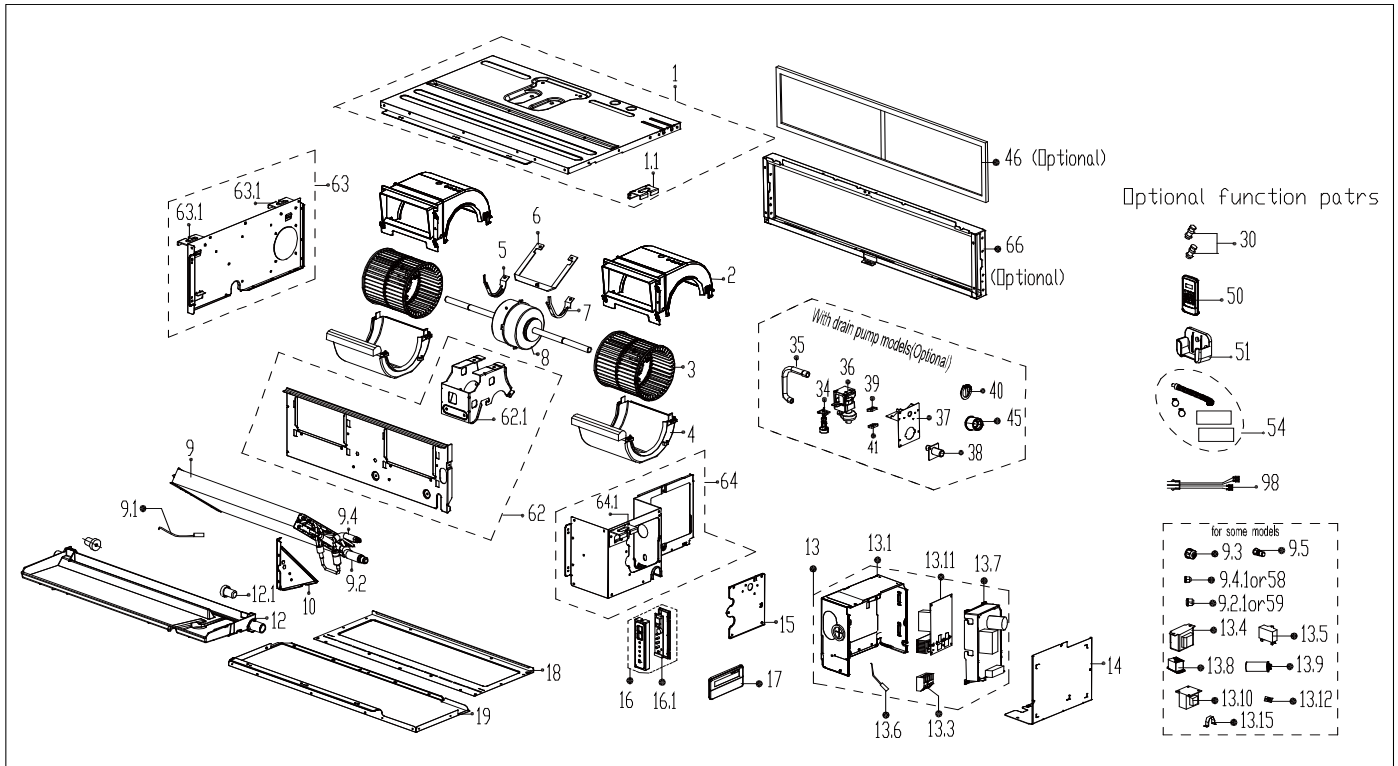

Exploded View

Model

CPA-09B

ComfortStar®

EX_ID	Spare Parts Code	Part Name(EN)	Qty.	Price	Remarks
1	12223000010324	Chassis subassembly	1		
1.1	12223000012926	Hook	1.0		
2	12123000001180	Top volute subassembly	2		
3	12100103000804	centrifuge fan	2		
4	12123000002303	Top volute subassembly	2		
5	12222500000253	Fan motor axes clamp (left)	1		
6	12223000010427	Fan motor fixing board	1		
7	12222500000255	Fan motor axes clamp (right)	1		
8	11002015008306	Brushless DC Motor	1		