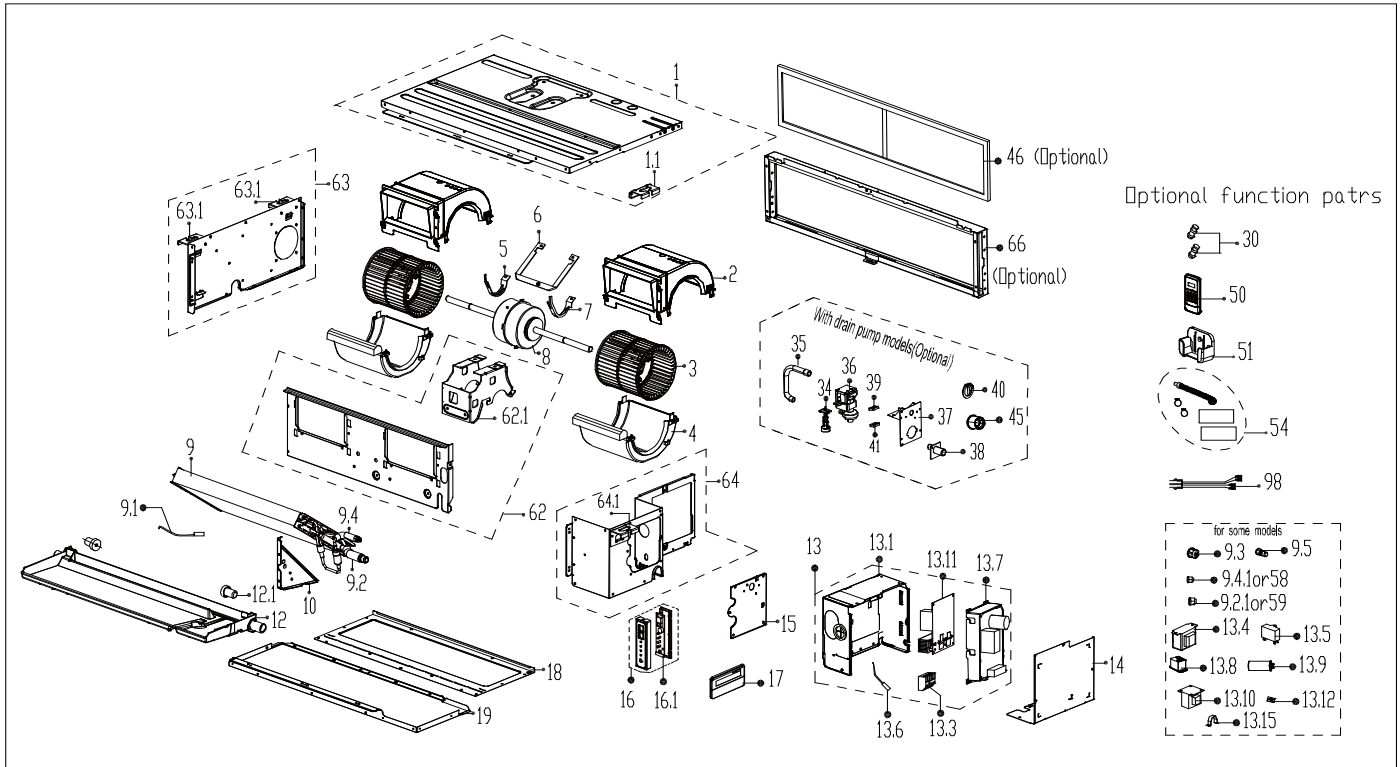

# Exploded View

Model CPA-12B

ComfortStar®

EX_ID	Spare Parts Code	Part Name(EN)	Qty.	Price	Remarks
1	12223000010324	Chassis subassembly	1		
1.1	12223000012926	Hook	1.0		
2	12123000001180	Top volute subassembly	2		
3	12100103000804	centrifuge fan	2		
4	12123000002303	Top volute subassembly	2		
5	12222500000253	Fan motor axes clamp (left)	1		
6	12223000010427	Fan motor fixing board	1		
7	12222500000255	Fan motor axes clamp (right)	1		
8	11002015008306	Brushless DC Motor	1		