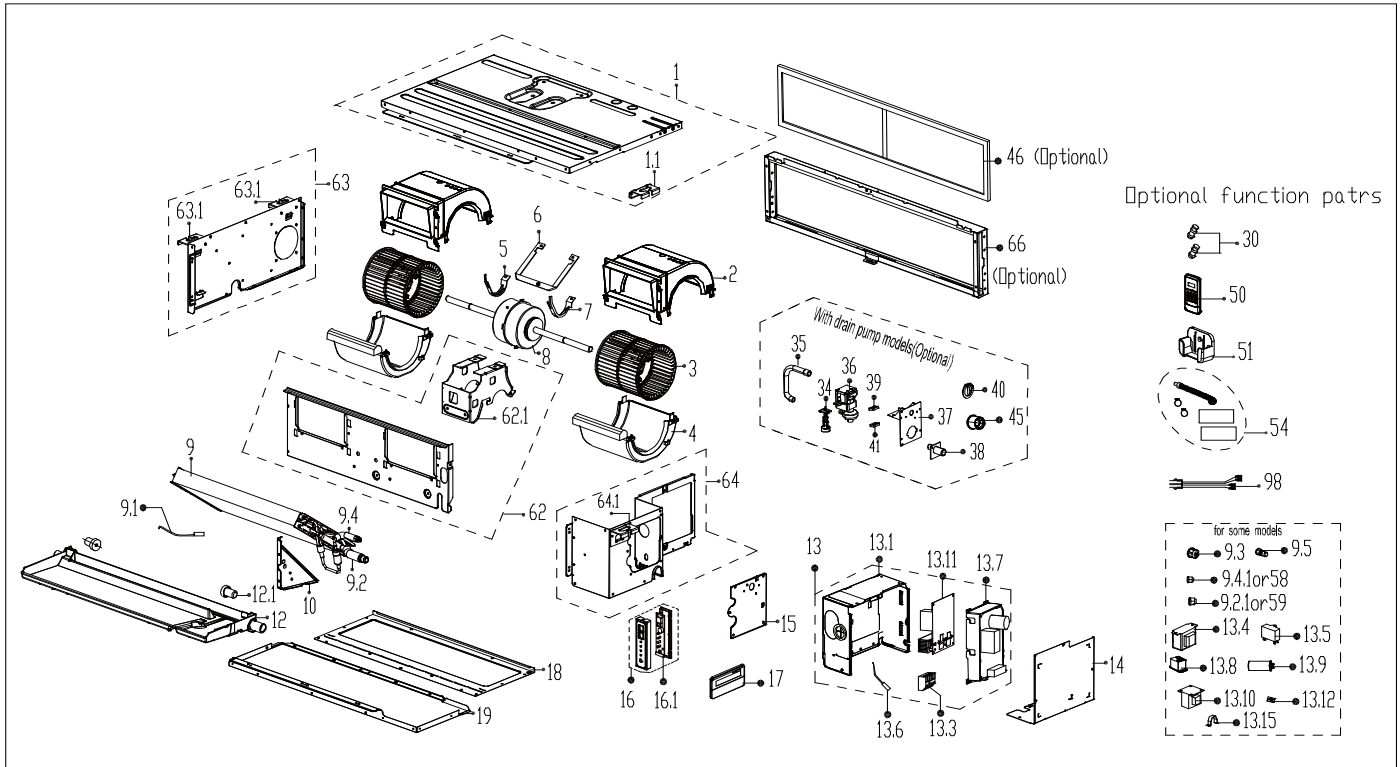

Exploded View

Model CPA-12B

ComfortStar®

EX_ID	Spare Parts Code	Part Name(EN)	Qty.	Price	Remarks
1	12223000010324	Chassis subassembly	1		
1.1	12223000012926	Hook	1.0		
2	12123000001180	Top volute subassembly	2		
3	12100103000804	centrifuge fan	2		
4	12123000002303	Top volute subassembly	2		
5	12222500000253	Fan motor axes clamp (left)	1		
6	12223000010427	Fan motor fixing board	1		
7	12222500000255	Fan motor axes clamp (right)	1		
8	11002015008306	Brushless DC Motor	1		