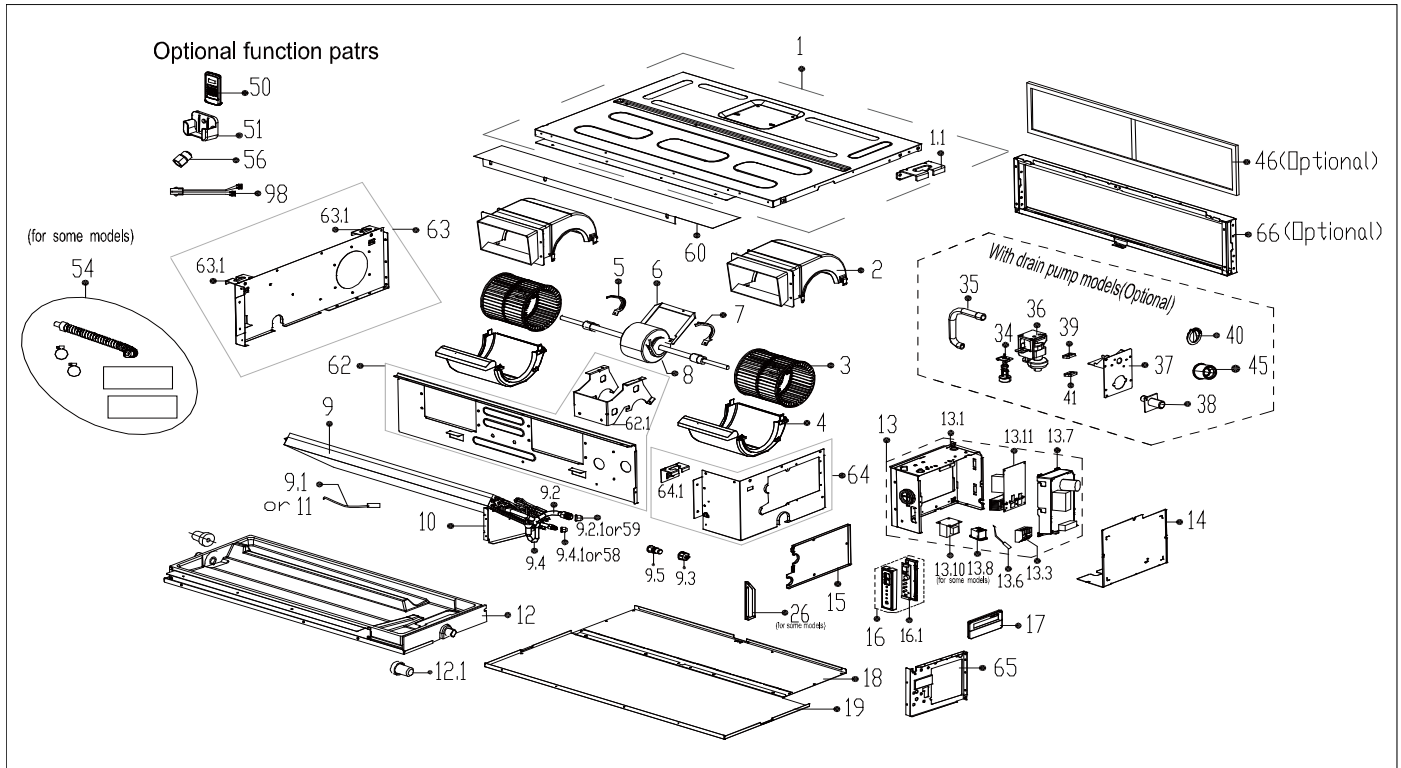

Exploded View

Model CPA-18B

ComfortStar®

EX_ID	Spare Parts Code	Part Name(EN)	Qty.	Price	Remarks
1	12223000007007	Chassis subassembly	1		
1.1	12223000012926	Hook	1.0		
2	12123000000801	top volute	2		
3	12100103000584	centrifuge fan	2		
4	12123000002522	Lower volute assembly	2		
5	12222500000253	Fan motor axes clamp (left)	1		
6	12223000000537	Fan motor fixing board	1		
7	12222500000255	Fan motor axes clamp (right)	1		
8	11002015002521	Brushless DC Motor	1		