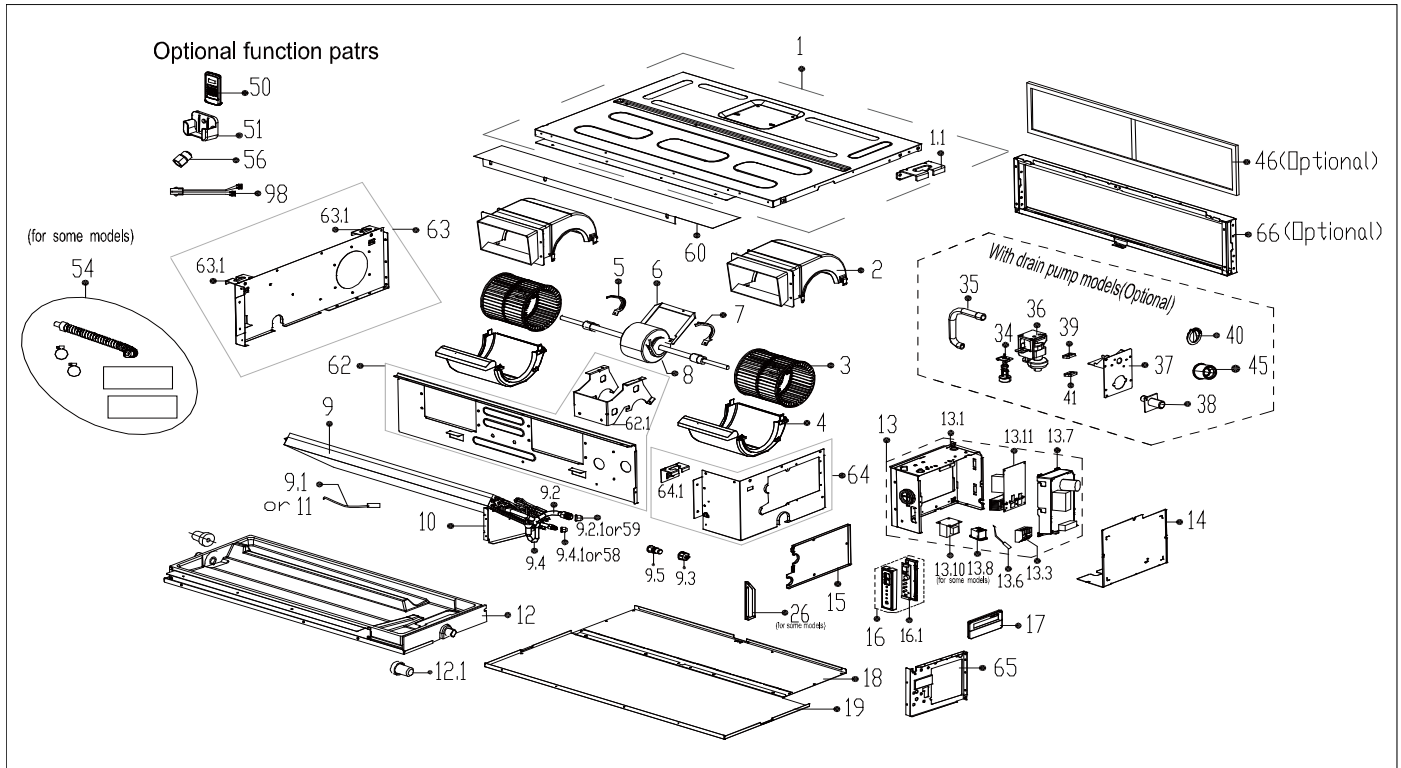

# Exploded View

Model CPA-18B

ComfortStar®

EX_ID	Spare Parts Code	Part Name(EN)	Qty.	Price	Remarks
1	12223000007007	Chassis subassembly	1		
1.1	12223000012926	Hook	1.0		
2	12123000000801	top volute	2		
3	12100103000584	centrifuge fan	2		
4	12123000002522	Lower volute assembly	2		
5	12222500000253	Fan motor axes clamp (left)	1		
6	12223000000537	Fan motor fixing board	1		
7	12222500000255	Fan motor axes clamp (right)	1		
8	11002015002521	Brushless DC Motor	1		