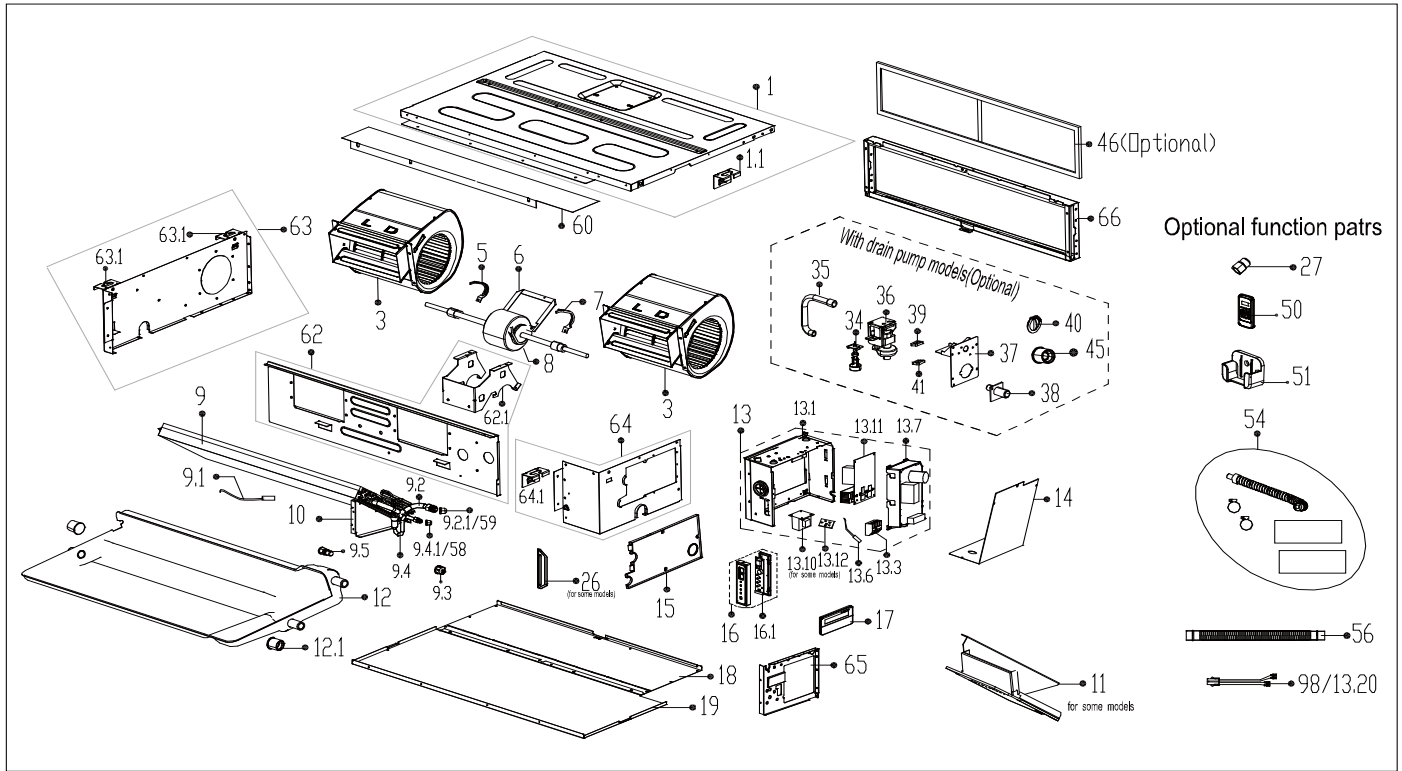

# Exploded View

Model

CPA-24B

ComfortStar®

EX_ID	Spare Parts Code	Part Name(EN)	Qty.	Price	Remarks
1	12223000011153	Chassis subassembly	1		
1.1	12223000012926	Hook	1.0		
3	12200101000194	centrifuge fan assembly	2		
5	12222500000253	Fan motor axes clamp (left)	1		
6	12223000000537	Fan motor fixing board	1		
7	12222500000255	Fan motor axes clamp (right)	1		
8	11002015002521	Brushless DC Motor	1		
9	15823000004563	Evaporator assembly	1		
9.1	11201007000136	Pipe Temperature Sensor	1.0		