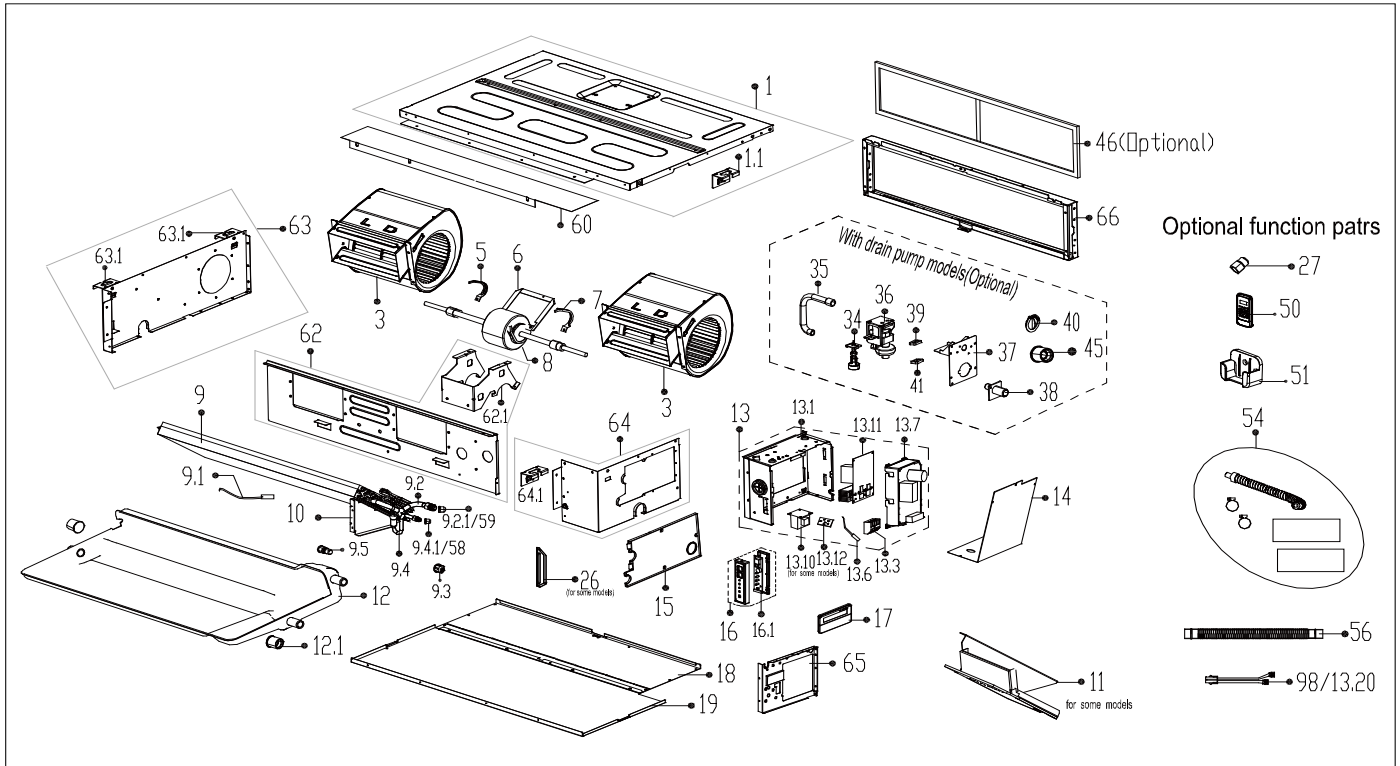

# Exploded View

Model

CPA-36DUB

ComfortStar®

EX_ID	Spare Parts Code	Part Name(EN)	Qty.	Price	Remarks
1	12223000011149	Chassis subassembly	1		
1.1	12223000012926	Hook	1.0		
3	12200101000173	centrifuge fan assembly	2		
5	12222500000253	Fan motor axes clamp (left)	1		
6	12223000006639	Fan motor fixing board	1		
7	12222500000255	Fan motor axes clamp (right)	1		
8	11002015002541	Brushless DC Motor	1		
9	15823000004564	Evaporator assembly	1		
9.1	11201007000136	Pipe Temperature Sensor	1.0		