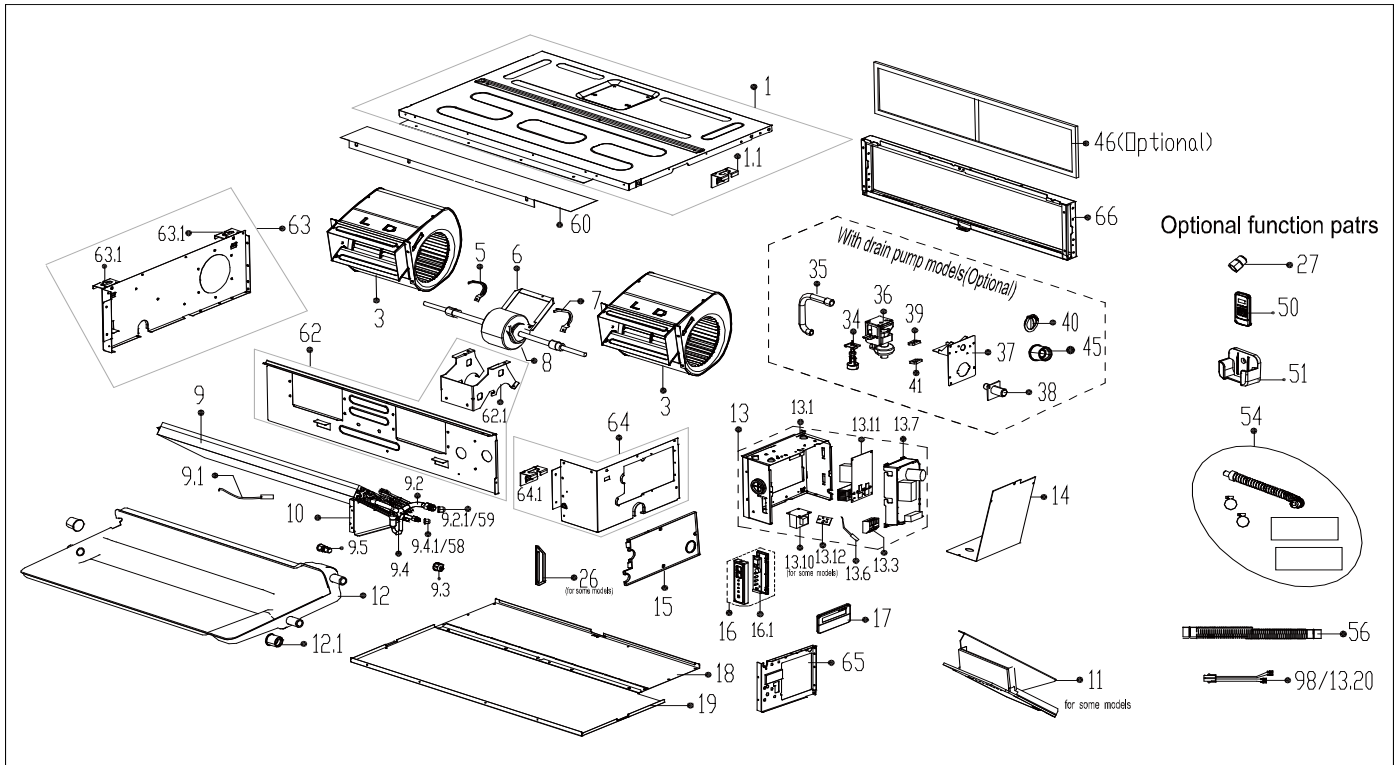

Exploded View

Model

CPA-48DUB

ComfortStar®

EX_ID	Spare Parts Code	Part Name(EN)	Qty.	Price	Remarks
1	12223000011157	Chassis subassembly	1		
1.1	12223000012926	Hook	1.0		
3	12200101000193	centrifuge fan assembly	2		
5	12222500000253	Fan motor axes clamp (left)	1		
6	12223000006639	Fan motor fixing board	1		
7	12222500000255	Fan motor axes clamp (right)	1		
8	11002015003861	Brushless DC Motor	1		
9	15823000004611	Evaporator assembly	1		
9.1	11201007000136	Pipe Temperature Sensor	1.0		