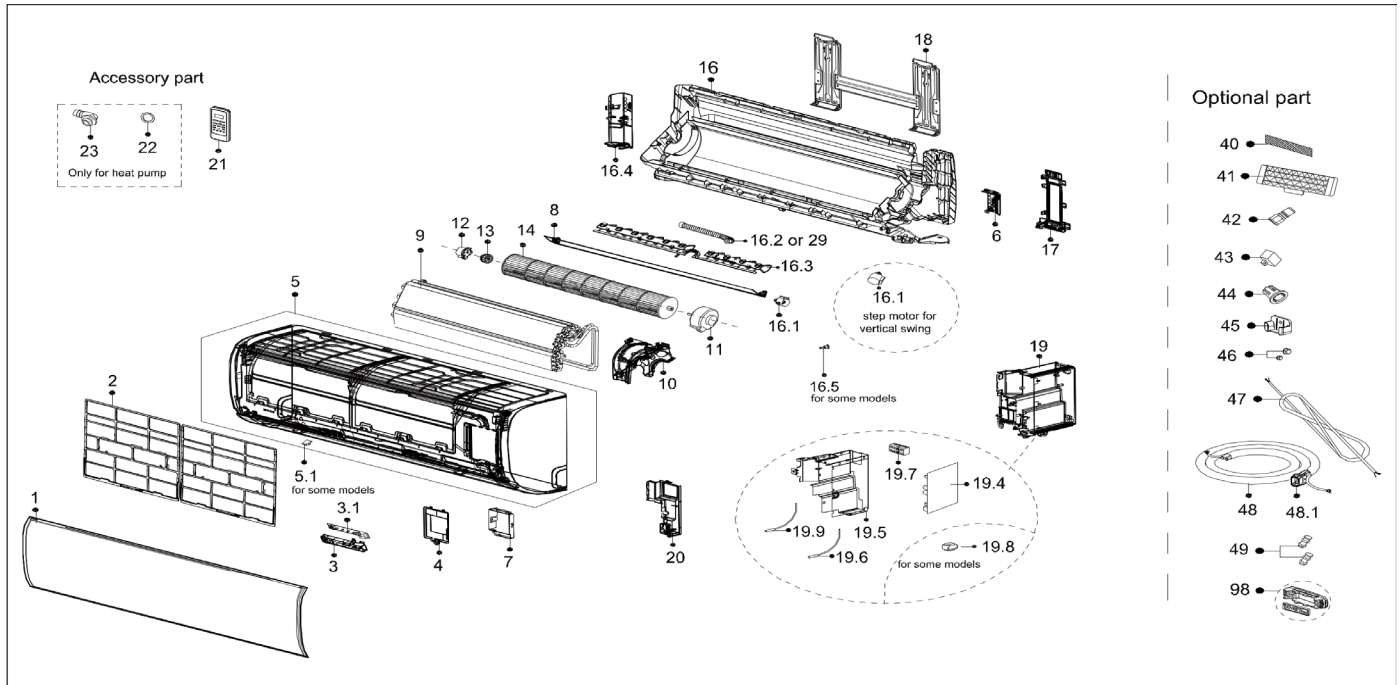

Exploded View

Model

CSA12CA(I)-R

ComfortStar®

EX_ID	Spare Parts Code	Part Name(EN)	Qty.	Price	Remarks
1	12122000A42259	Panel assembly	1		
2	12122000015224	Air filter	2		
3	17222000A18768	Display box subassembly	1		
3.1	17122000053593	Display board subassembly	1		
4	12122000013131	Cover of electrical equipment	1		
5	12122000013170	Panel frame assembly	1		
5.1	12122000013139	Screw Cap	2		
6	12122000013140	Front cover of chassis(right)	1		
7	12122000013141	Cover of electrical equipment subassembly	1		

8	12122000013168	Horizontal louver assembly	1		
9	15822000008680	Evaporator assembly	1		
10	12122000013129	Fan motor cover	1		
11	11002012005527	Single Phase Asynchronous Motor	1		
12	12122000000350	Bearing holder	1		
13	12622000000131	Bearing components	1		
14	12100102000044	Cross flow fan	1		
16	12122000013163	Chassis assembly	1		
16.1	11002010000143	Stepper Motor	1		
16.2	12100501000032	Drain hose	1		
16.3	12122000013167	Horizontal louver	1		
16.4	12122000013123	Front cover of chassis(left)	1		
16.5	12122000000344	Insulated axis	1		
17	12122000013136	pipe clamp board	1		
18	12222000005844	Installation plate	1		
19	17222000030534	Electronic control box subassembly (Mid-and low-end)	1		
19.4	17122000047501	Main control board subassembly	1		
19.5	12122000013001	Electronic control box subassembly	1		
19.6	11201007003447	Pipe Temperature Sensor	1		
19.7	17400401000006	Terminal	1		
19.8	11203103001073	Linear Transformer	1		
19.9	11201007003424	Room Temperature Sensor	1		
20	12122000013132	Electrical Control Box Cover Subassembly	1		
21	17317000A64775	Remote controller	1		
40	12100204000685	Air freshening filter	1		
47	17401203A00256	Indoor and Outdoor Junction Cable	1		